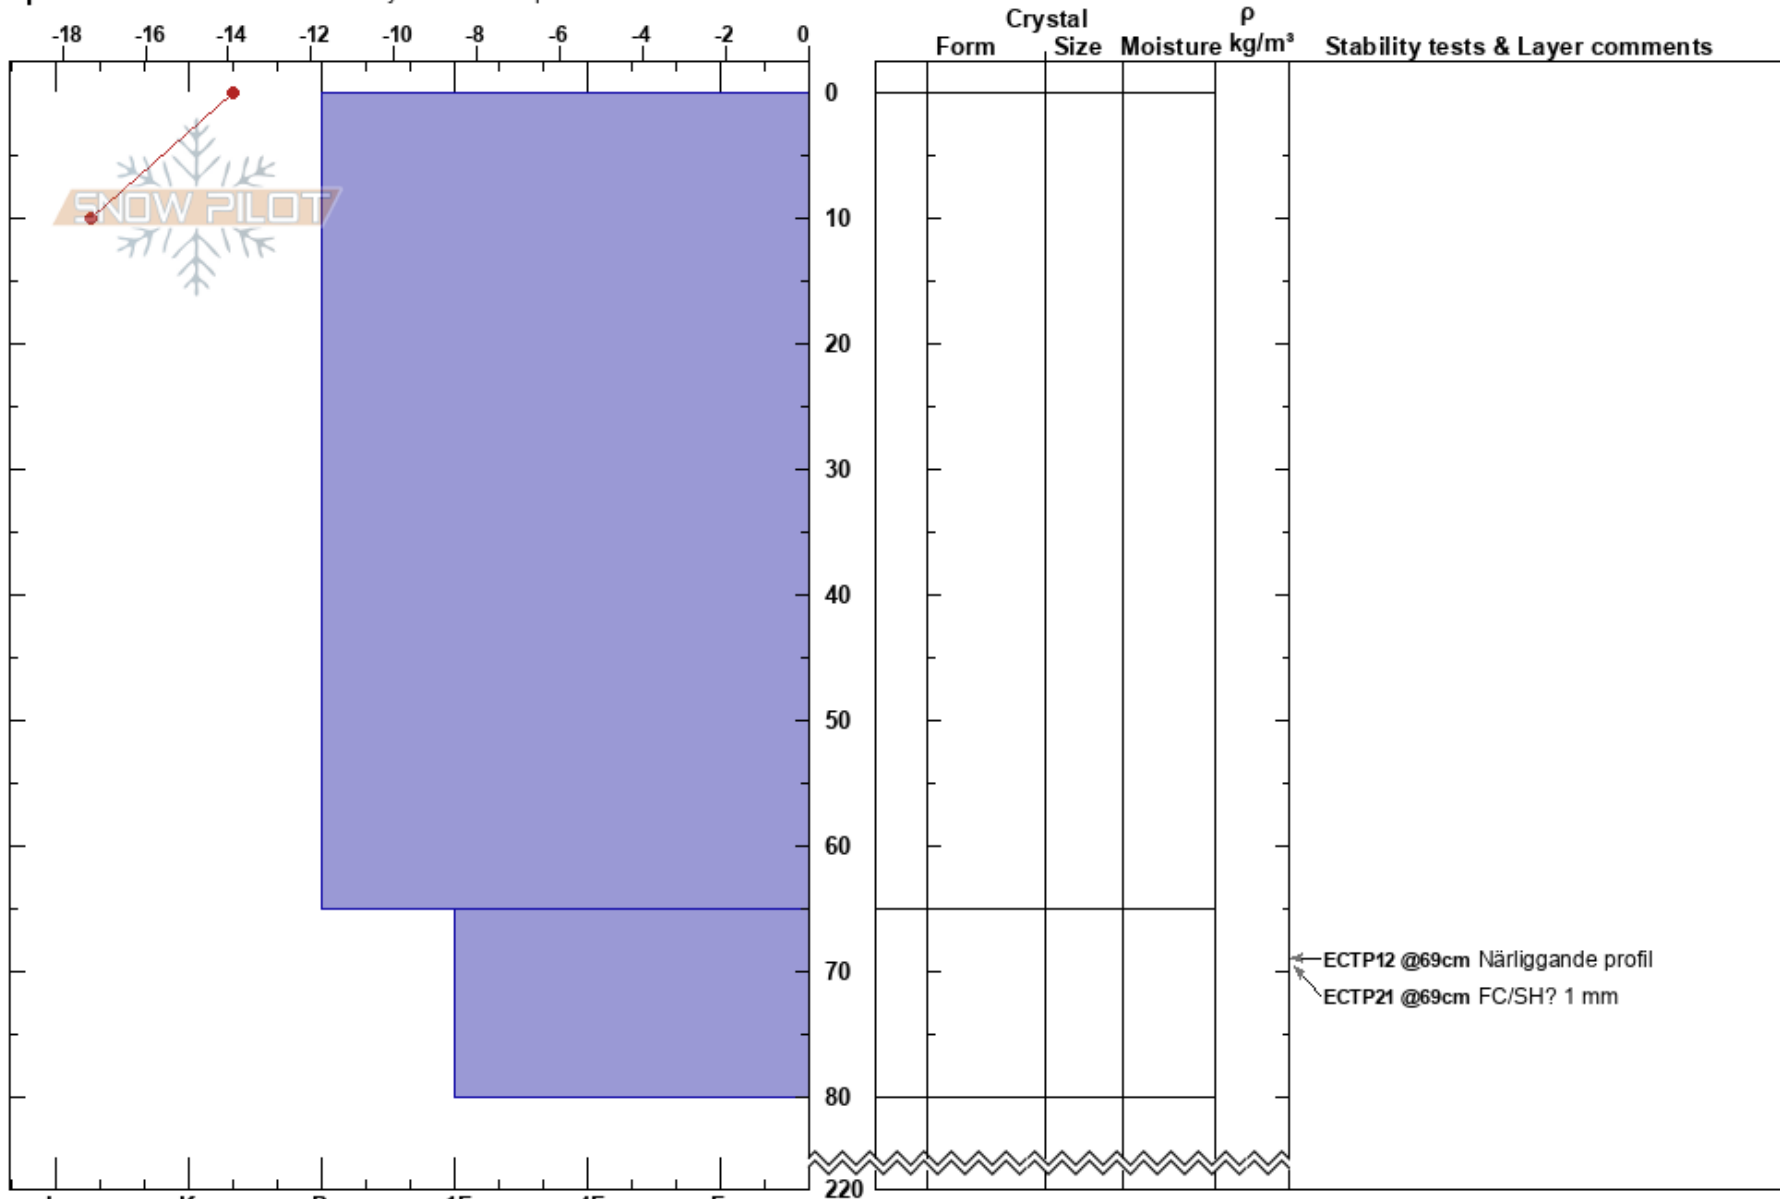

Kobäset
 Västra Vindelfjällen
 Sweden
Elevation: 880 m
Aspect: 125°

Johan af Ekenstam
 21/02/2019 - 11:30
Co-ord:
Slope Angle: 28°
Wind Loading: previous

Stability: **HS:**220 **Layer Notes:**
Air Temperature: -9.7°C **PF:** 1
Sky Cover: BKN
Precipitation: NO
Wind: E Light Breeze

Specifics: Recent avalanche activity on similar slopes

← ECTP12 @69cm Närliggande profil
 ← ECTP21 @69cm FC/SH? 1 mm

Notes: Läslutning.