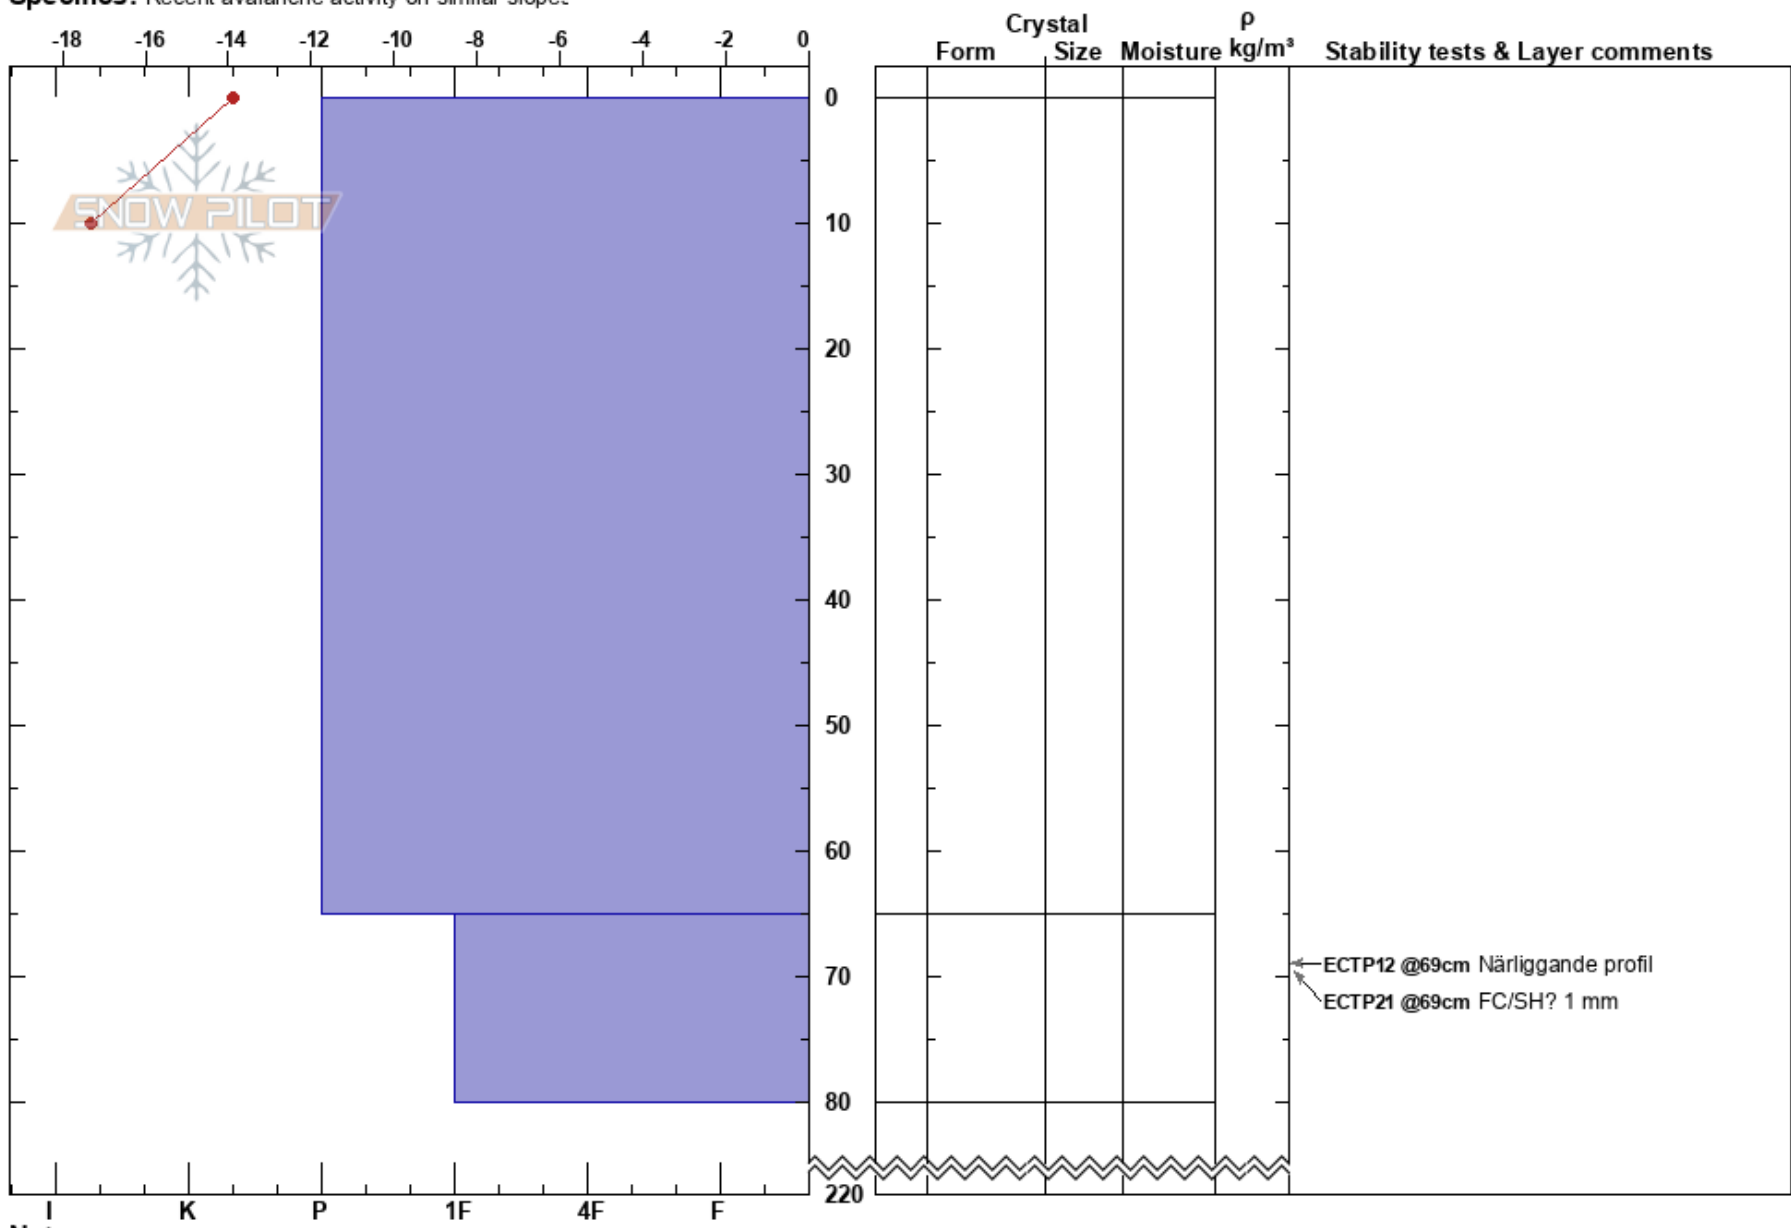

Kobäset
 Västra Vindelfjällen
 Sweden
Elevation: 880 m
Aspect: 125°
Specifics: Recent avalanche activity on similar slopes

Johan af Ekenstam
 21/02/2019 - 11:30
Co-ord:
Slope Angle: 28°
Wind Loading: previous

Stability: **HS:220** **Layer Notes:**
Air Temperature: -9.7°C **PF:1**
Sky Cover: BKN
Precipitation: NO
Wind: E Light Breeze

Notes: Läslutning.