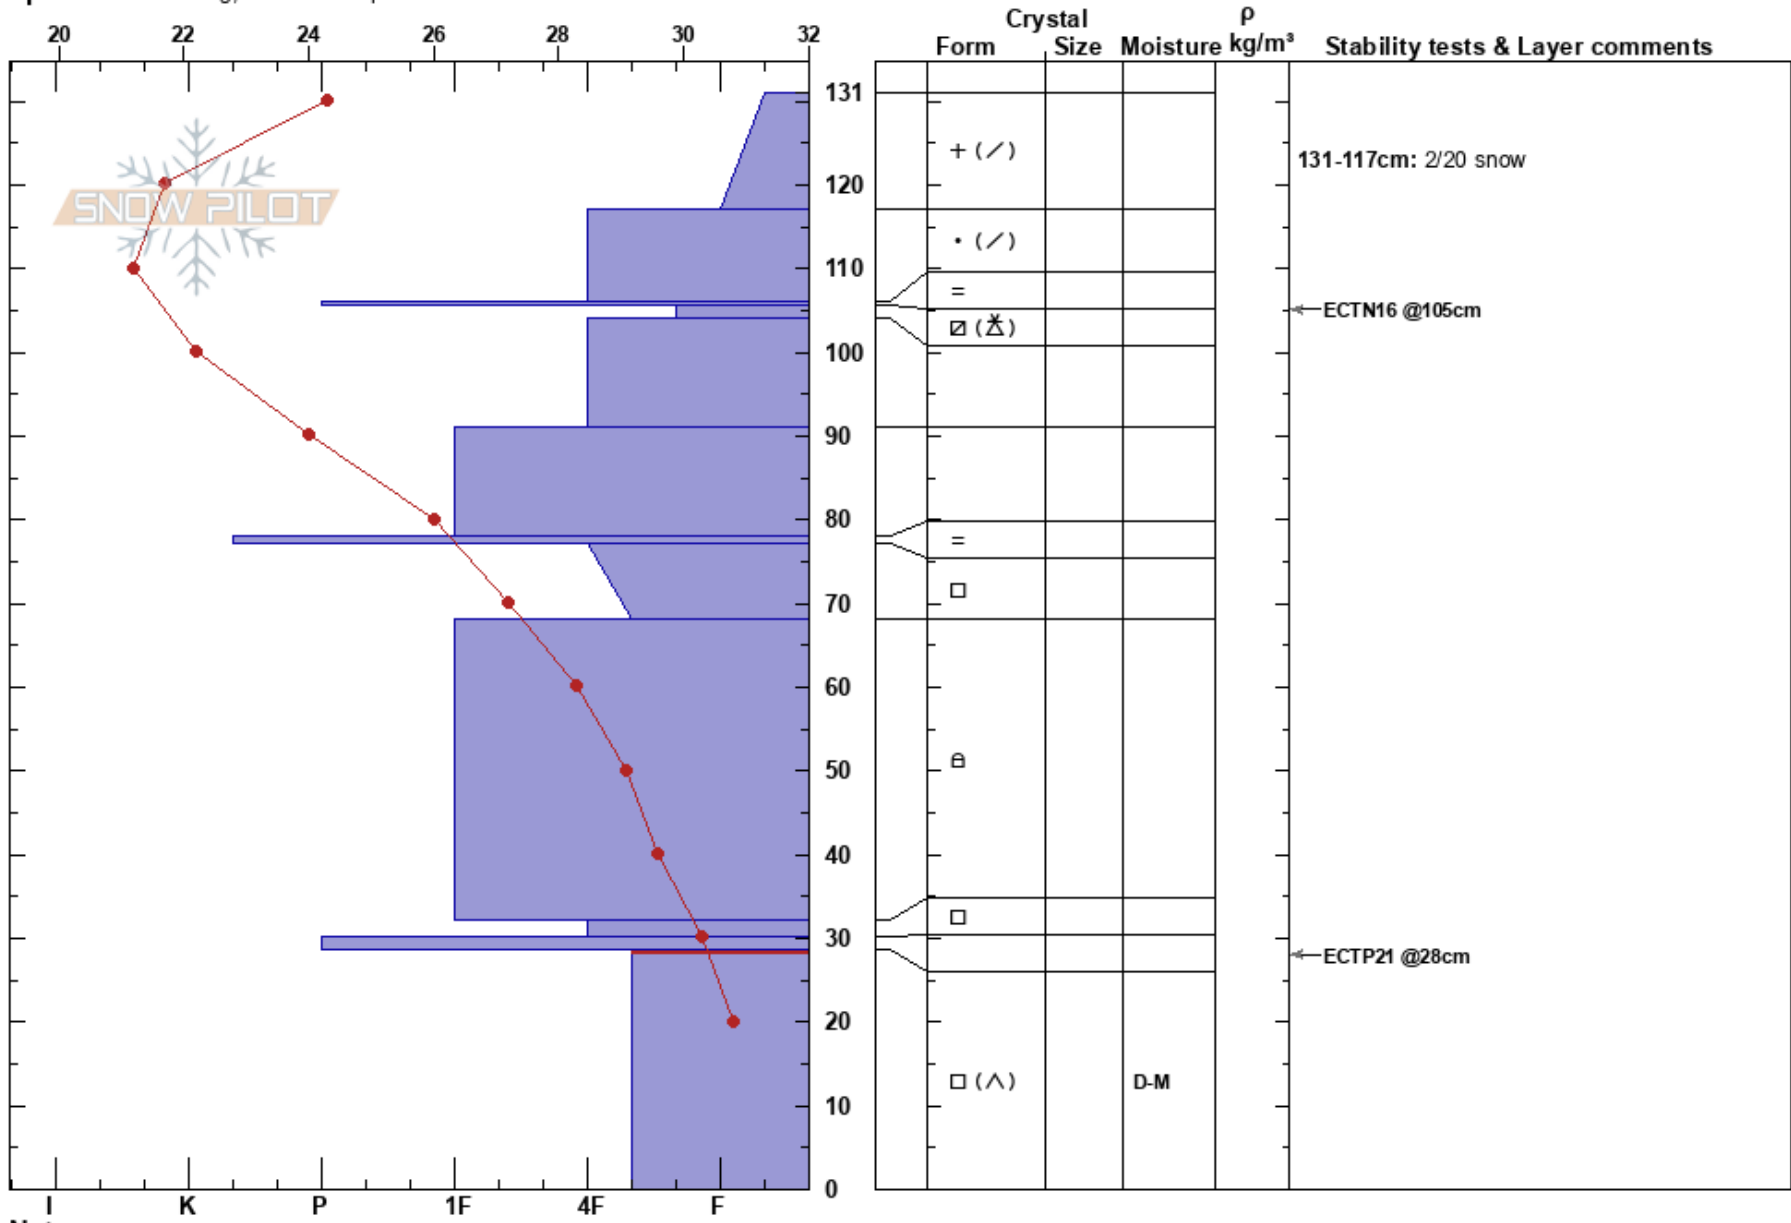

East Banks  
 Bear River Range  
 UT  
 Elevation: 7417 ft  
 Aspect: NW

toby weed  
 02/20/2019 - 3:30pm  
 Co-ord: 41.89372N, -111.55060W  
 Slope Angle: 28°  
 Wind Loading: yes

Stability: Fair Stable  
 Air Temperature: 23°F  
 Sky Cover: BKN  
 Precipitation: S-1  
 Wind: SW Moderate

HS:131  
 PF:40  
 131-117cm: 2/20 snow  
 28.5-0cm: Problematic layer

Specifics: Cracking; We skied slope

Notes: