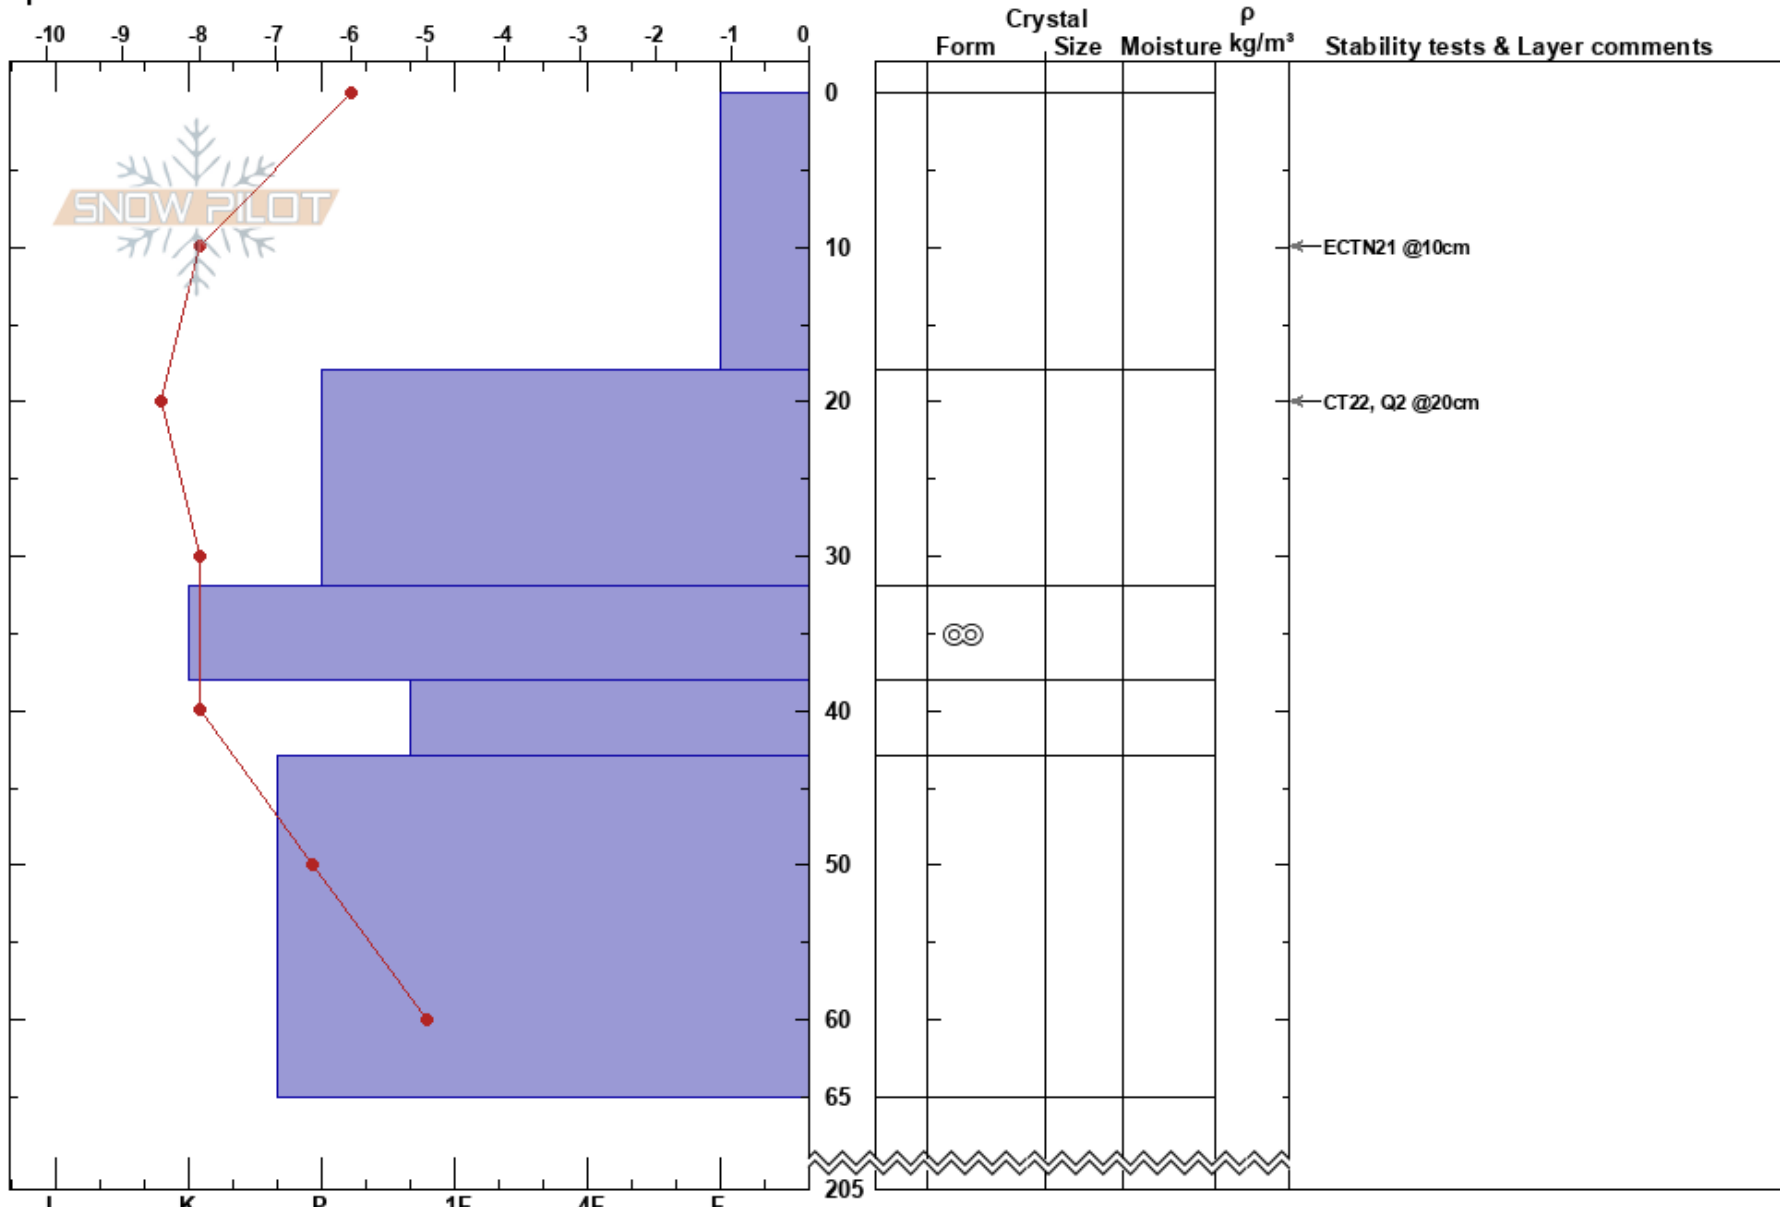

2019-02-20 Sherwins
 Eastern Sierra Nevada
 CA
Elevation: 9140 ft
Aspect: 60°
Specifics:

josh feinberg
 02/20/2019 - 11:40am
Co-ord:
Slope Angle: 31°
Wind Loading: previous

Stability:
Air Temperature: -9.5°C **PF:**20 **0-18cm:** Problematic layer
Sky Cover: OVC
Precipitation:
Wind: SW Moderate

HS:205 **Layer Notes:**

Notes: