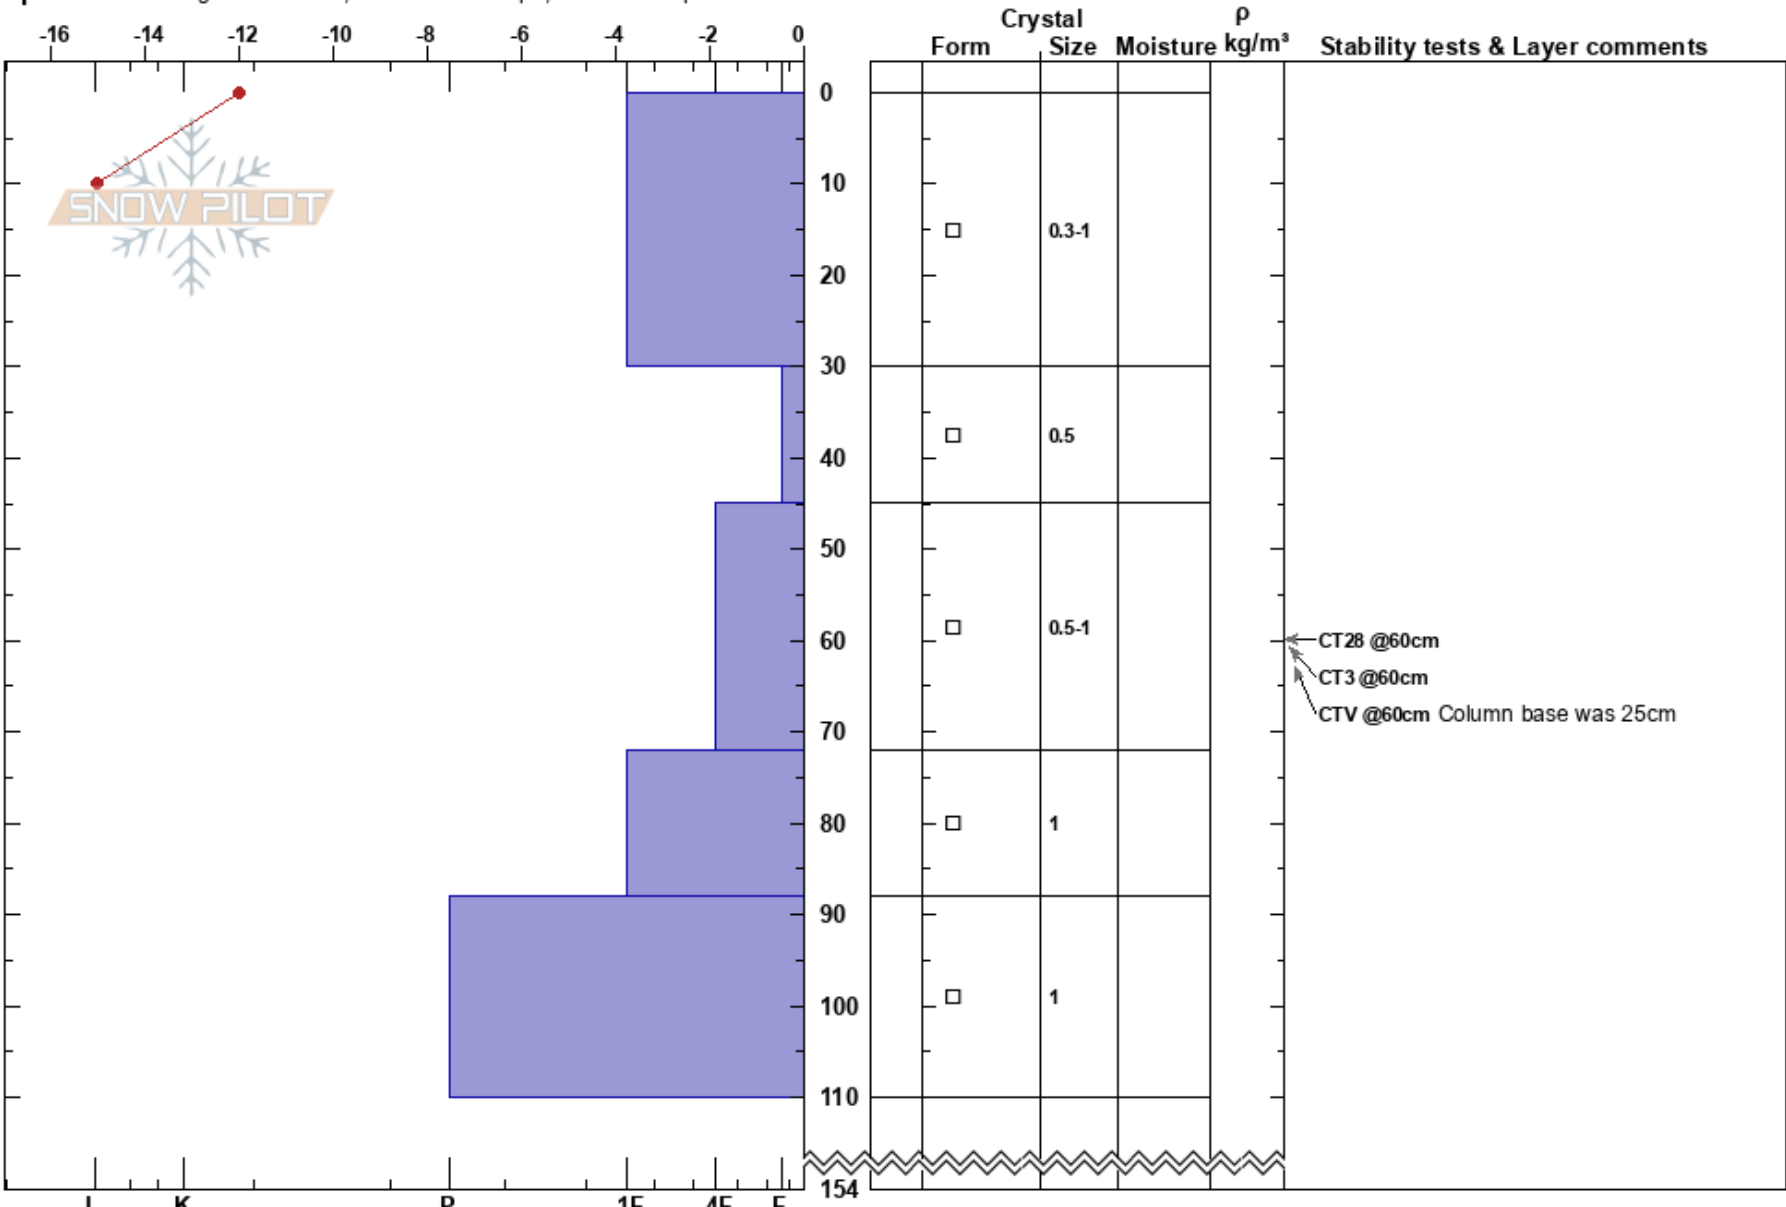

The Nose  
 Sawatch  
 CO  
 Elevation: 11486 ft  
 Aspect: NE  
 Specifics: Pit dug in a Ski Area; Ski tracks on slope; We skied slope

Brenda Hollon  
 01/18/2019 - 1:15pm  
 Co-ord: 13S 383008W 4264628N  
 Slope Angle: 33°  
 Wind Loading: previous

Stability: HS:154  
 Air Temperature: -11°C PF:55  
 Sky Cover: BKN  
 Precipitation: NO  
 Wind: SW Strong

Layer Notes:

Notes: I K P 1F 4F F