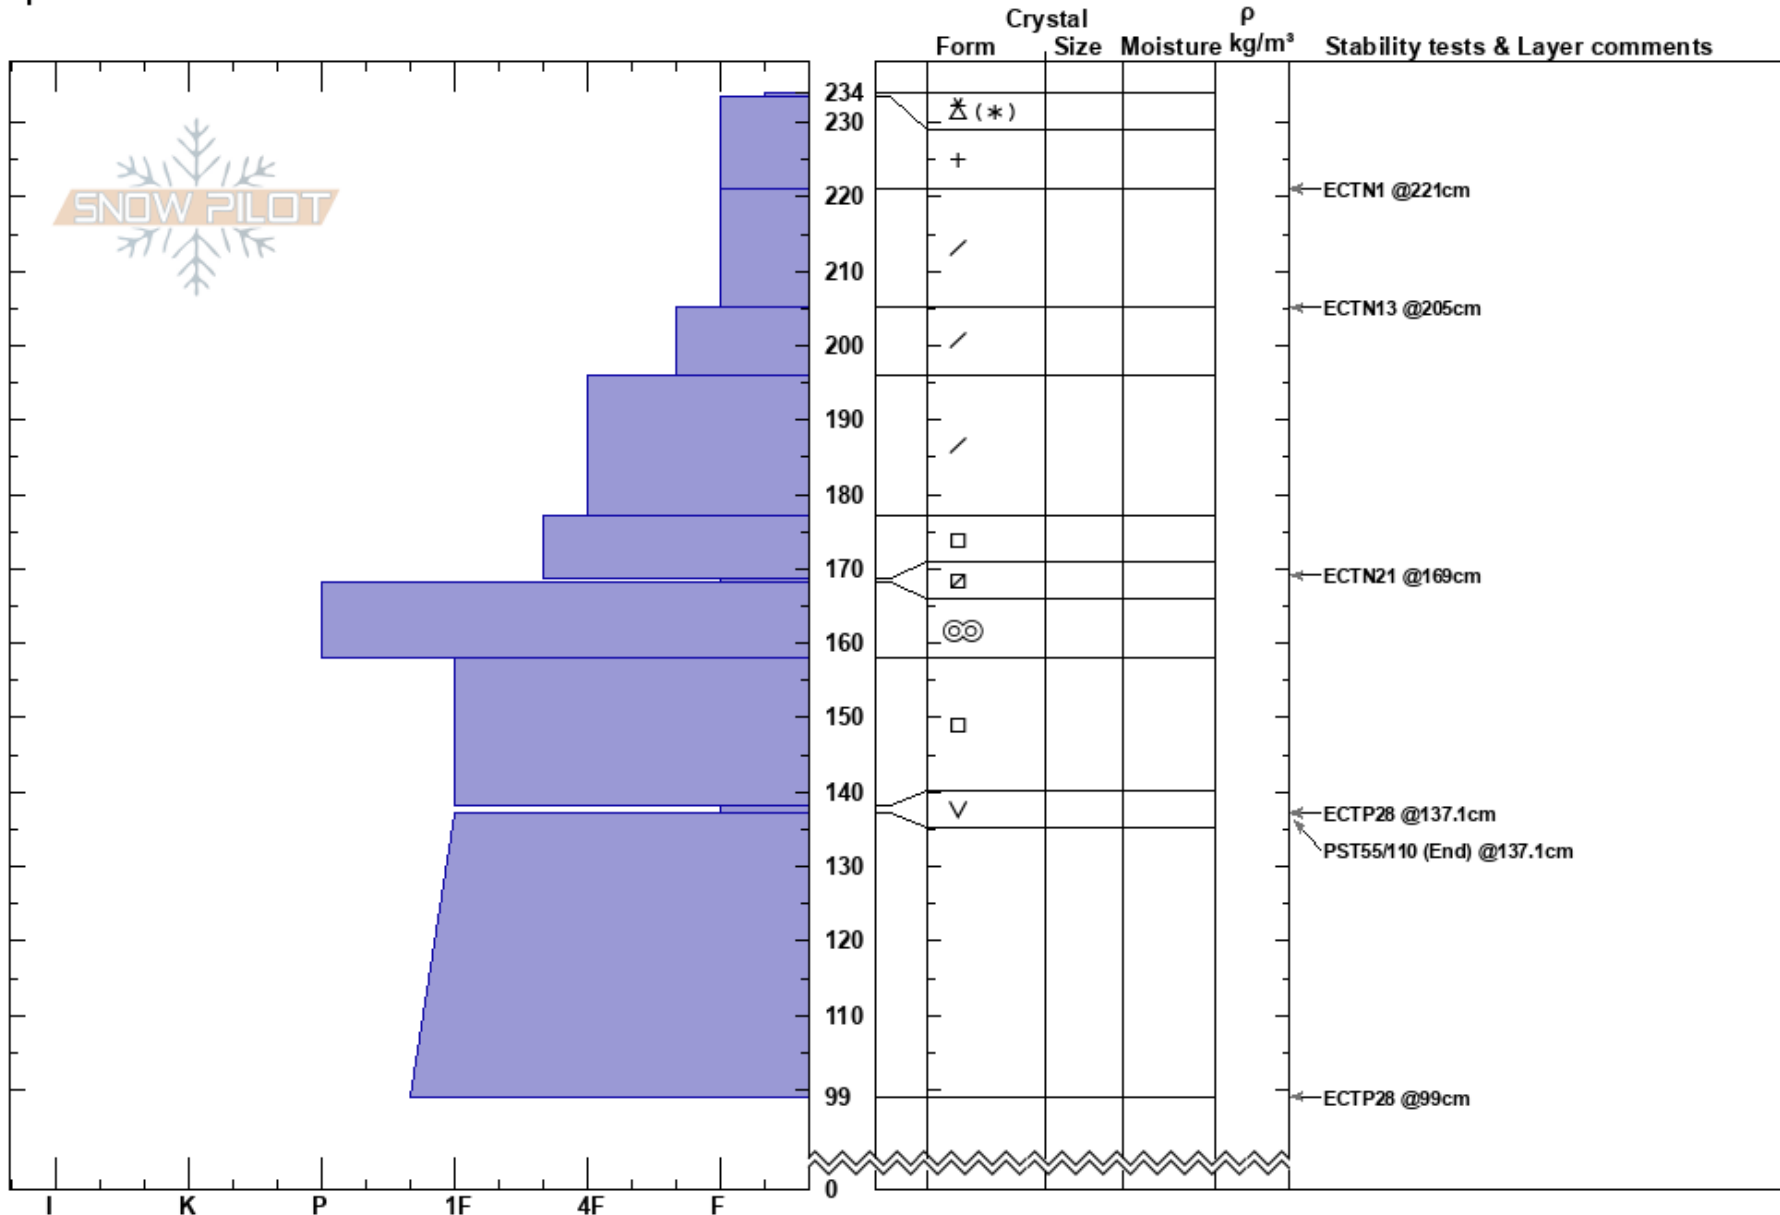

FUJI 02/20/19
 Bitterroot
 MT
 Elevation: 5434 ft
 Aspect: 320°
 Specifics:

Travis Craft
 02/20/2019 - 11:00am
 Co-ord: 46.62219N, -114.56650W
 Slope Angle: 20°
 Wind Loading:

Stability: Good
 Air Temperature: -7°C
 Sky Cover: FEW
 Precipitation: NO
 Wind: Calm

HS:234
 138-137cm:Problematic layer

Notes: