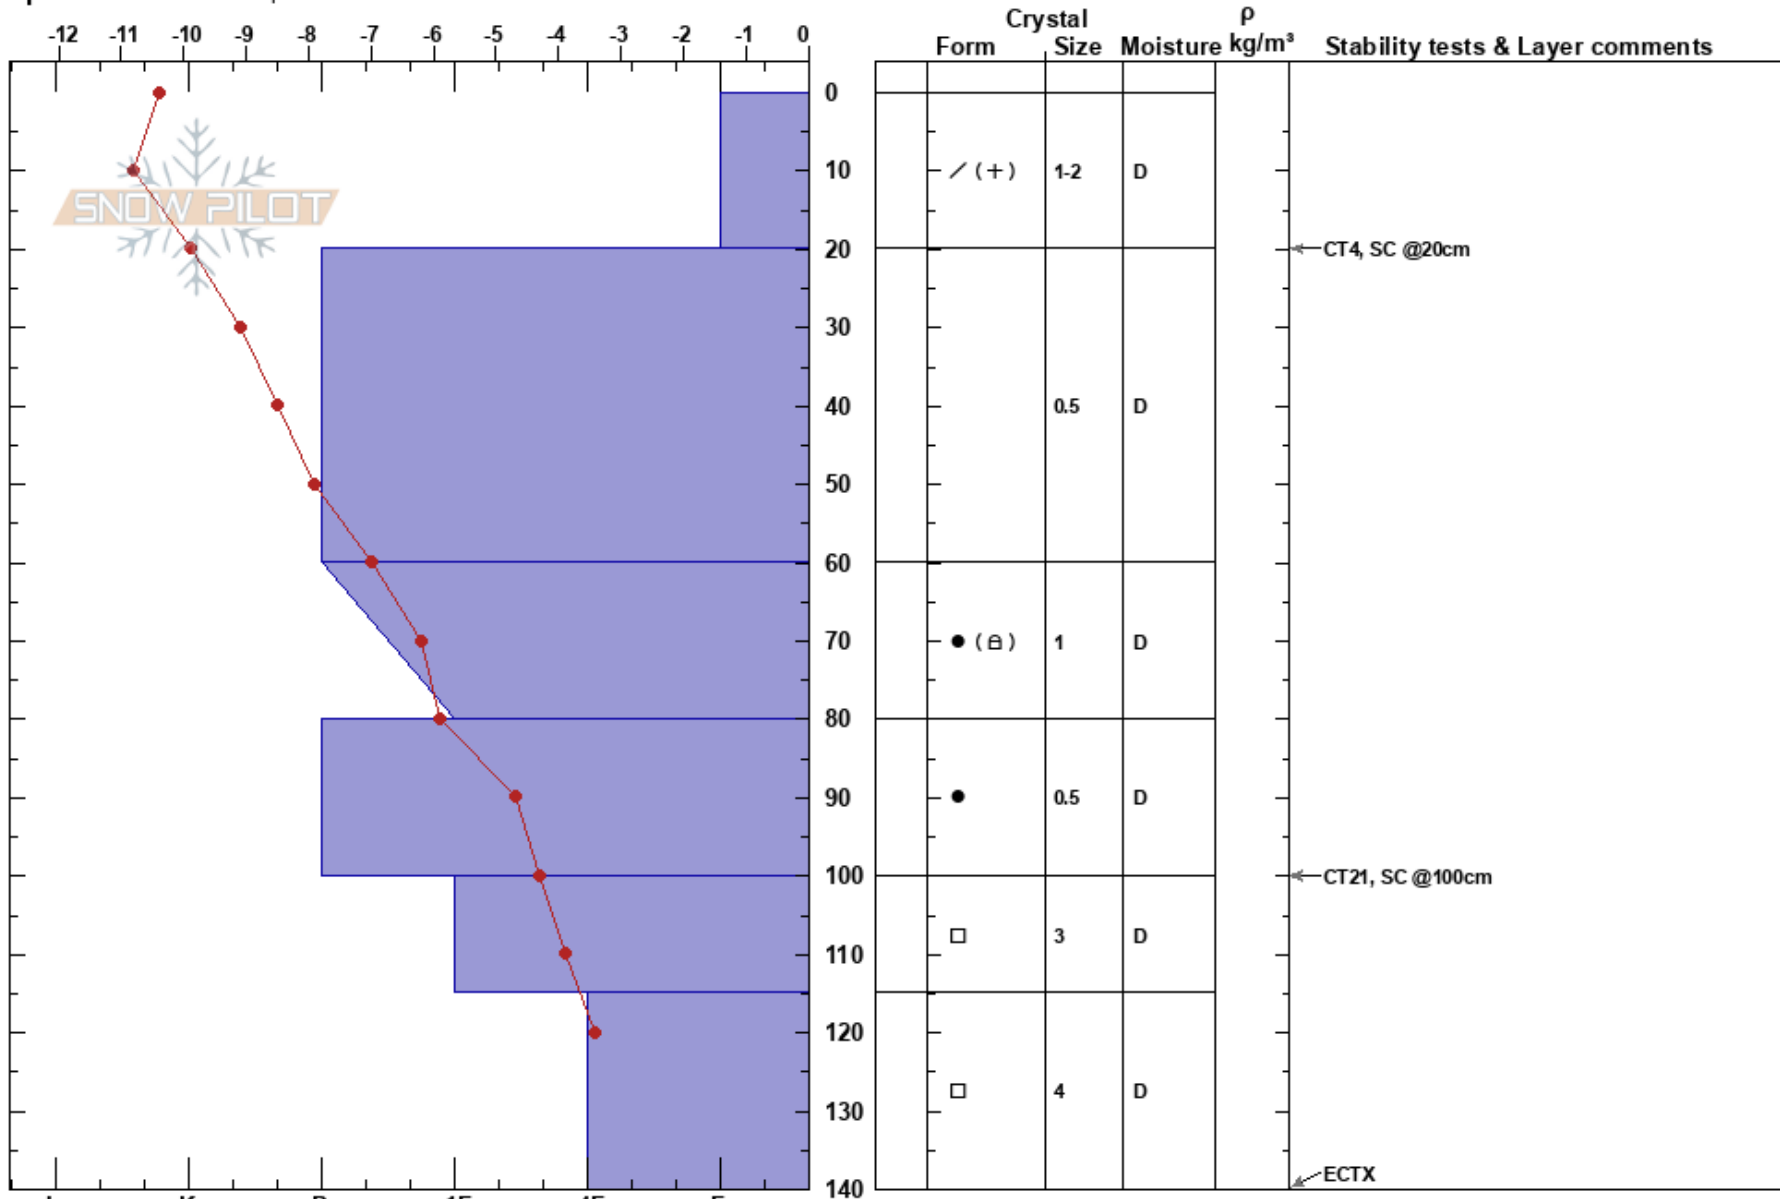

Finland

Co-ord: 67.01736N, 27.21884E

Sky Cover: FEW

Elevation: 390 m

Slope Angle: 27°

Precipitation: NO

Aspect: SE

Wind Loading: yes

Wind: N Strong

Specifics: We skied slope

Notes: Heikko kerros stabiiloitumassa ainakin paksumman lumipeitteen kohdissa