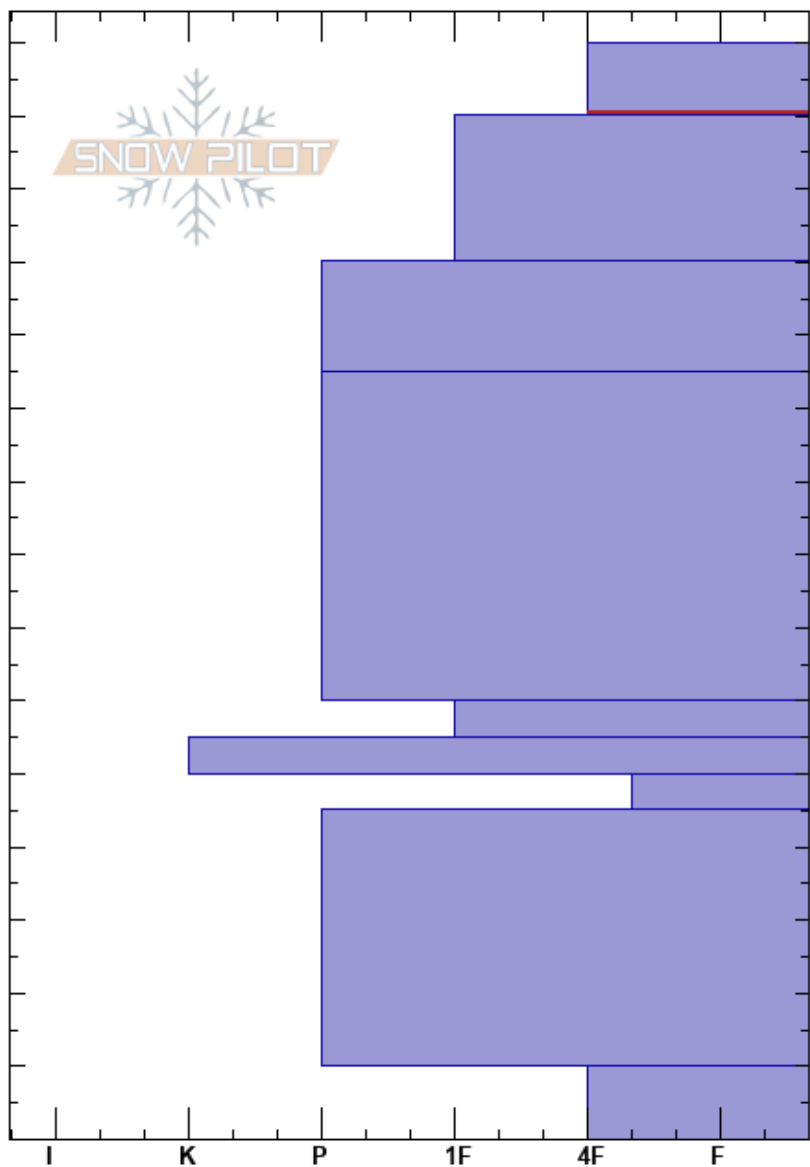

Platåfjellet
 Nordenskiöld Land
 Norway
 Elevation: 340 m
 Aspect: E
 Specifics: Recent avalanche activity on similar slopes

Holt Hancock
 20/02/2019 - 13:45
 Co-ord:
 Slope Angle: 28°
 Wind Loading: no

Stability: Fair
 Air Temperature: -17°C
 Sky Cover: SCT
 Precipitation: NO
 Wind: SE Light Breeze

PS: 3
 Layer Notes:
 150-140cm: Problematic layer

Depth (cm)	Crystal		Moisture	ρ kg/m ³	Stability tests & Layer comments
	Form	Size			
150					
145	•				
140					← ECTN7 @140cm
135	•				
130					
115	• (□)				
110					
105					
100					
95					
90					
85					
80	•				
75					
70					
65					
60	□	1.5			
55	⊙ ⊙				
50	□	2-3			
45					
40					
35					
30	○ (□)				
25					
20					
15					
10					
5	□				
0					