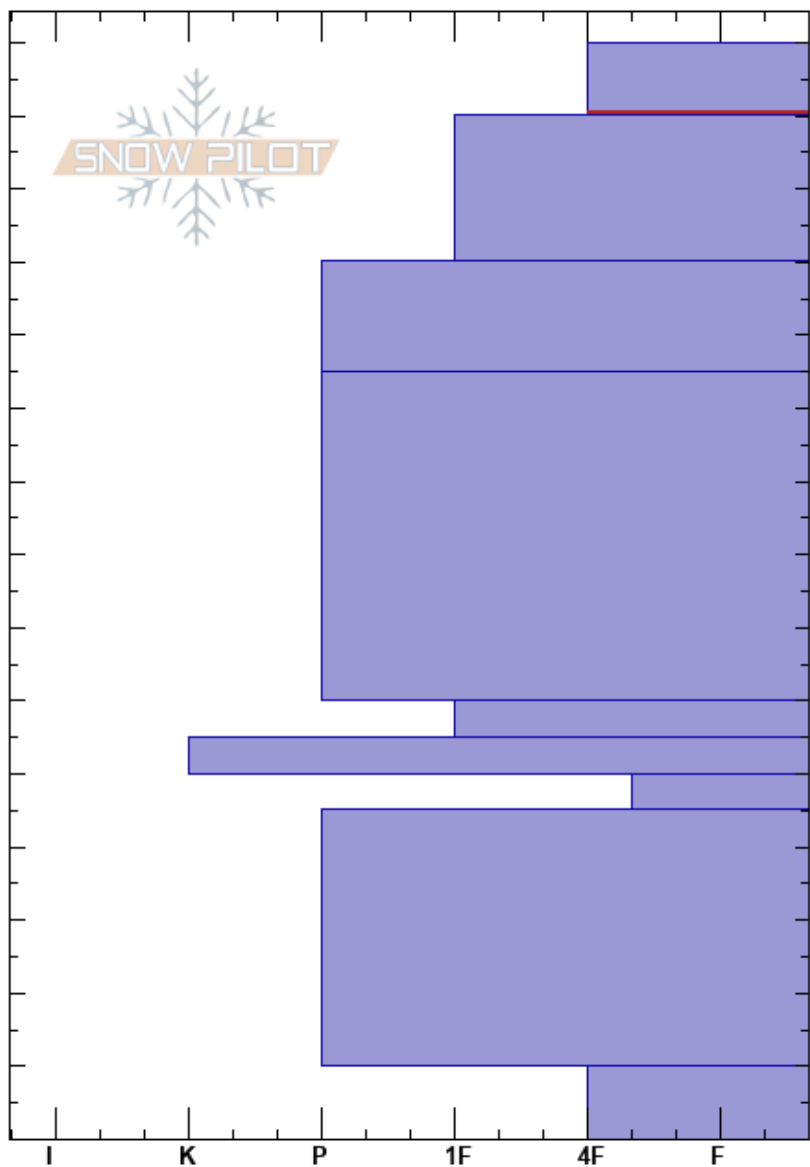

Platåfjellet
 Nordenskiöld Land
 Norway
 Elevation: 340 m
 Aspect: E
 Specifics: Recent avalanche activity on similar slopes

Holt Hancock
 20/02/2019 - 13:45
 Co-ord:
 Slope Angle: 28°
 Wind Loading: no

Stability: Fair
 Air Temperature: -17°C
 Sky Cover: SCT
 Precipitation: NO
 Wind: SE Light Breeze

PS: 3
 Layer Notes:
 150-140cm: Problematic layer

Depth (cm)	Crystal		Moisture	ρ kg/m ³	Stability tests & Layer comments
	Form	Size			
150	•				
140	•				← ECTN7 @140cm
130	•				
110	• (□)				
80	•				
60	□	1.5			
50	⊙ ⊙				
50	□	2-3			
30	○ (□)				
10	□				