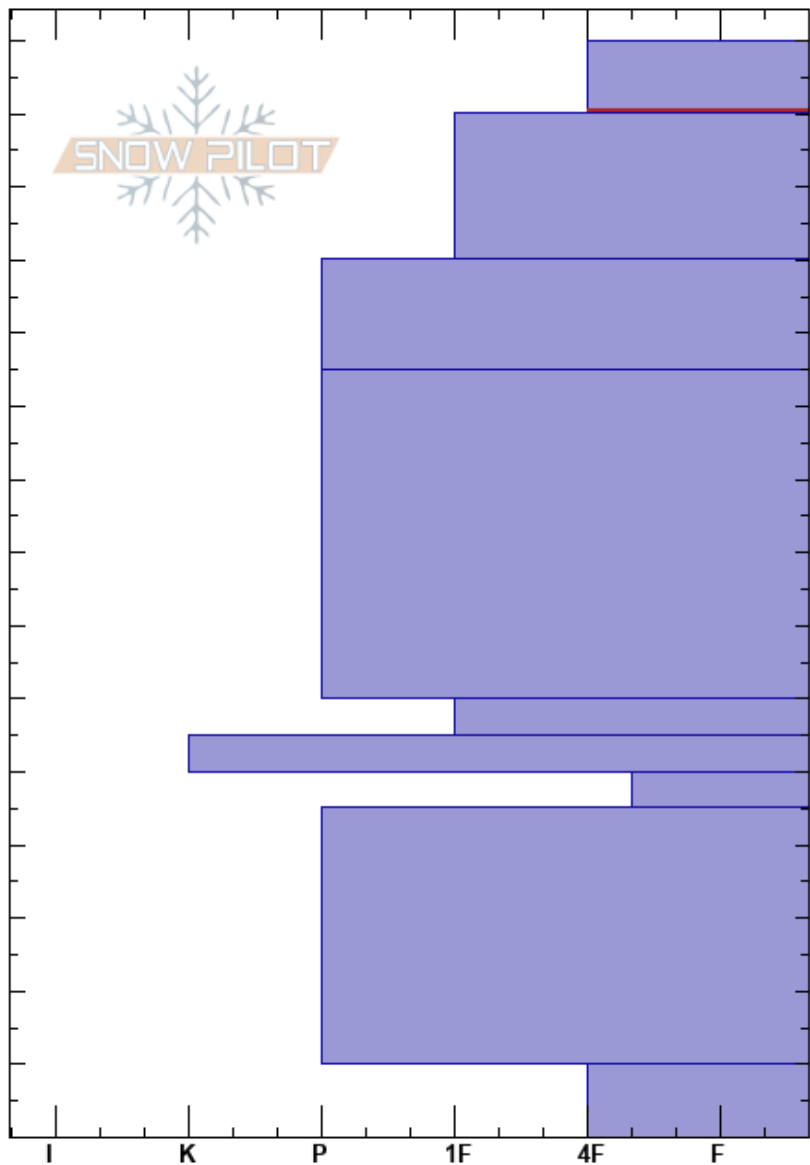

Platåfjellet
 Nordenskiöld Land
 Norway
 Elevation: 340 m
 Aspect: E
 Specifics: Recent avalanche activity on similar slopes

Holt Hancock
 20/02/2019 - 13:45
 Co-ord:
 Slope Angle: 28°
 Wind Loading: no

Stability: Fair
 Air Temperature: -17°C
 Sky Cover: SCT
 Precipitation: NO
 Wind: SE Light Breeze

PS: 3
 Layer Notes:
 150-140cm: Problematic layer

Depth (cm)	Crystal		Moisture	ρ kg/m ³	Stability tests & Layer comments
	Form	Size			
150	•				
140	•				← ECTN7 @140cm
130	•				
110	• (□)				
80	•				
60	□	1.5			
50	⊙ ⊙				
50	□	2-3			
30	○ (□)				
10	□				