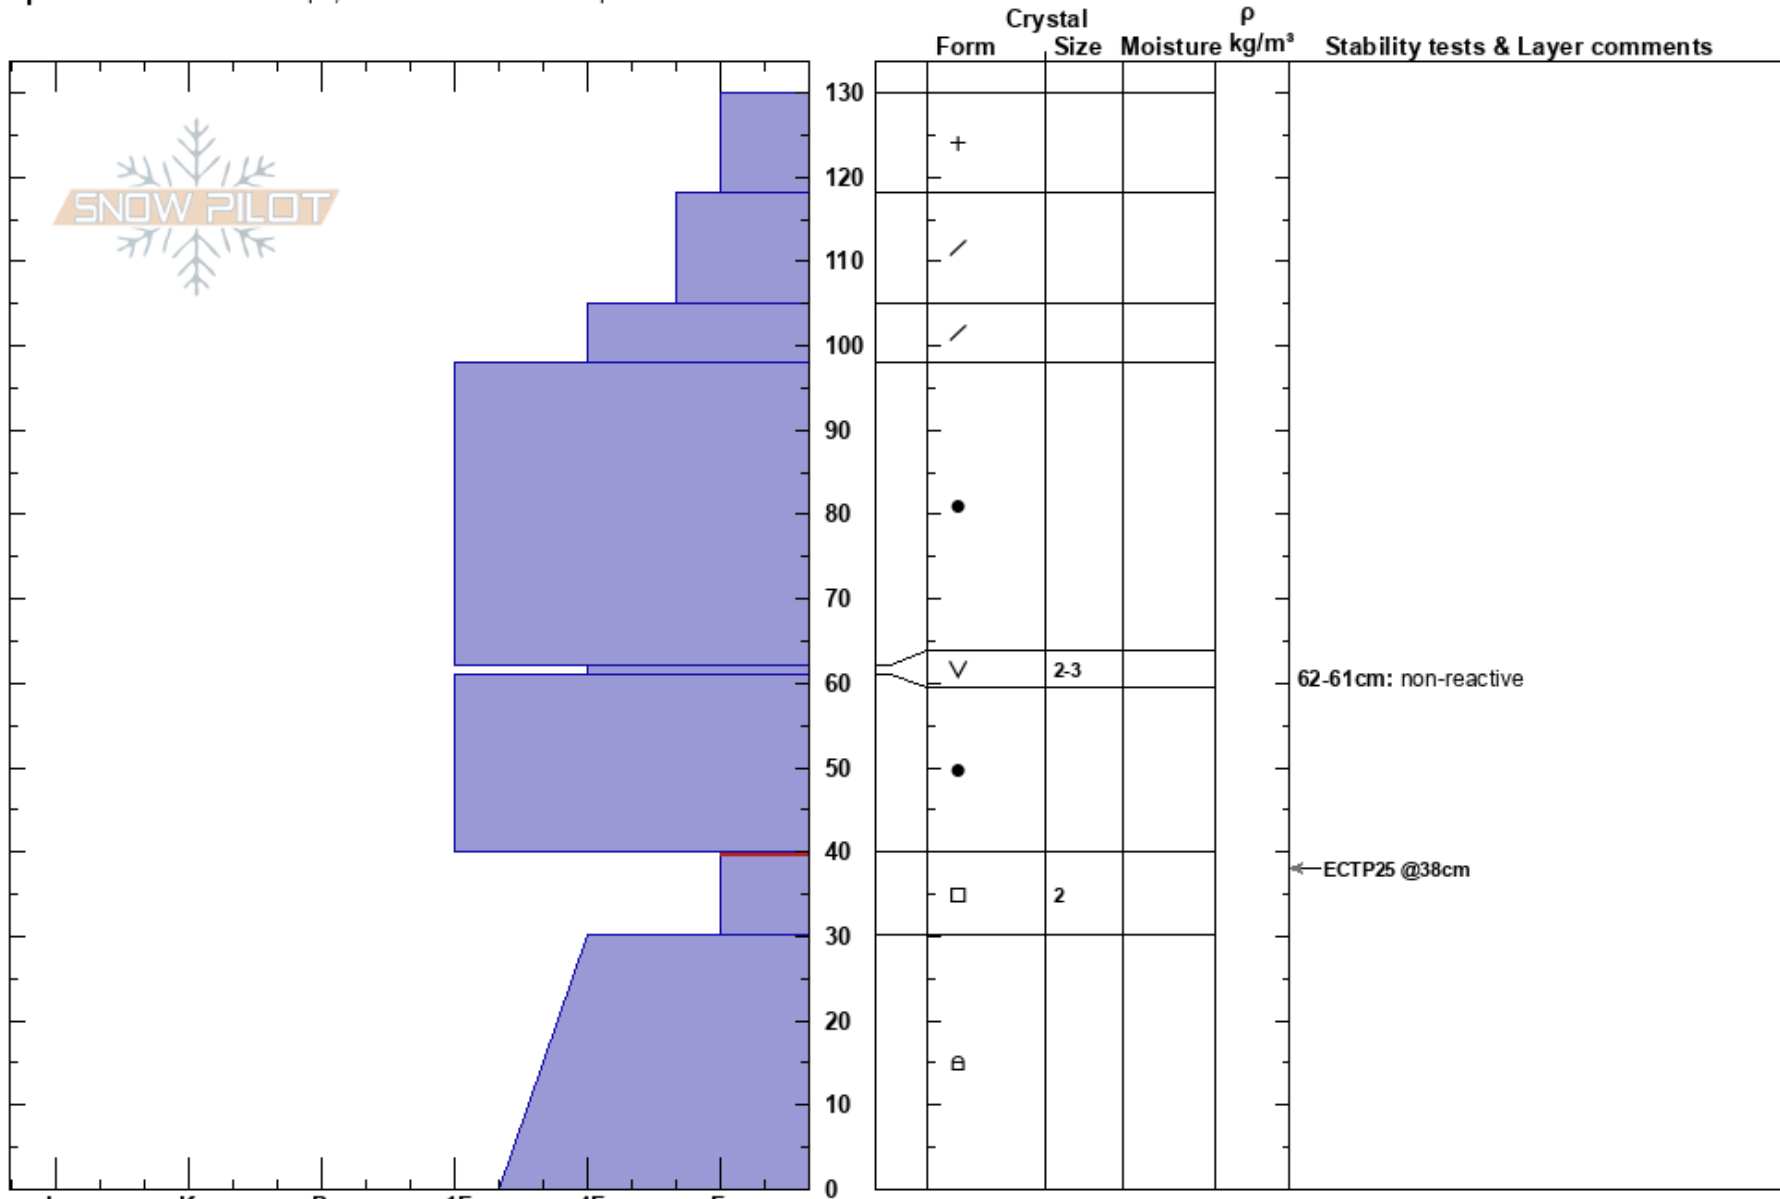

Lionhead, NE  
 Henry Mtns  
 MT  
 Elevation: 8060 ft  
 Aspect: 40°  
 Specifics: Ski tracks on slope; Snowmobile tracks on slope

Eric Knoff  
 02/19/2019 - 12:35pm  
 Co-ord: 44.69890N, -111.29043W  
 Slope Angle: 25°  
 Wind Loading: no

Stability:  
 Air Temperature: -10°C  
 Sky Cover: FEW  
 Precipitation: NO  
 Wind: SW Light Breeze

HS:130  
 62-61cm: non-reactive  
 40-30cm: Problematic layer

Notes: Thick slab, bad structure. It's getting harder to impact the weak layer, but it's still capable of producing avalanches.