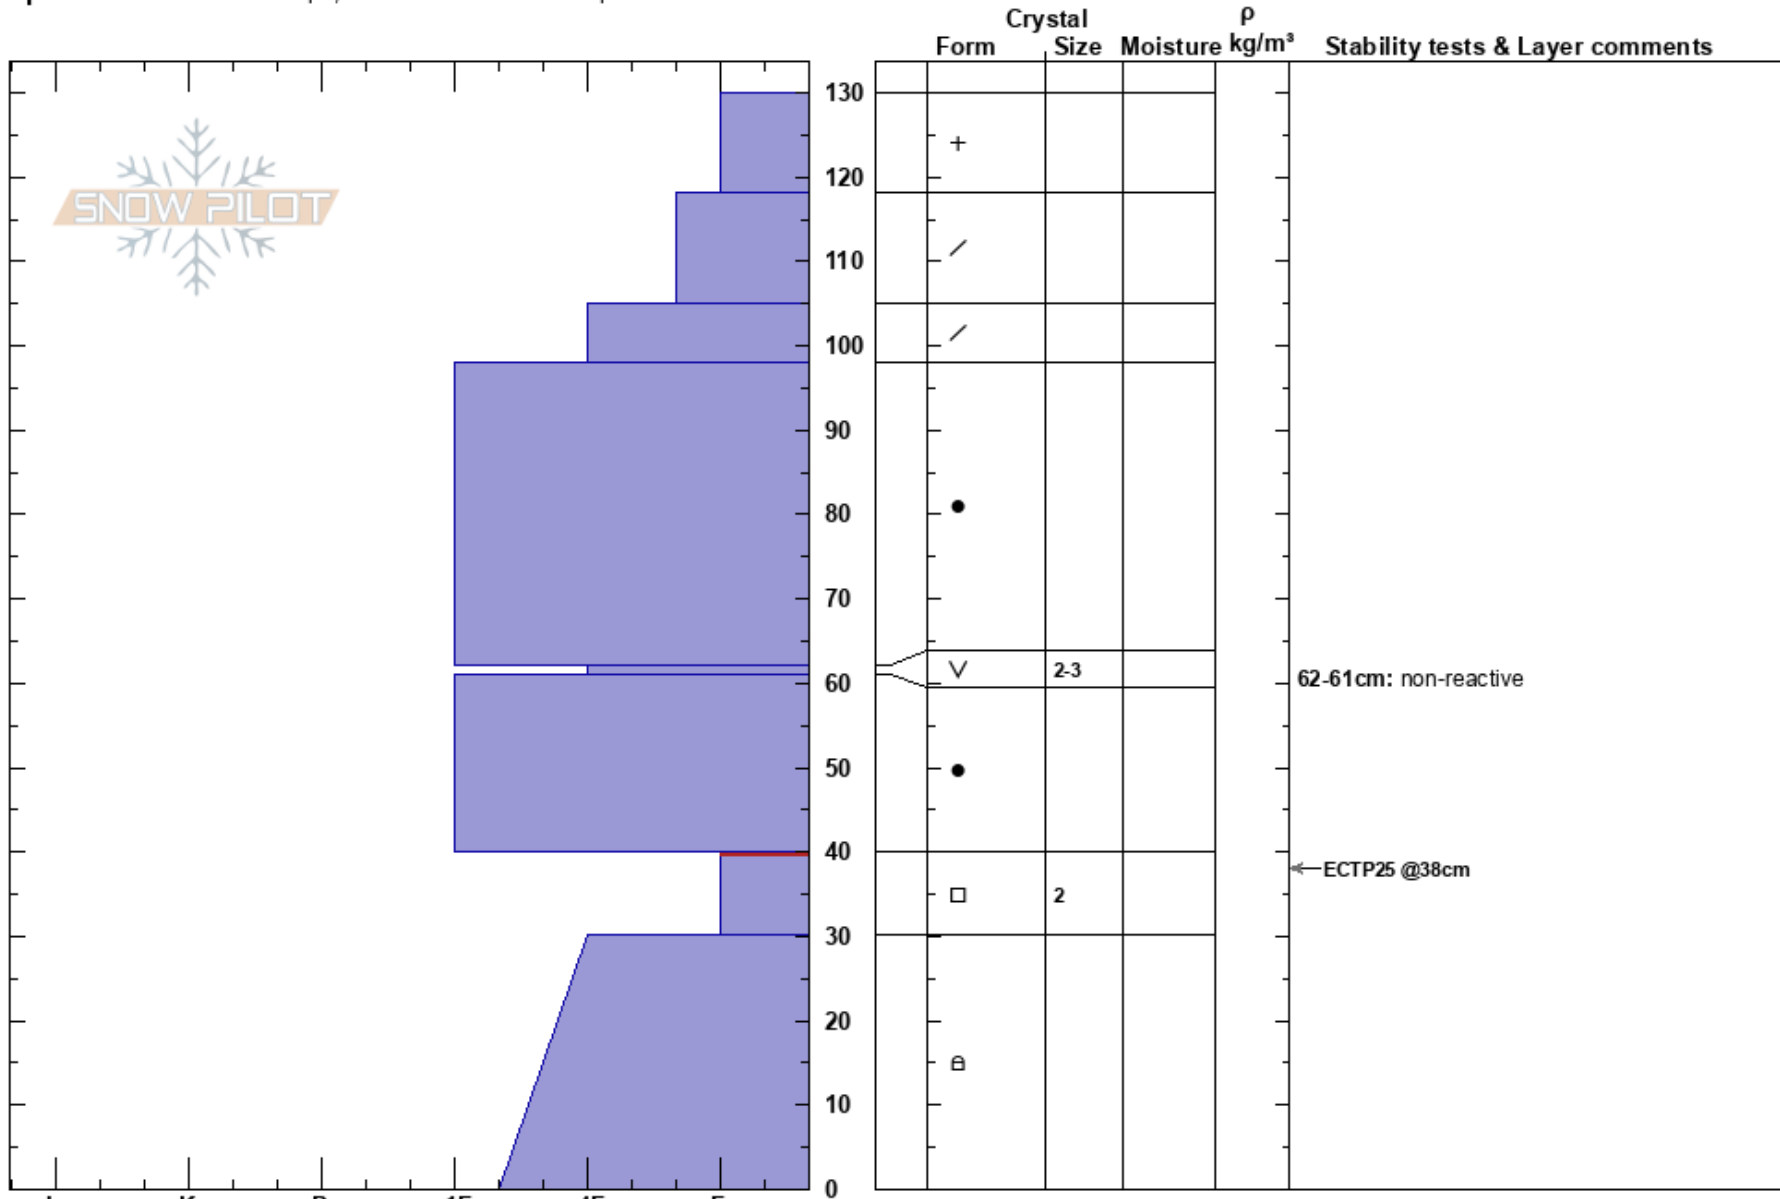

Lionhead, NE
 Henry Mtns
 MT
 Elevation: 8060 ft
 Aspect: 40°
 Specifics: Ski tracks on slope; Snowmobile tracks on slope

Eric Knoff
 02/19/2019 - 12:35pm
 Co-ord: 44.69890N, -111.29043W
 Slope Angle: 25°
 Wind Loading: no

Stability:
 Air Temperature: -10°C
 Sky Cover: FEW
 Precipitation: NO
 Wind: SW Light Breeze

HS:130
 62-61cm: non-reactive
 40-30cm: Problematic layer

Notes: Thick slab, bad structure. It's getting harder to impact the weak layer, but it's still capable of producing avalanches.