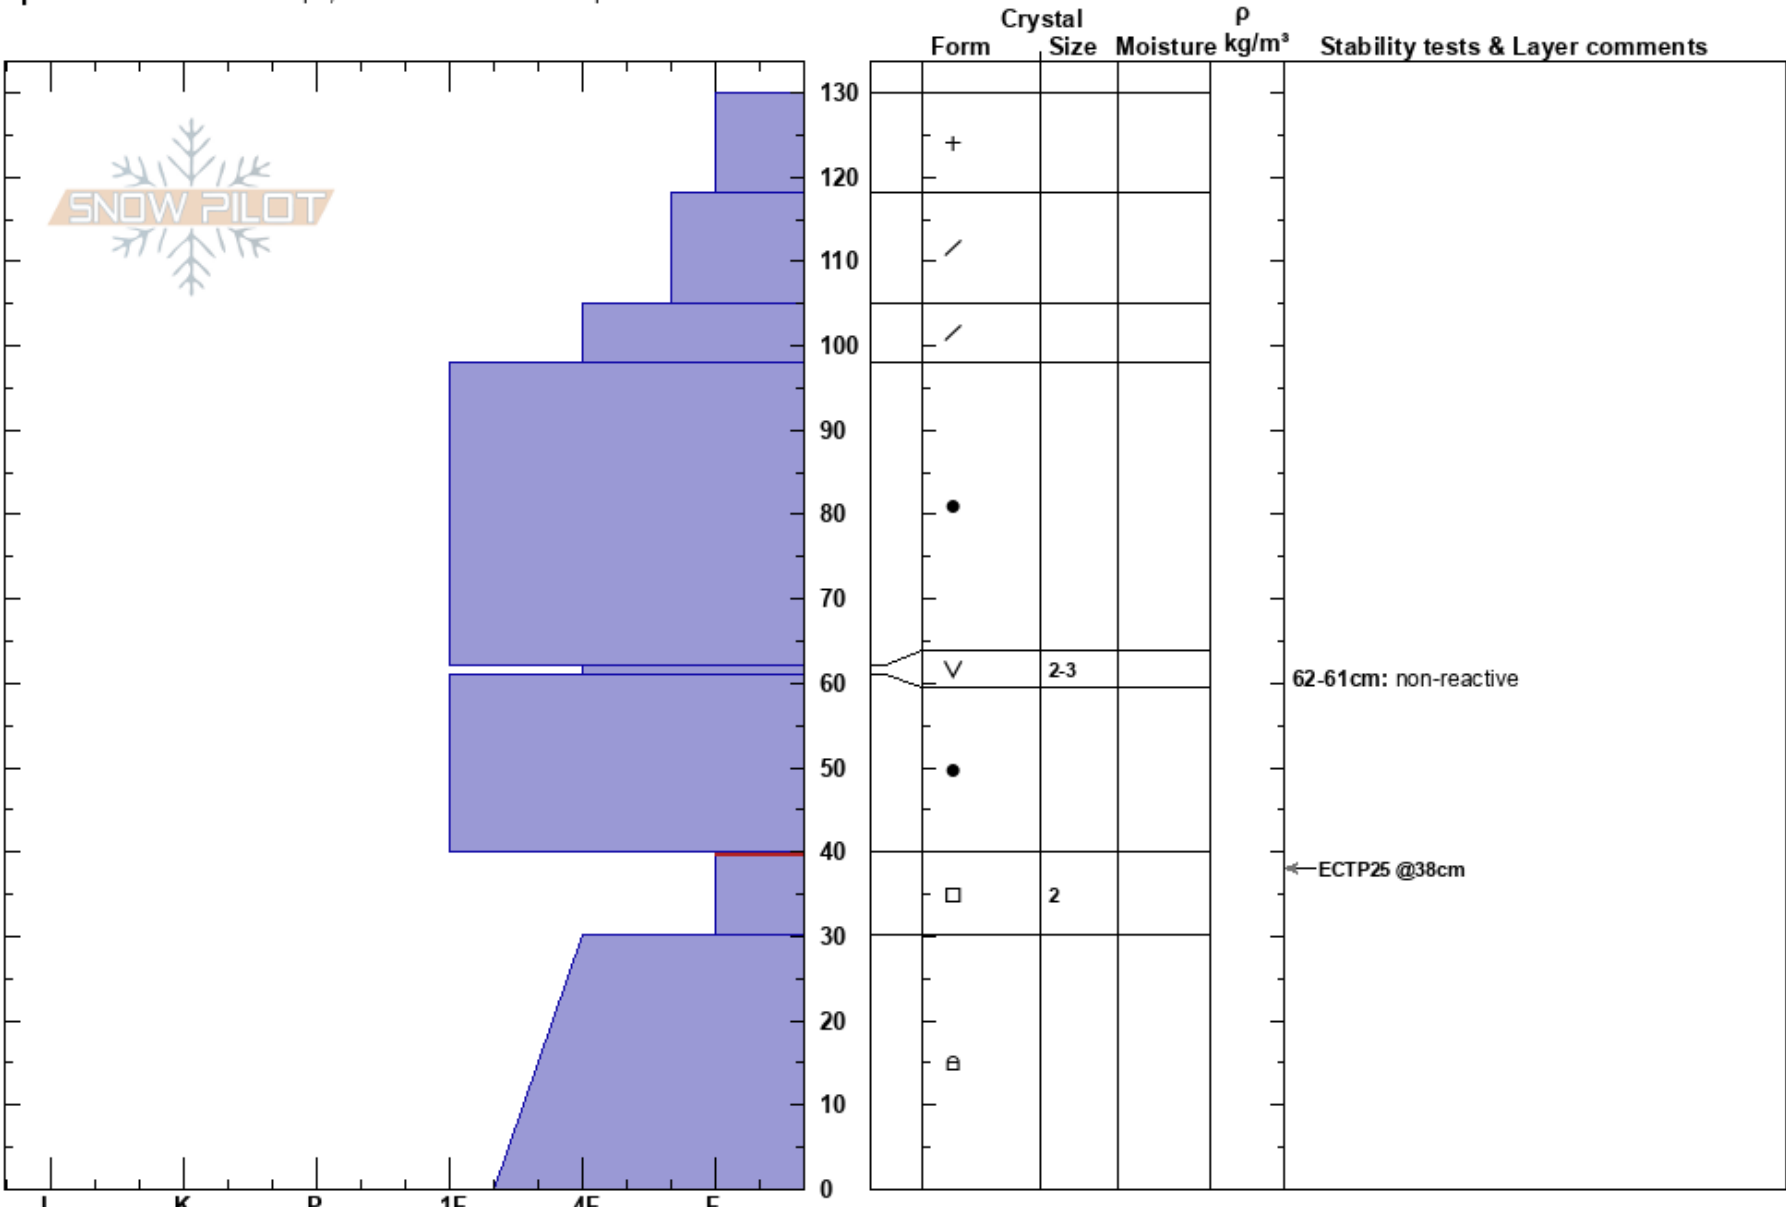

Lionhead, NE
 Henry Mtns
 MT
 Elevation: 8060 ft
 Aspect: 40°
 Specifics: Ski tracks on slope; Snowmobile tracks on slope

Eric Knoff
 02/19/2019 - 12:35pm
 Co-ord: 44.69890N, -111.29043W
 Slope Angle: 25°
 Wind Loading: no

Stability:
 Air Temperature: -10°C
 Sky Cover: FEW
 Precipitation: NO
 Wind: SW Light Breeze

HS:130
 62-61cm: non-reactive
 40-30cm: Problematic layer

Notes: Thick slab, bad structure. It's getting harder to impact the weak layer, but it's still capable of producing avalanches.