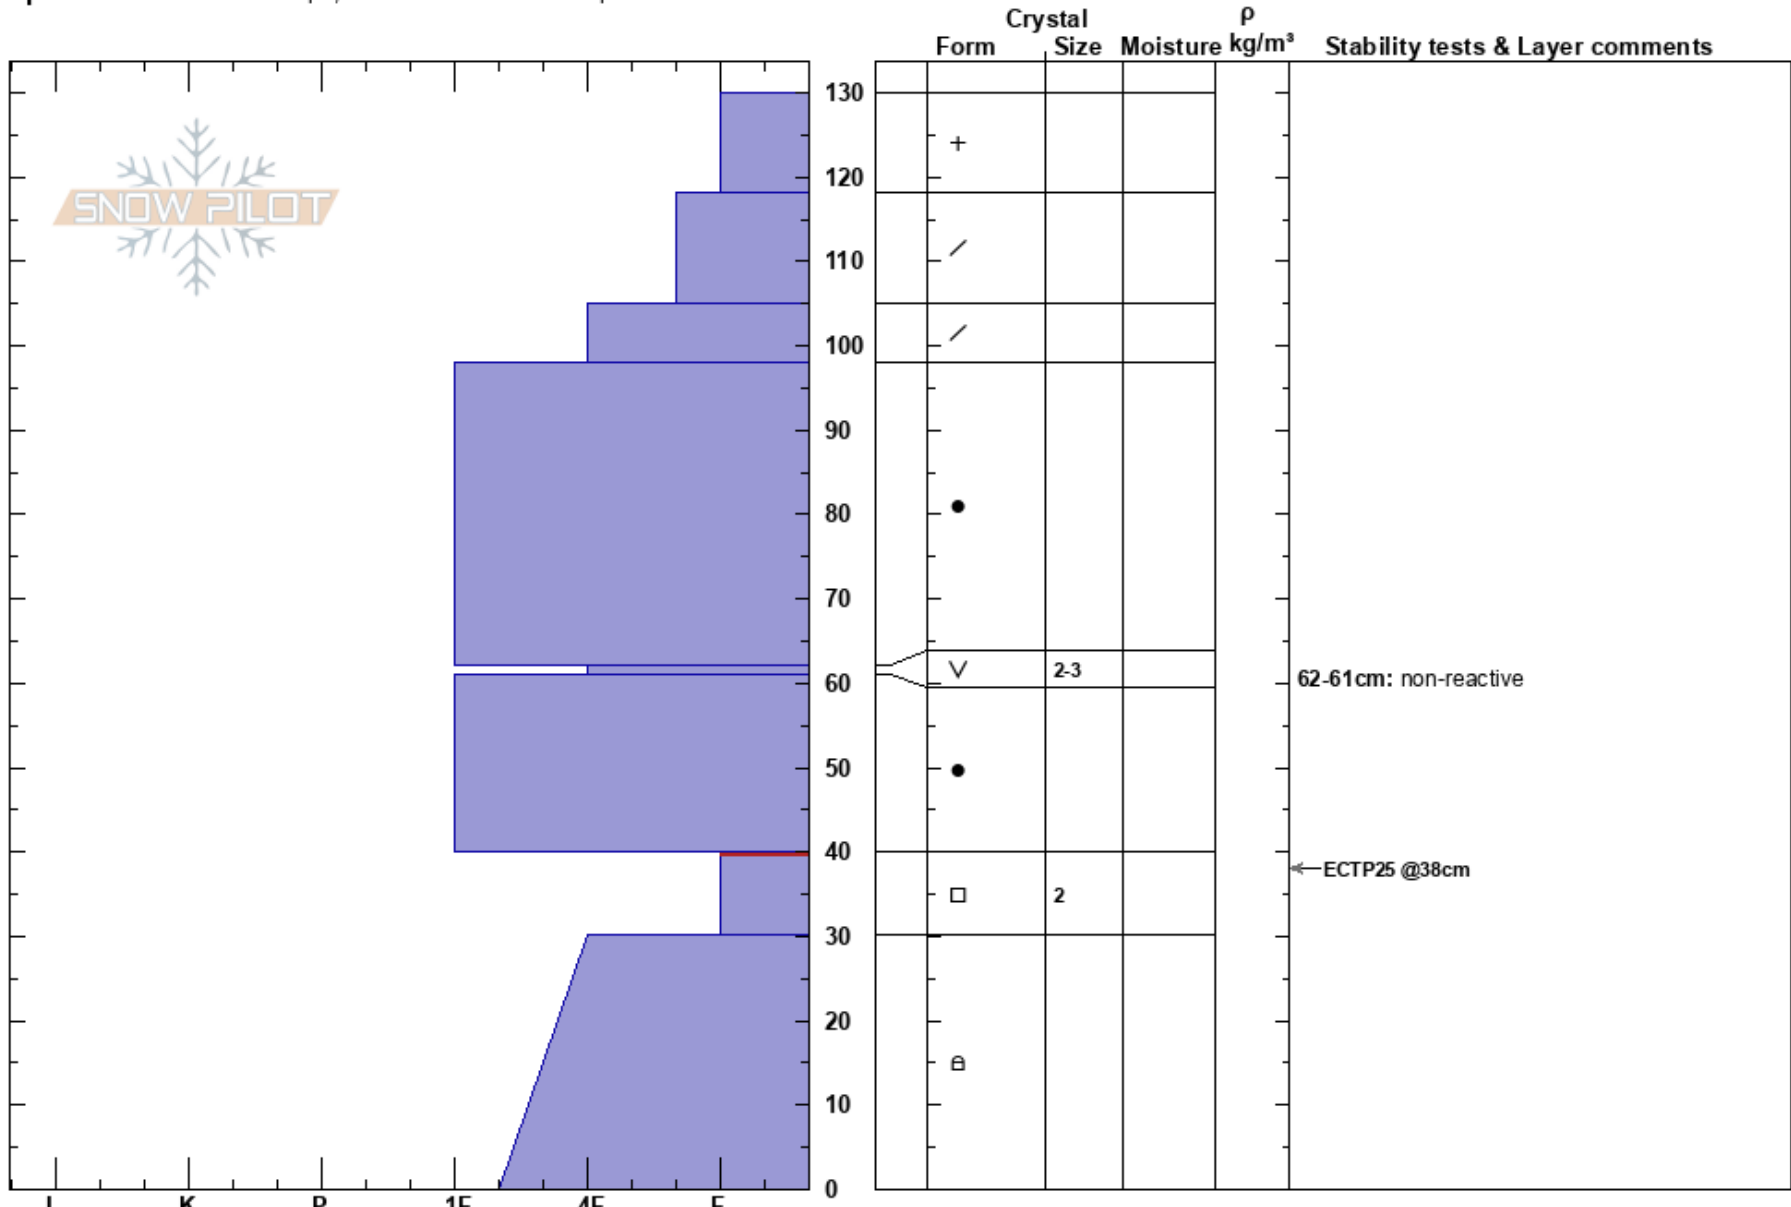

Lionhead, NE
 Henry Mtns
 MT
 Elevation: 8060 ft
 Aspect: 40°
 Specifics: Ski tracks on slope; Snowmobile tracks on slope

Eric Knoff
 02/19/2019 - 12:35pm
 Co-ord: 44.69890N, -111.29043W
 Slope Angle: 25°
 Wind Loading: no

Stability:
 Air Temperature: -10°C
 Sky Cover: FEW
 Precipitation: NO
 Wind: SW Light Breeze

HS:130
 62-61cm: non-reactive
 40-30cm: Problematic layer

Notes: Thick slab, bad structure. It's getting harder to impact the weak layer, but it's still capable of producing avalanches.