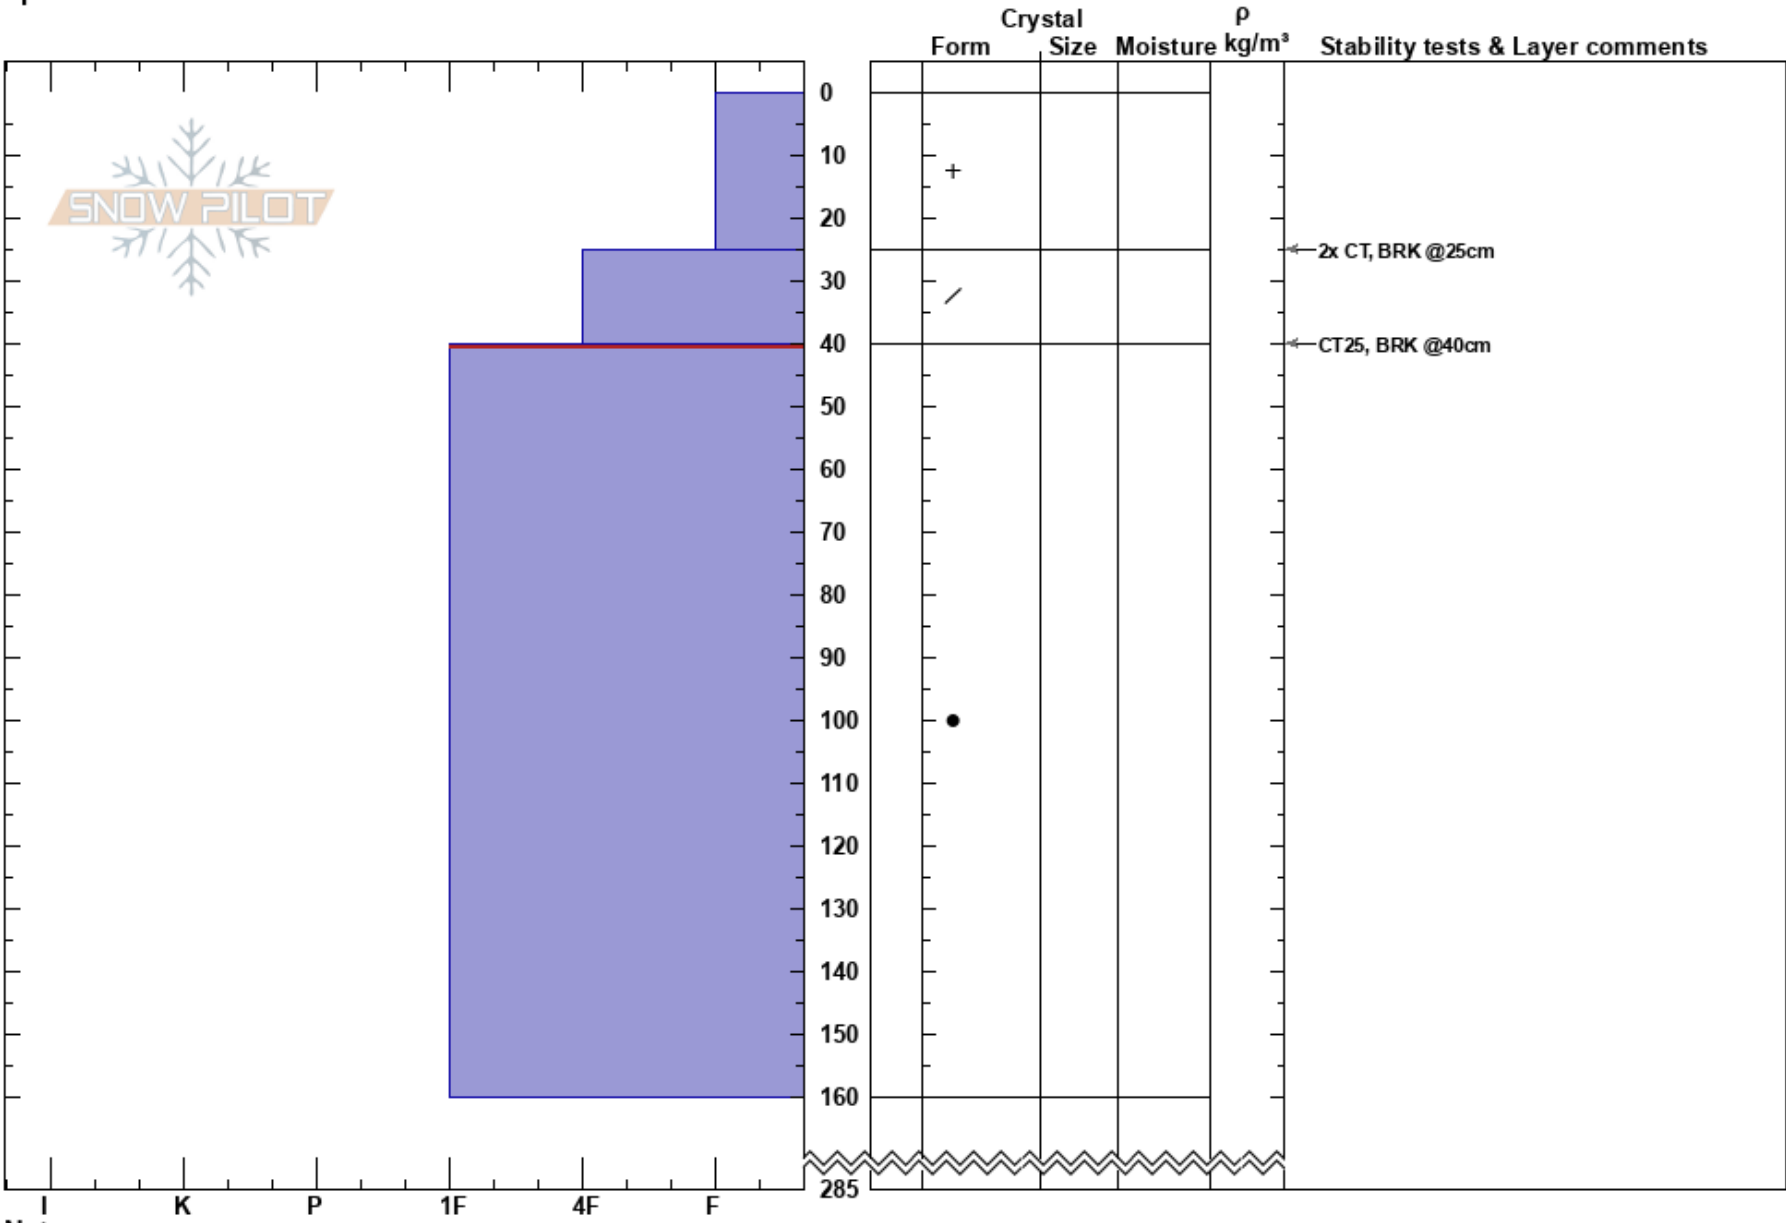

Twin Lakes Granite Mtn Payette Avalanche  
 Salmon River Mountains 02/19/2019 - 10:00am  
 ID  
 Elevation: 7600 ft  
 Aspect: N  
 Specifics:

Stability: Good HS:285  
 Air Temperature: PF:55 40-160cm:Problematic layer  
 Sky Cover: BKN  
 Precipitation: S-1  
 Wind: N Light Breeze