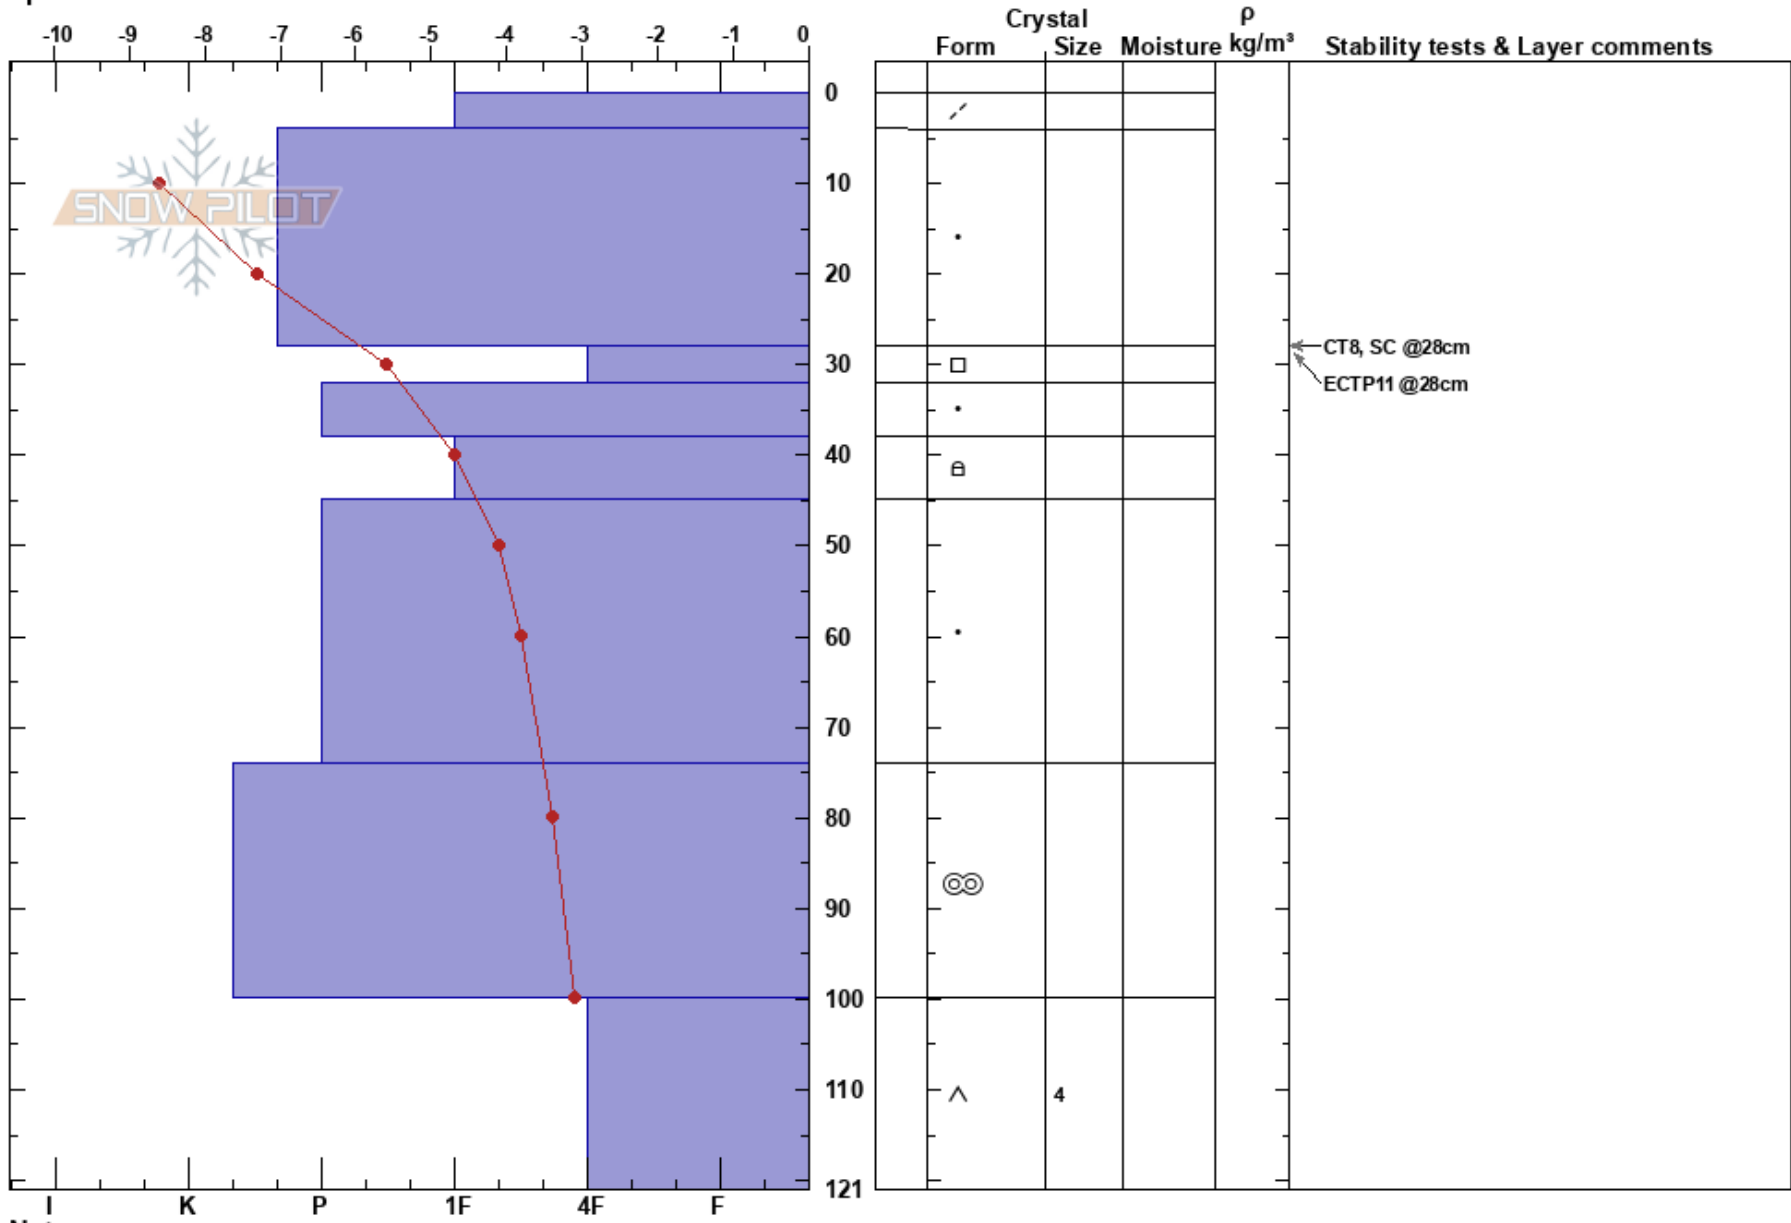

Vulkanen Borkafjäll
 Borkafjället
 Sweden
Elevation: 1131 m
Aspect: SE
Specifics:

Stefan Lundin
 20/02/2019 - 13:00
Co-ord:
Slope Angle: 25°
Wind Loading: no

Stability: HS:121
Air Temperature: -11.6°C PF:4
Sky Cover: CLR
Precipitation: NO
Wind: NW Light Breeze

Layer Notes:

Notes: