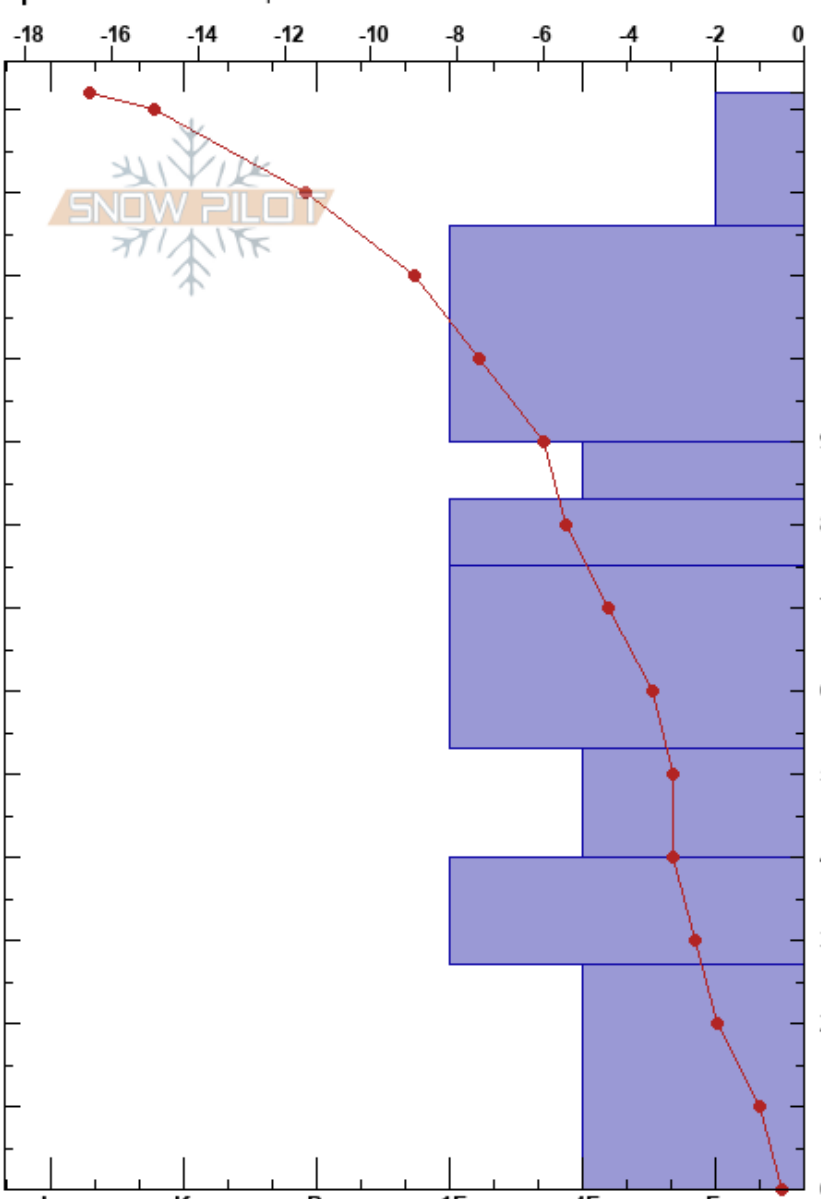

East Slope Mt. Helen
 Tenmile Range
 CO
Elevation: 11900 ft
Aspect: NE
Specifics: We skied slope

ted stegman
 02/07/2019 - 12:00pm
Co-ord: 39.43291N, -106.07629E
Slope Angle: 18°
Wind Loading: yes

Stability: HS:132
Air Temperature: -19°C
Sky Cover: OVC
Precipitation: S-1
Wind: NW Light Breeze
Layer Notes: PS: 7

Form	Crystal		ρ kg/m ³	Stability tests & Layer comments
	Size	Moisture		
+ (/)	1			
← ECTN30 @116cm				
□	1			
← STM @90cm				
□	2			
□	1			
□ (●)	1			
□	1			
□	3			
□ (^)	4			
← CTN				

Notes: