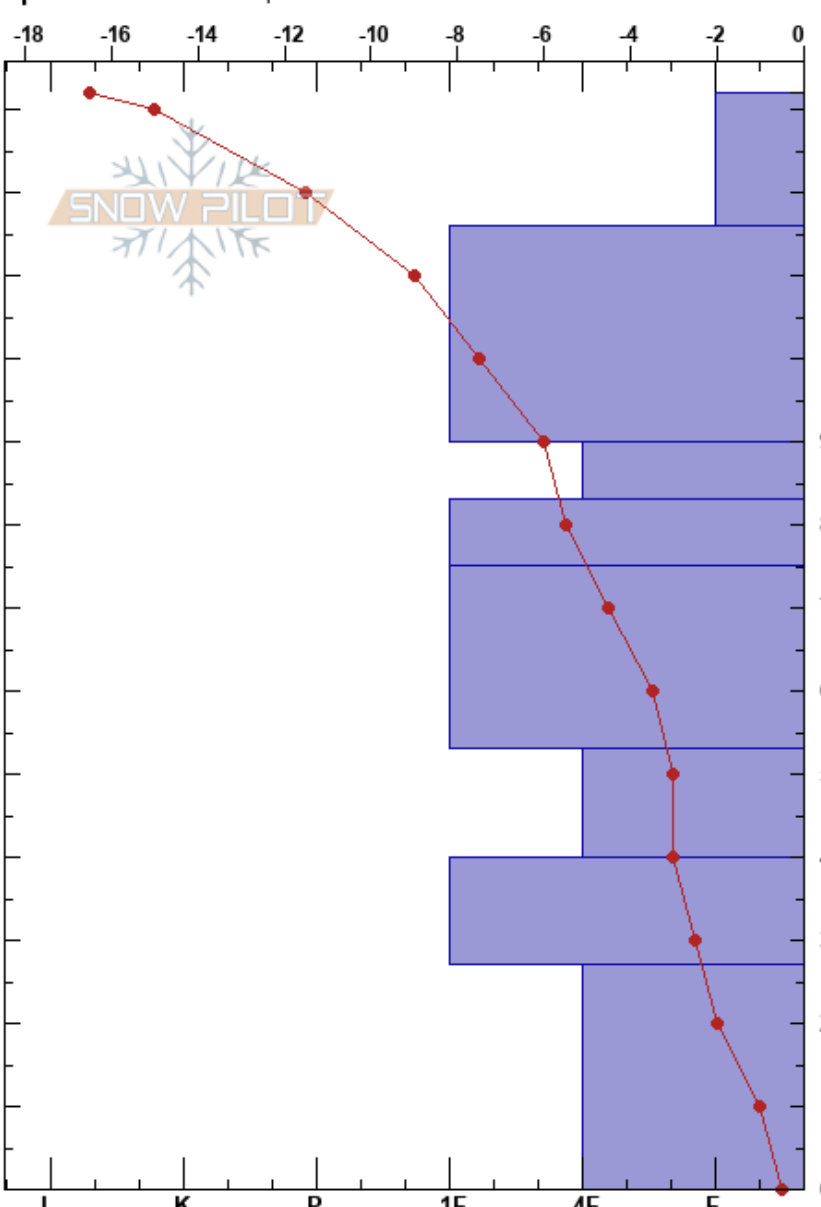

East Slope Mt. Helen
 Tenmile Range
 CO
Elevation: 11900 ft
Aspect: NE
Specifics: We skied slope

ted stegman
 02/07/2019 - 12:00pm
Co-ord: 39.43291N, -106.07629E
Slope Angle: 18°
Wind Loading: yes

Stability:
Air Temperature: -19°C
Sky Cover: OVC
Precipitation: S-1
Wind: NW Light Breeze

HS: 132 **PS:** 7 **Layer Notes:**

Form	Crystal		ρ kg/m ³	Stability tests & Layer comments
	Size	Moisture		
+ (/)	1			
□	1			← ECTN30 @116cm
□	2			← STM @90cm
□	1			
□ (●)	1			
□	1			
□	3			
□ (^)	4			← CTN