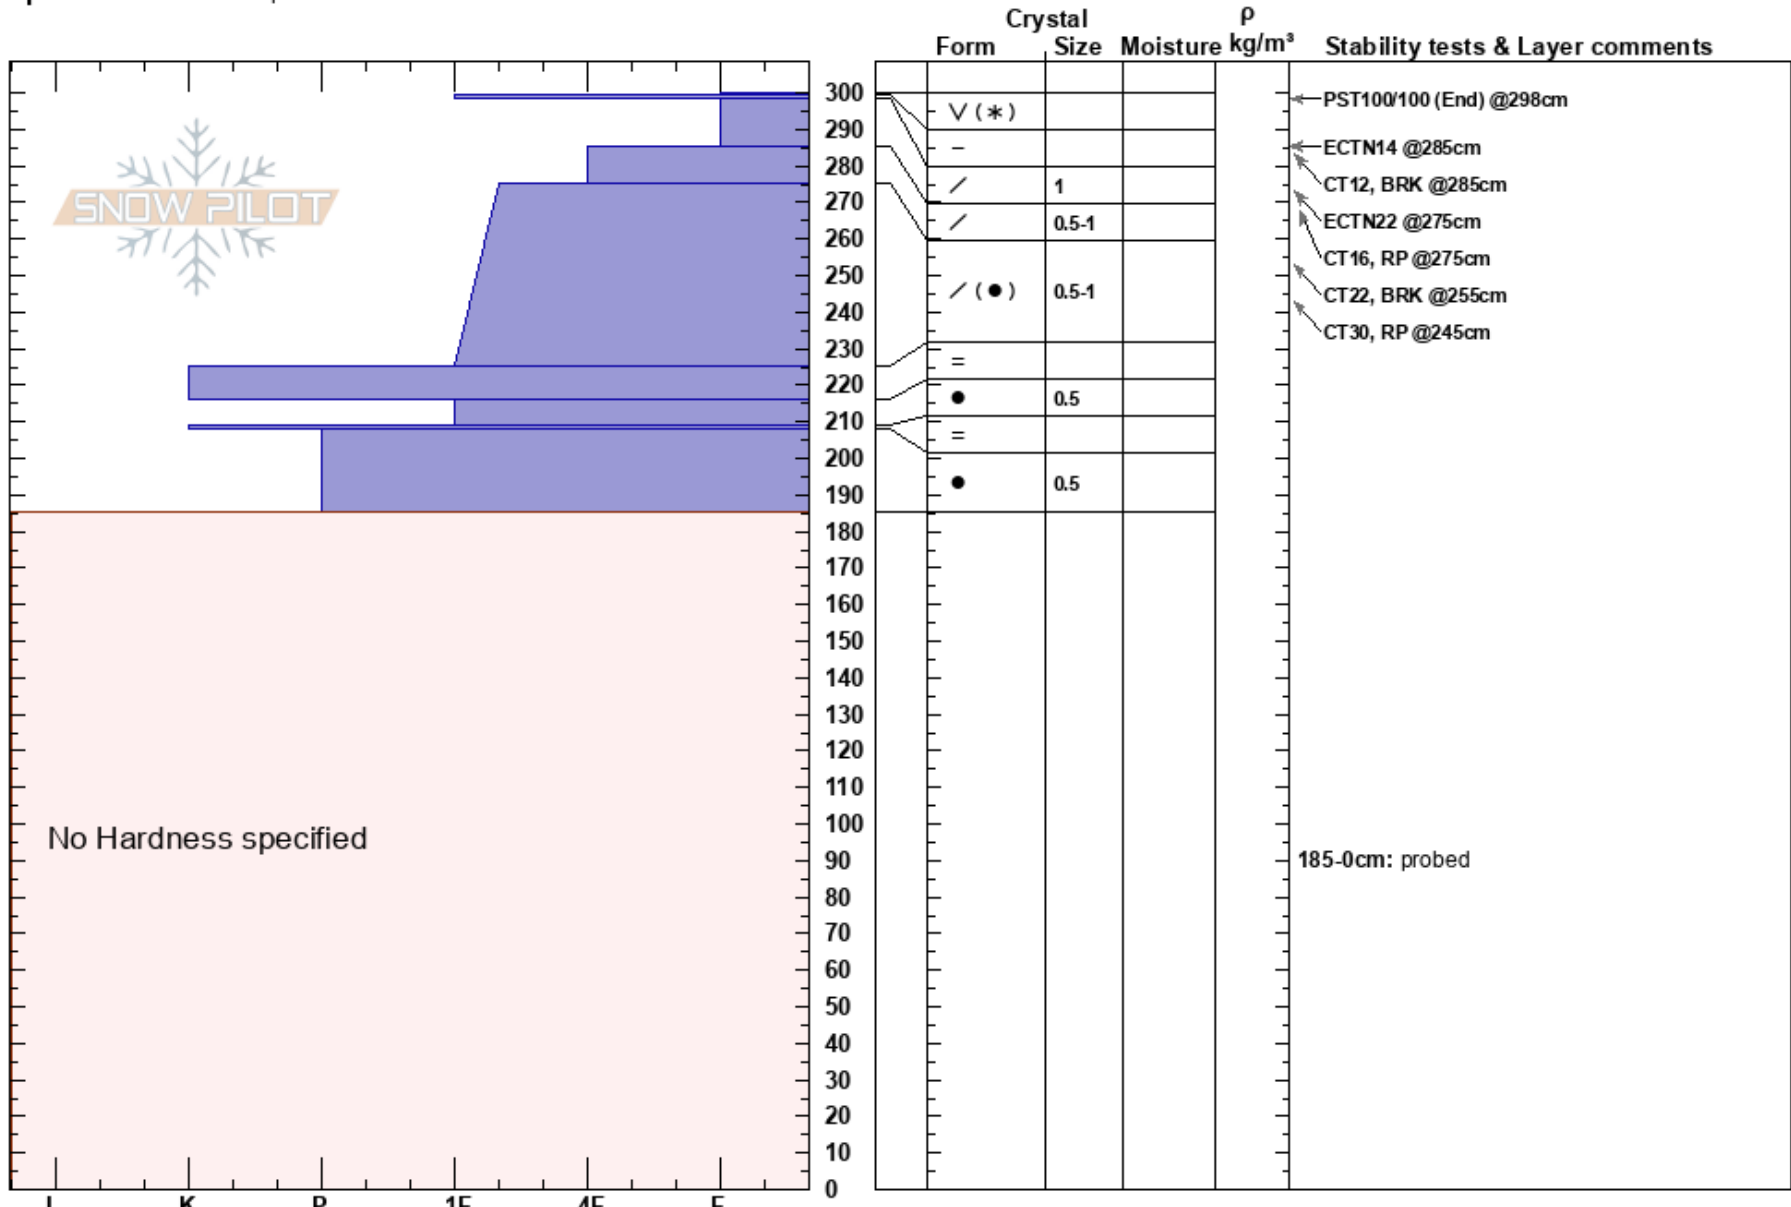

Mt. Judah  
 Central Sierra  
 CA  
 Elevation: 7520 ft  
 Aspect: 91°  
 Specifics: We skied slope

Andy Anderson  
 02/19/2019 - 1:00pm  
 Co-ord: 39.30204N, -120.31284W  
 Slope Angle: 25°  
 Wind Loading:

Stability: Good HS:300  
 Air Temperature: 185-0cm: probed  
 Sky Cover: CLR  
 Precipitation: NO  
 Wind: Calm

Notes: Artificially loaded PST failed as soon as I touched it with the saw before I started dragging it through the target layer @ 298 cm.