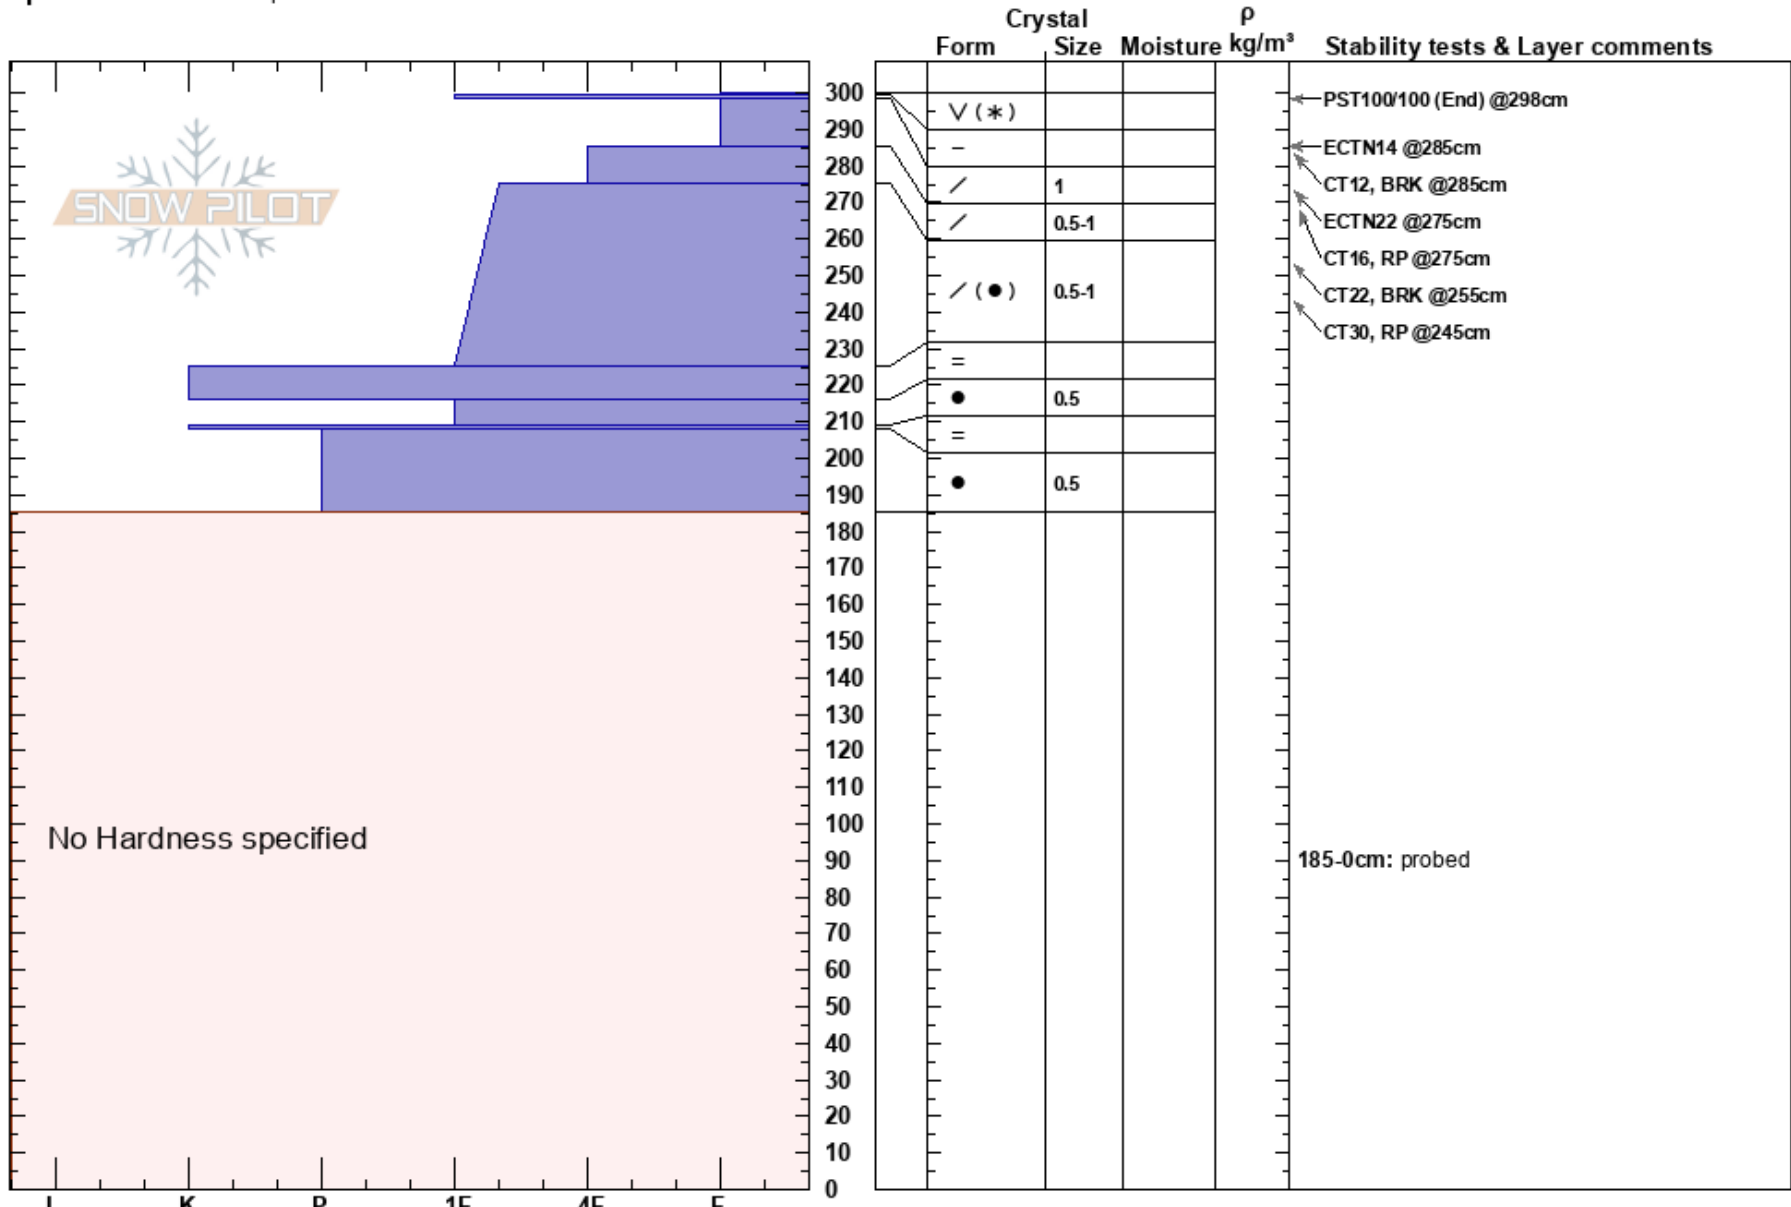

Mt. Judah
 Central Sierra
 CA
 Elevation: 7520 ft
 Aspect: 91°
 Specifics: We skied slope

Andy Anderson
 02/19/2019 - 1:00pm
 Co-ord: 39.30204N, -120.31284W
 Slope Angle: 25°
 Wind Loading:

Stability: Good HS:300
 Air Temperature: 185-0cm: probed
 Sky Cover: CLR
 Precipitation: NO
 Wind: Calm

Notes: Artificially loaded PST failed as soon as I touched it with the saw before I started dragging it through the target layer @ 298 cm.