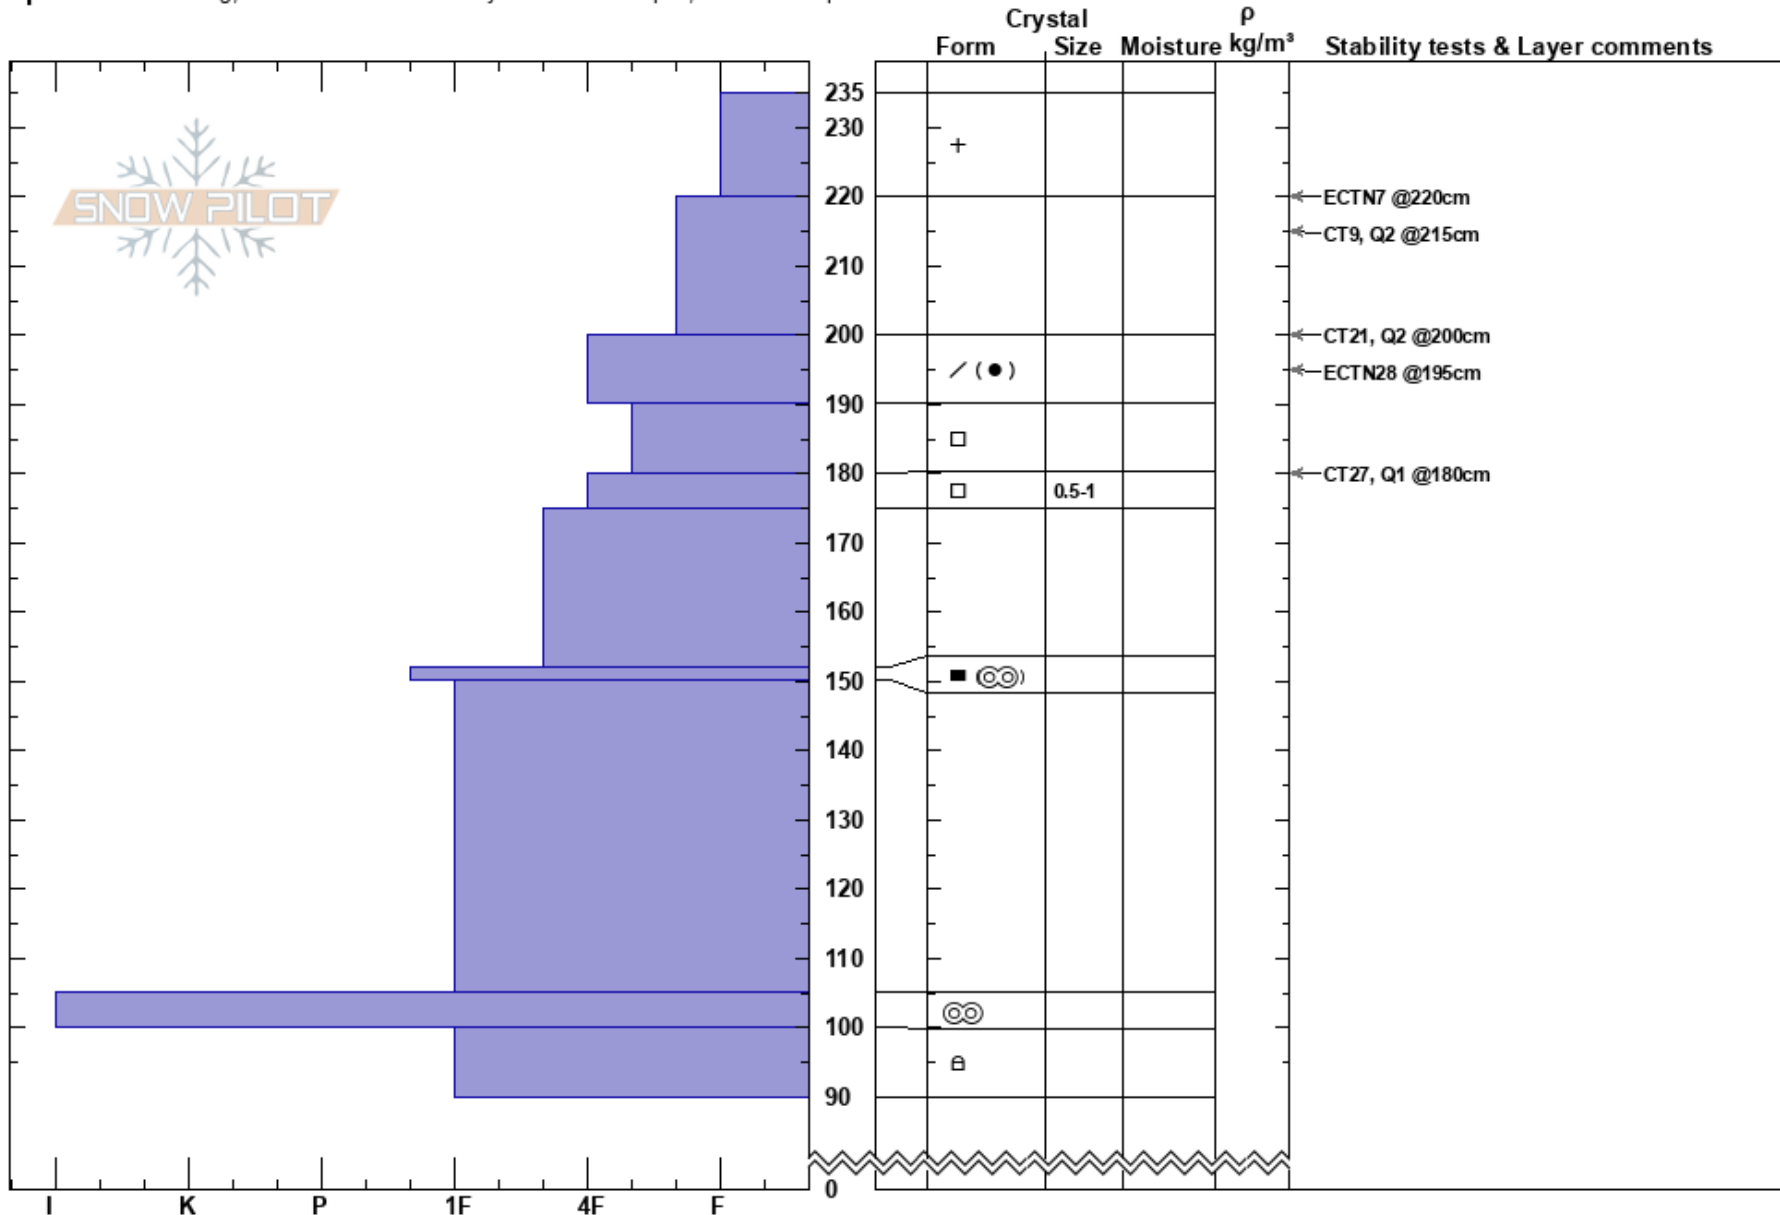

Rastas, Scotch Bonnet  
 Cooke City  
 MT  
 Elevation: 9830 ft  
 Aspect: 193°  
 Specifics: Cracking; Recent avalanche activity on different slopes; We skied slope

Alex Marienthal  
 02/16/2019 - 11:20am  
 Co-ord: 45.07030N, -109.94536W  
 Slope Angle: 33°  
 Wind Loading: no

Stability: Fair Stable  
 Air Temperature:  
 Sky Cover: BKN  
 Precipitation: S-1  
 Wind: Calm

HS:235  
 PS:25  
 Layer Notes:

Notes: Soft slabs cracking 6-8" on wind loaded slopes.