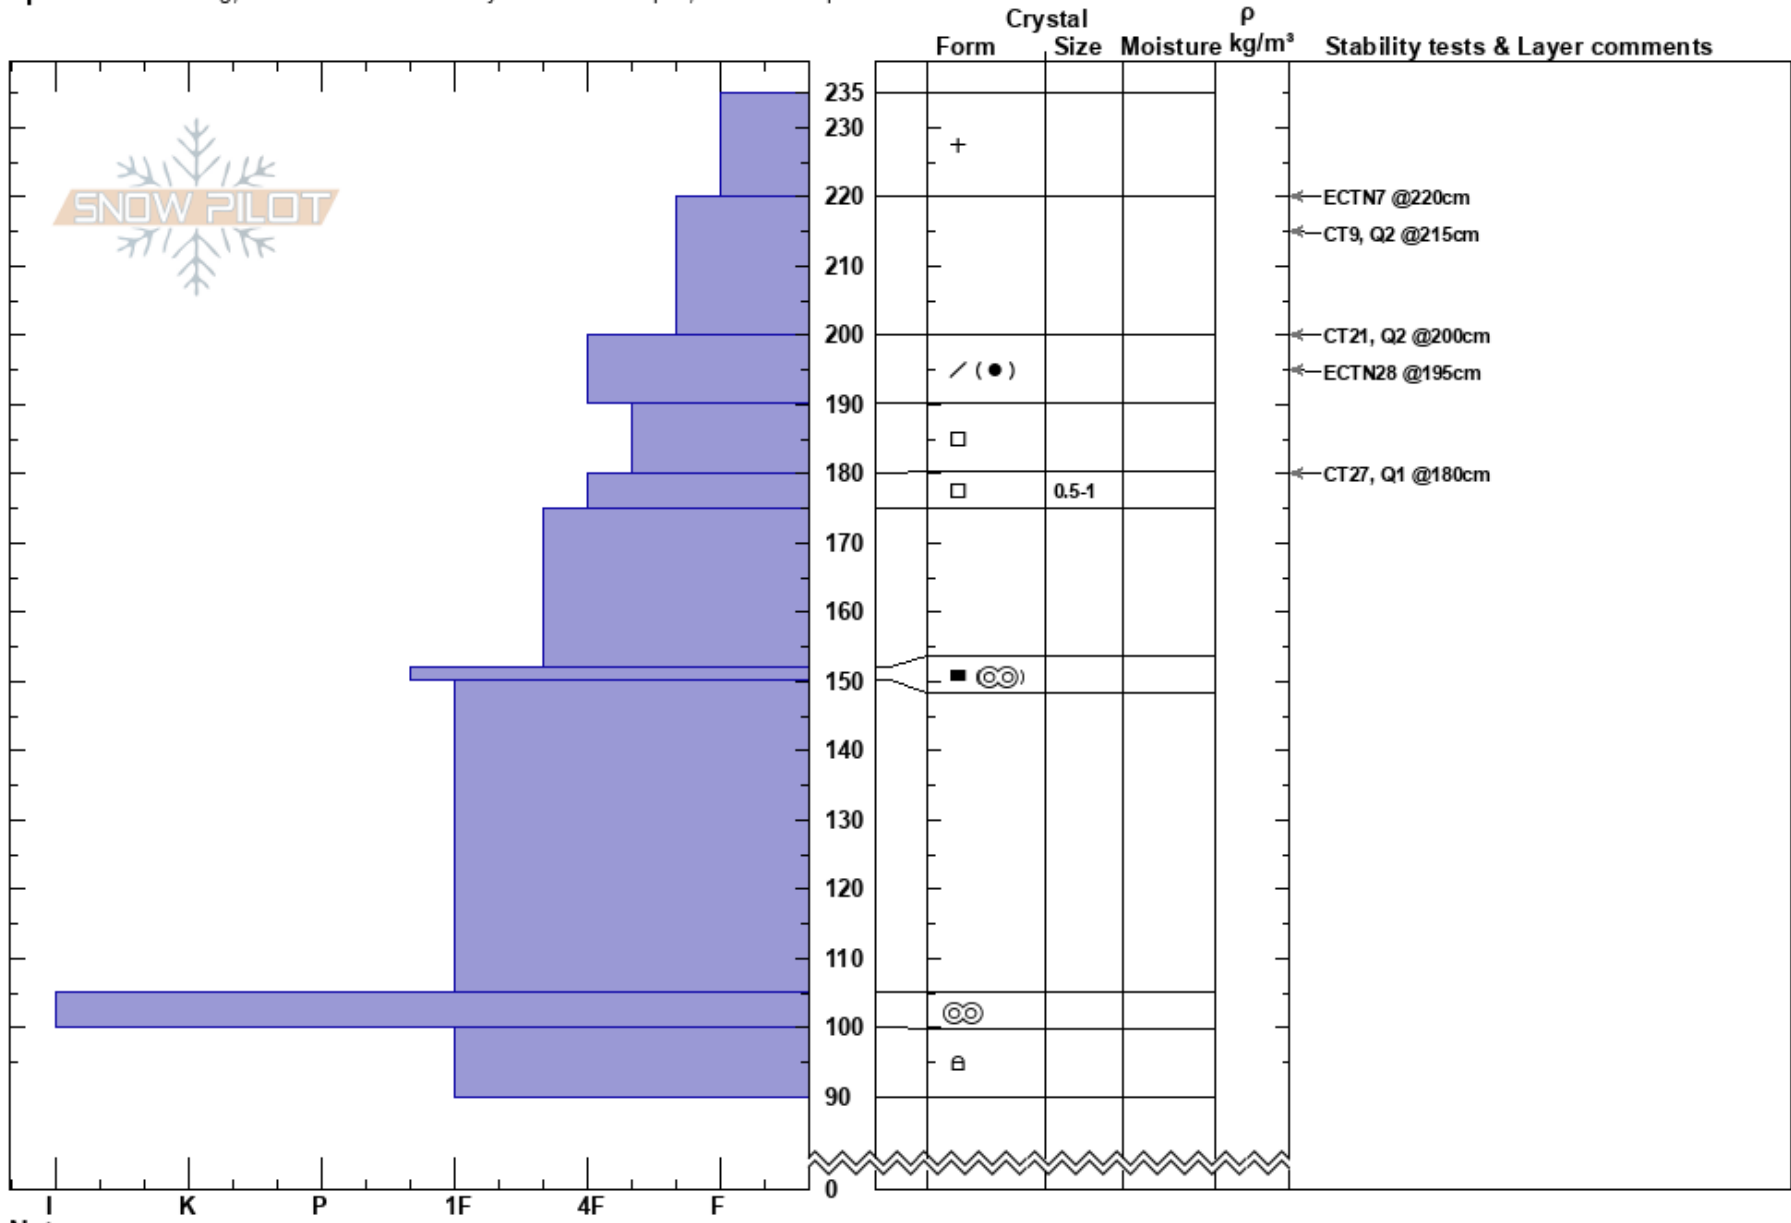

Rastas, Scotch Bonnet
 Cooke City
 MT
 Elevation: 9830 ft
 Aspect: 193°
 Specifics: Cracking; Recent avalanche activity on different slopes; We skied slope

Alex Marienthal
 02/16/2019 - 11:20am
 Co-ord: 45.07030N, -109.94536W
 Slope Angle: 33°
 Wind Loading: no

Stability: Fair Stable
 Air Temperature:
 Sky Cover: BKN
 Precipitation: S-1
 Wind: Calm

HS:235
 PS:25
 Layer Notes:

Notes: Soft slabs cracking 6-8" on wind loaded slopes.