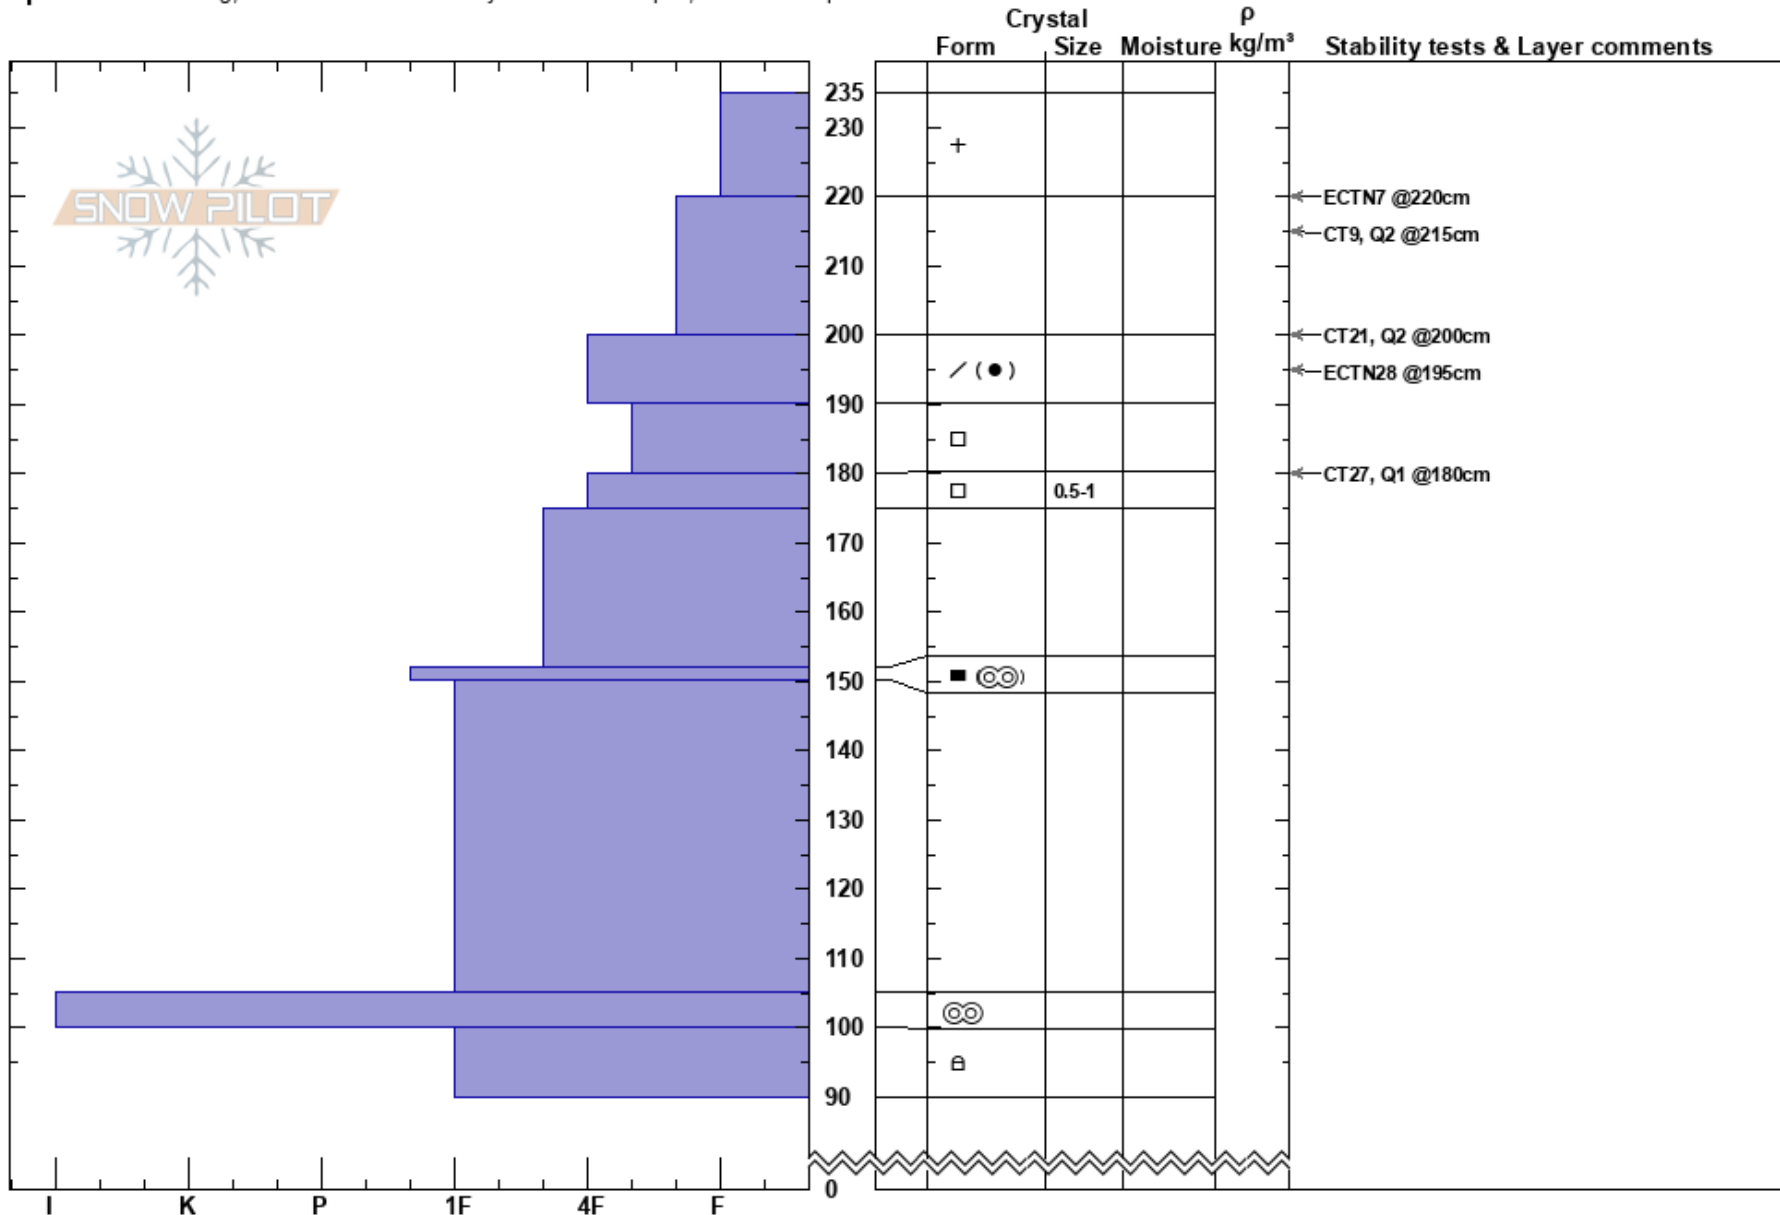

Rastas, Scotch Bonnet
 Cooke City
 MT
 Elevation: 9830 ft
 Aspect: 193°
 Specifics: Cracking; Recent avalanche activity on different slopes; We skied slope

Alex Marienthal
 02/16/2019 - 11:20am
 Co-ord: 45.07030N, -109.94536W
 Slope Angle: 33°
 Wind Loading: no

Stability: Fair Stable
 Air Temperature:
 Sky Cover: BKN
 Precipitation: S-1
 Wind: Calm

HS:235
 PS:25
 Layer Notes:

Notes: Soft slabs cracking 6-8" on wind loaded slopes.