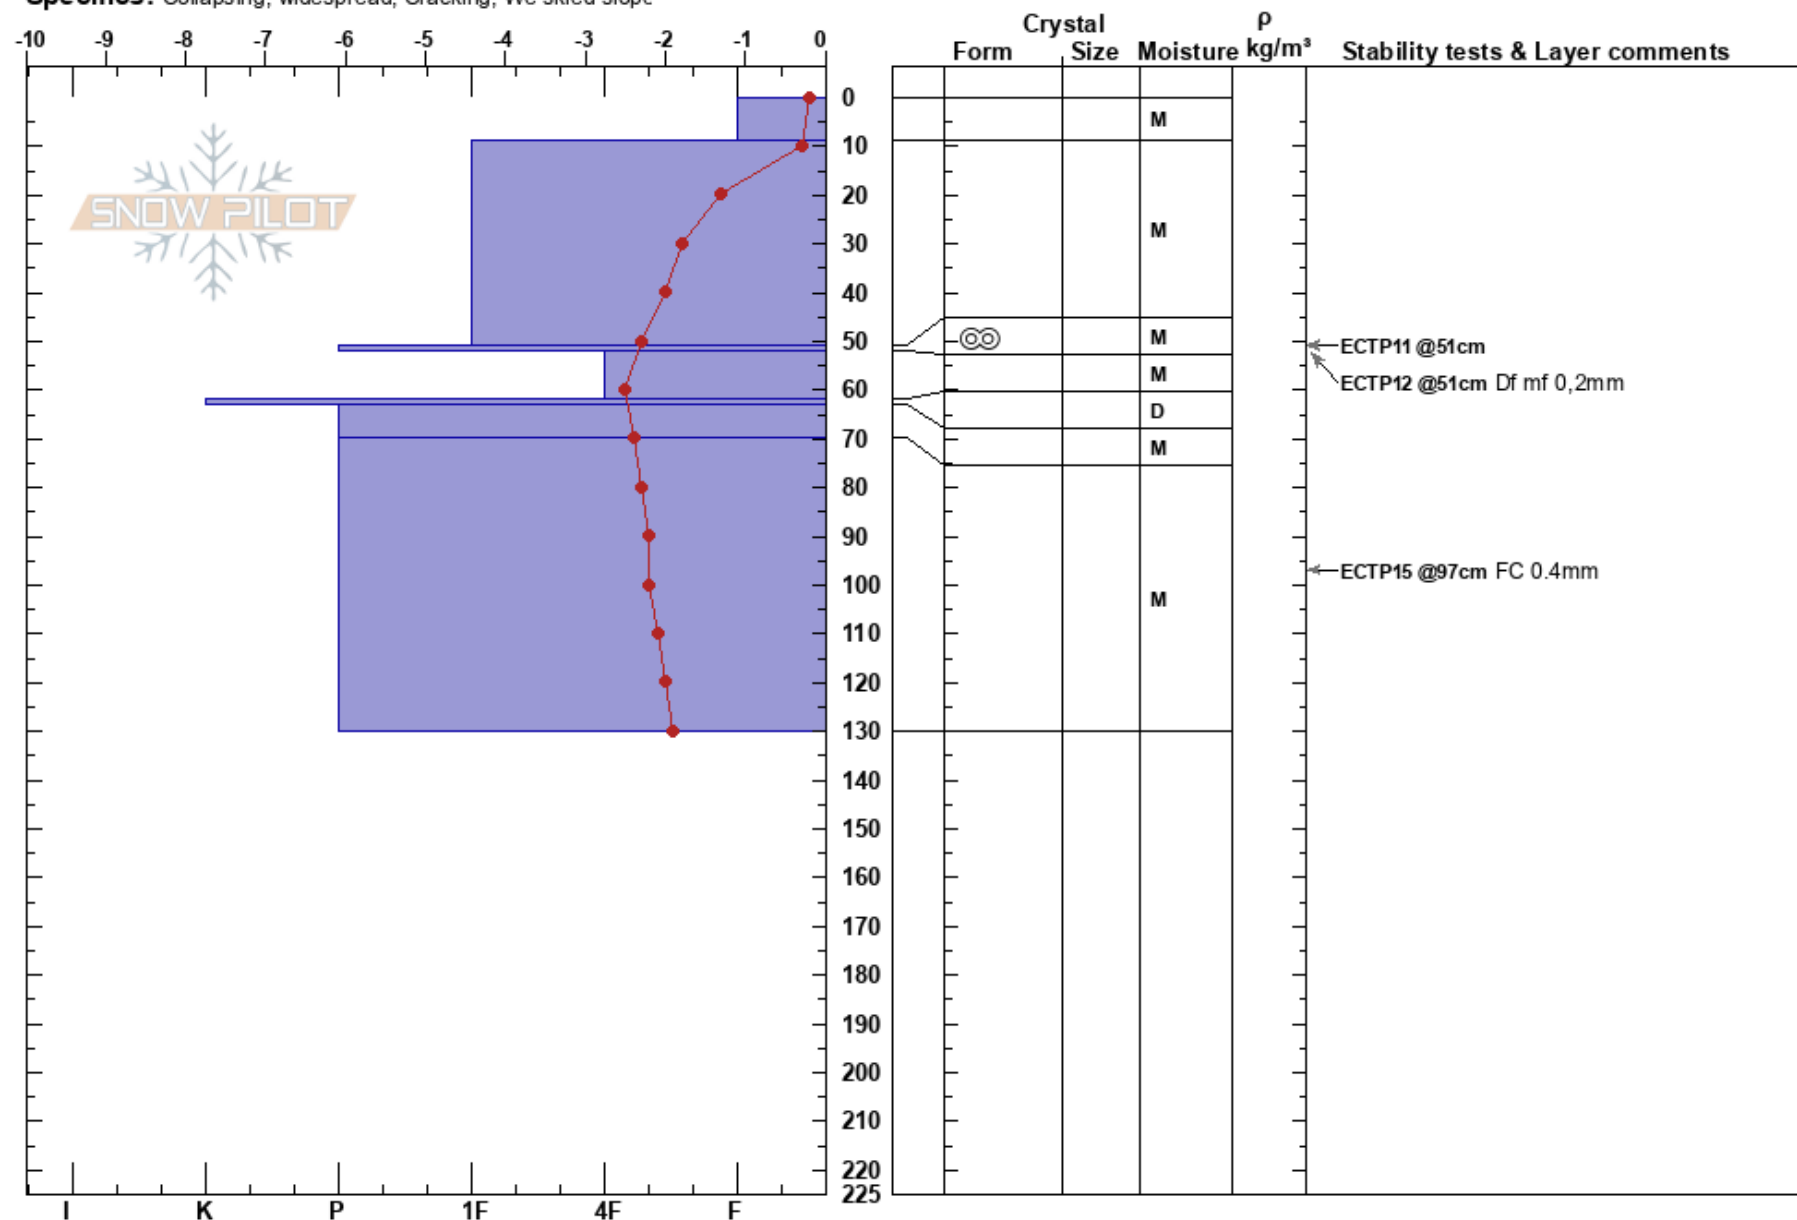

Kobåckbacken  
 Västra Vindelfjällen  
 Sweden  
 Elevation: 760 m  
 Aspect: E  
 Specifics: Collapsing, widespread; Cracking; We skied slope

Alpo virtanen  
 19/02/2019 - 13:40  
 Co-ord:  
 Slope Angle: 37°  
 Wind Loading: no

Stability: Fair  
 Air Temperature: 1.4°C  
 Sky Cover: BKN  
 Precipitation: NO  
 Wind: S Calm

HS:225 Layer Notes:

Notes: