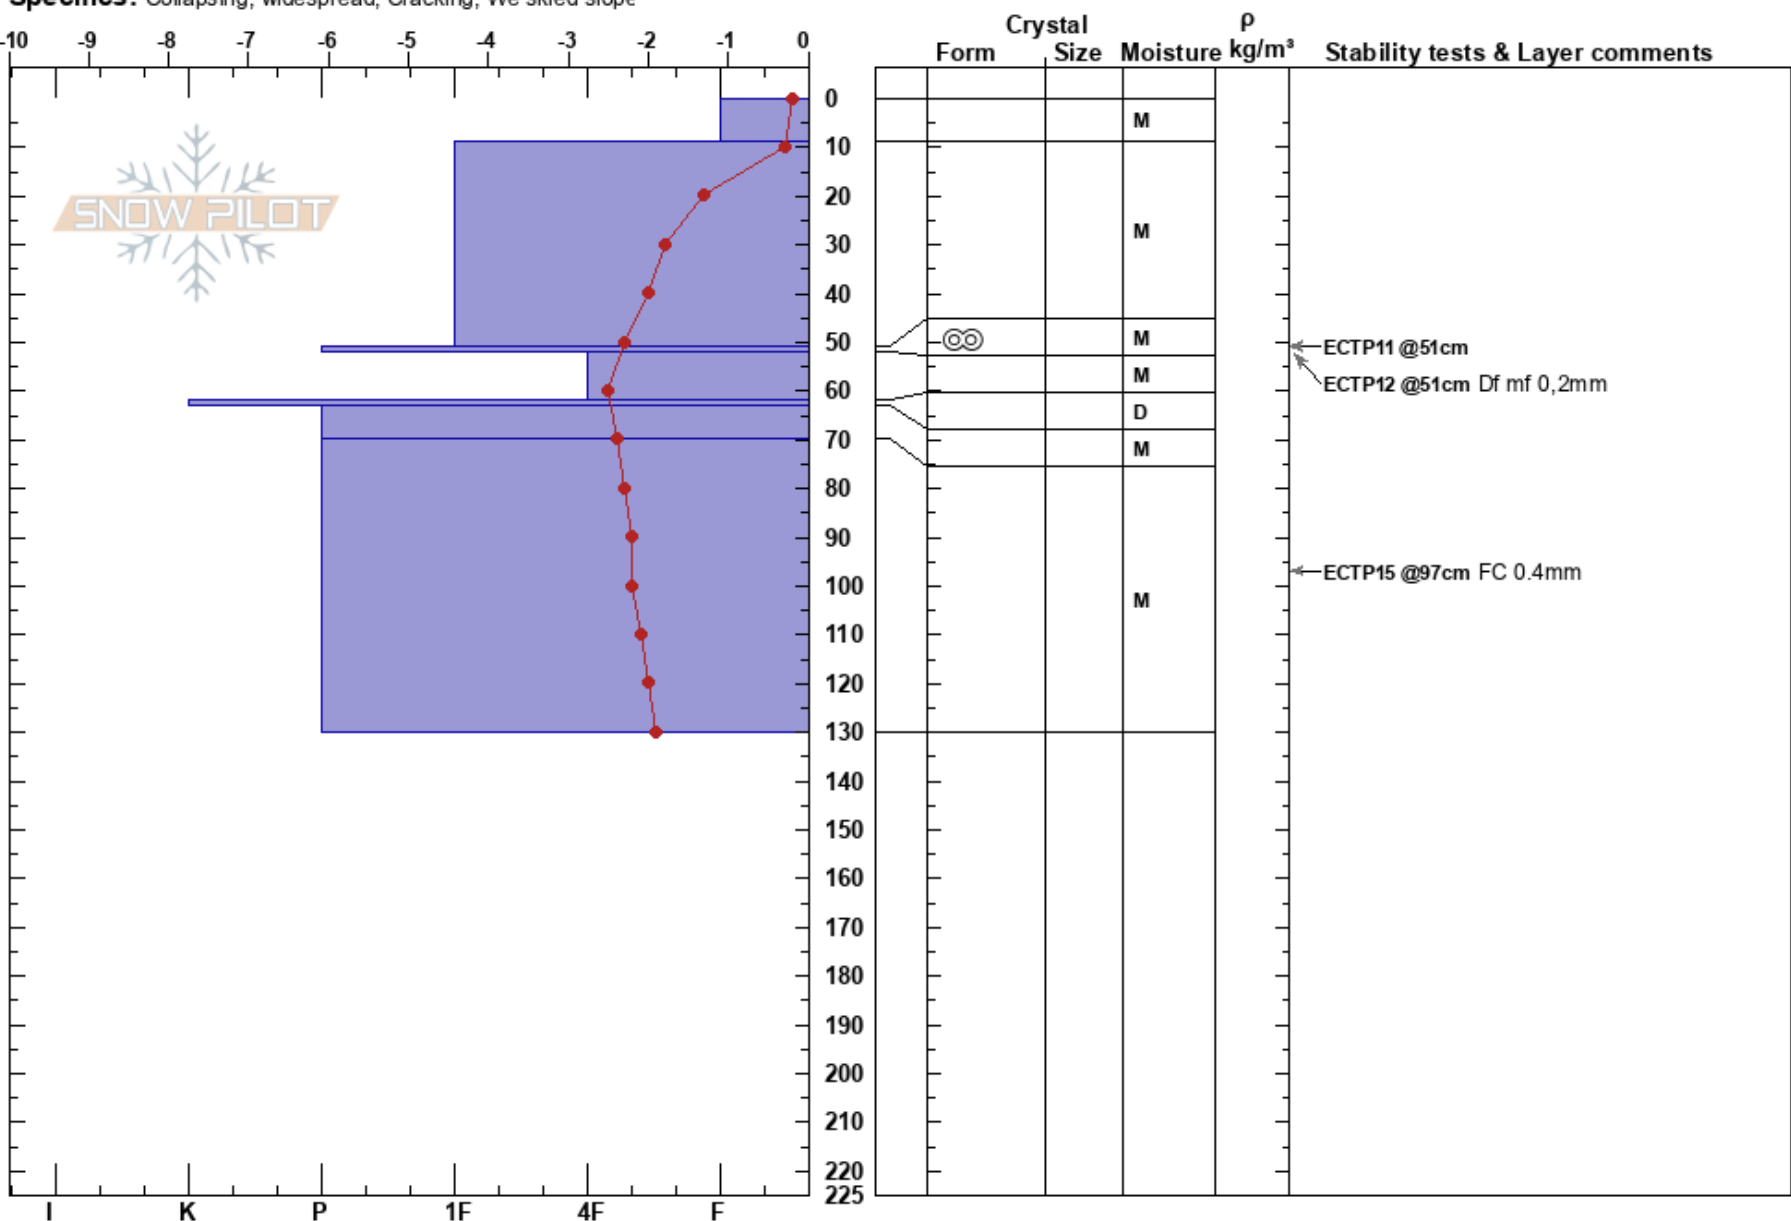

Kobåckbacken  
Västra Vindelfjällen  
Sweden  
Elevation: 760 m  
Aspect: E  
Specifics: Collapsing, widespread; Cracking; We skied slope

Alpo virtanen  
19/02/2019 - 13:40  
Co-ord:  
Slope Angle: 37°  
Wind Loading: no

Stability: Fair  
Air Temperature: 1.4°C  
Sky Cover: BKN  
Precipitation: NO  
Wind: S Calm

HS:225  
Layer Notes:

Notes: