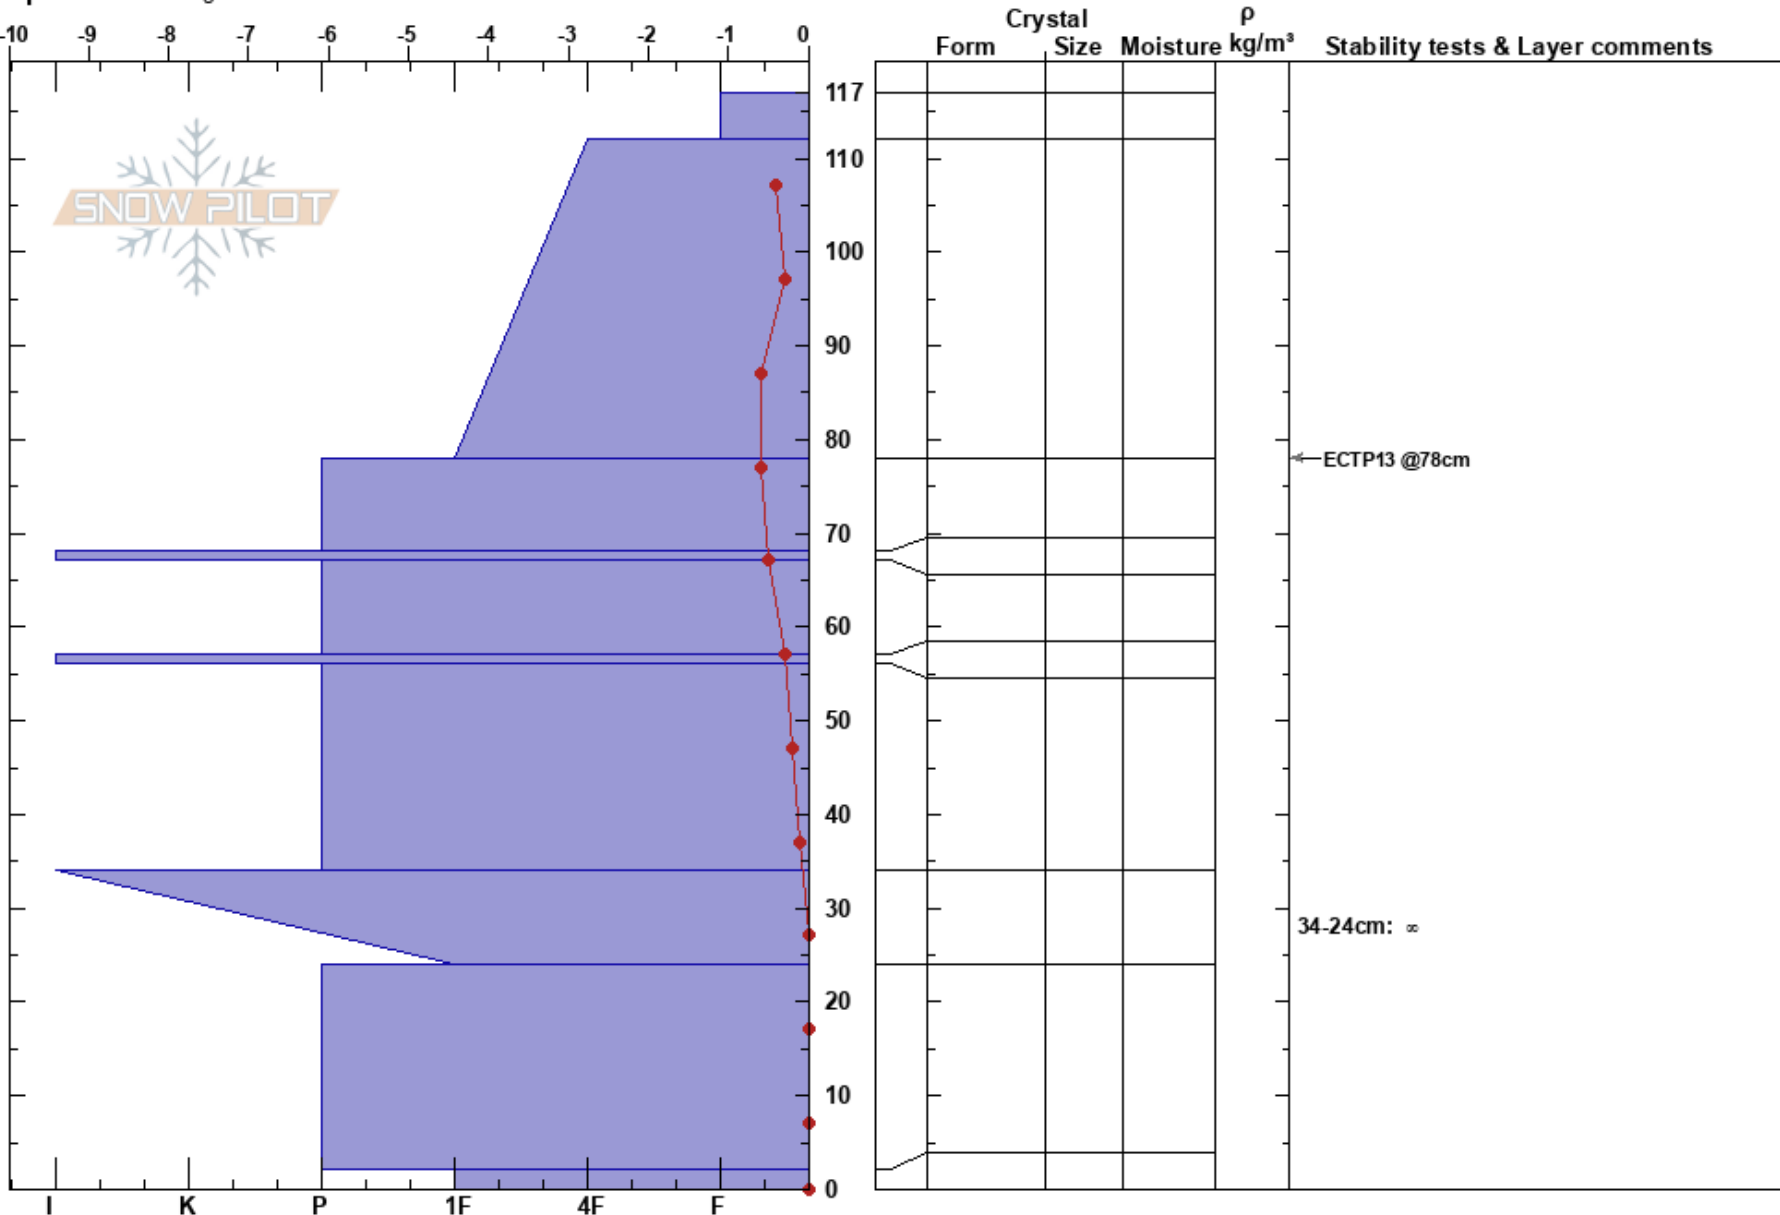

Sudenkuoppa
 Hemavan
 Sweden
Elevation:
Aspect:
Specifics: Pit dug in a Ski Area

Tuomas Kauko
 19/02/2019 - 13:00
Co-ord:
Slope Angle:
Wind Loading: previous

Stability: **HS:117**
Air Temperature: 0.7°C **PF:40** 78-68cm: Problematic layer
Sky Cover: BKN 34-24cm: ∞
Precipitation: NO
Wind: SW Calm