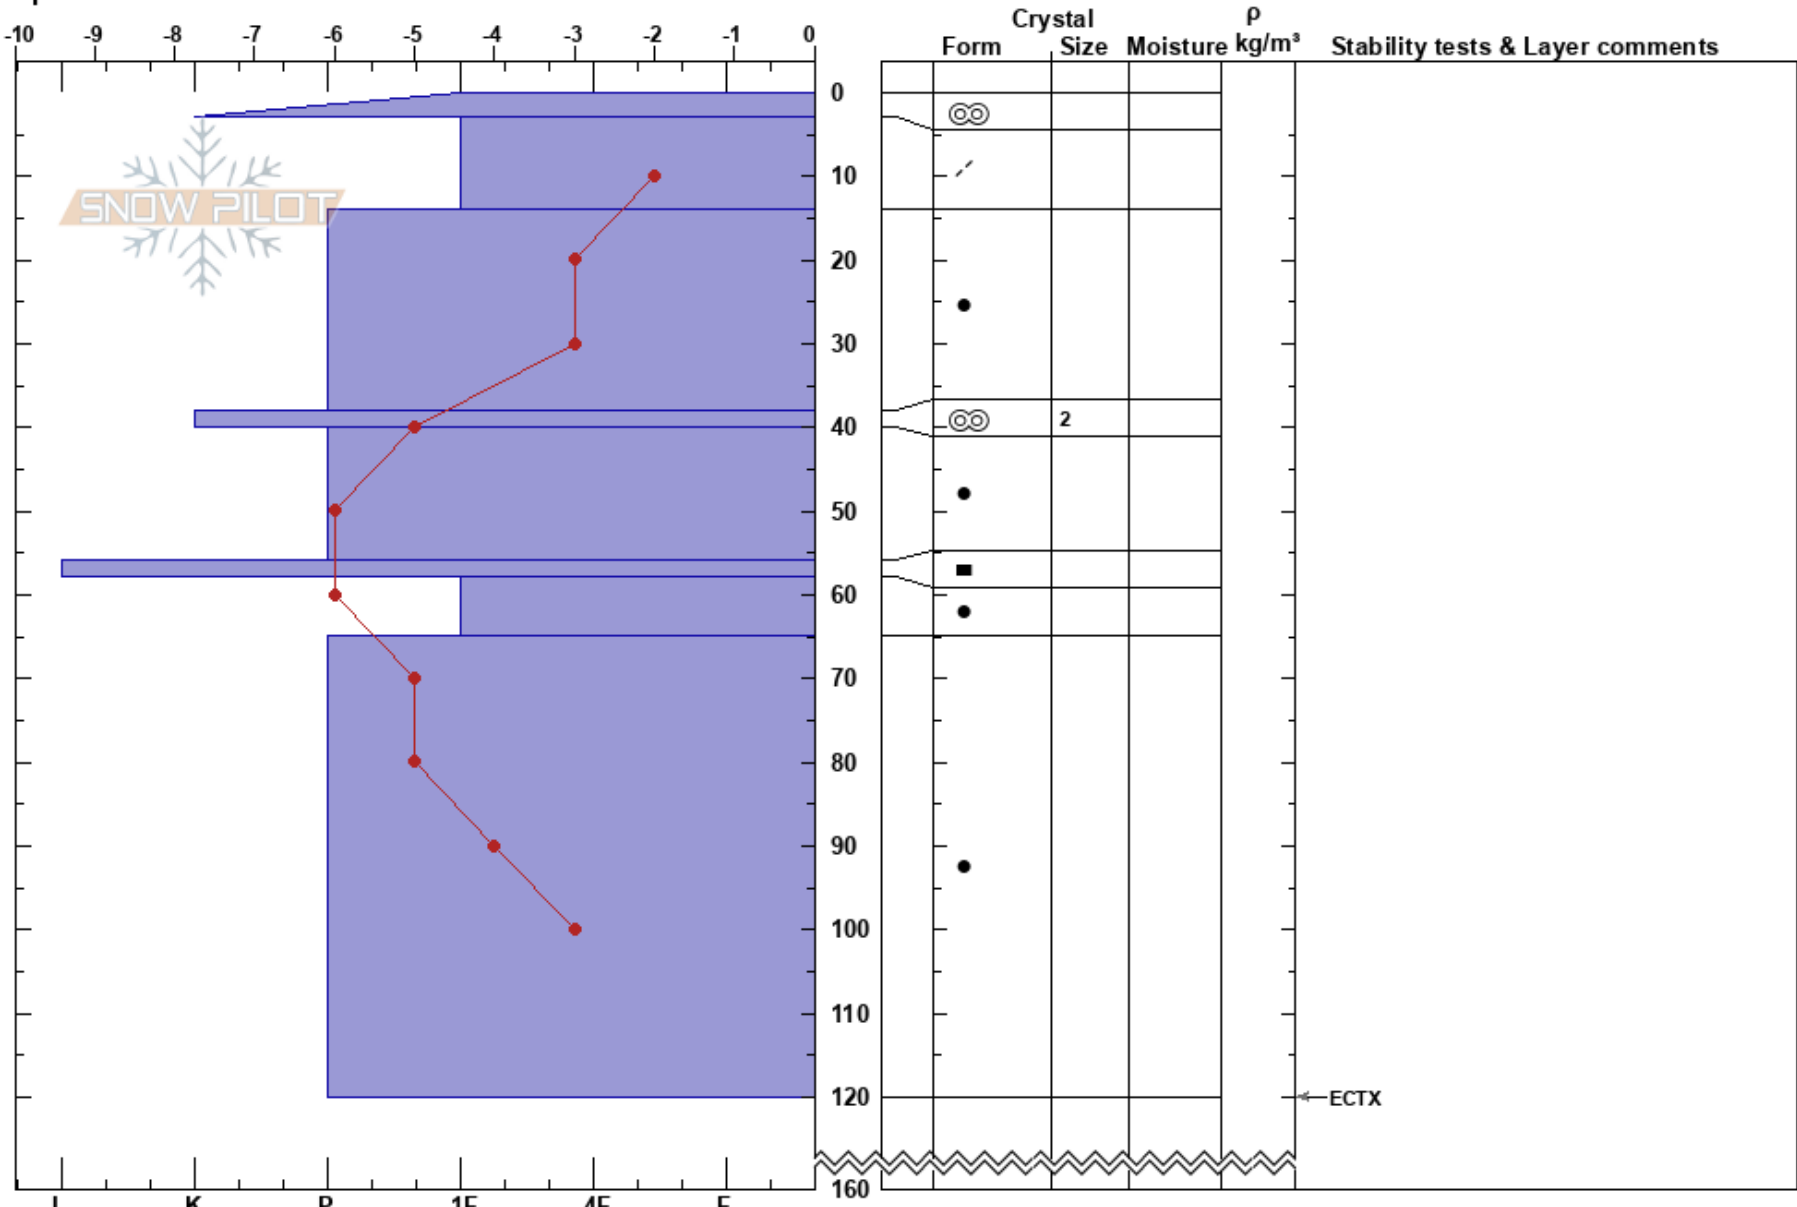

Grönfjäll Sadeln  
 Grönfjället  
 Sweden  
 Elevation: 940 m  
 Aspect: 210°  
 Specifics:

Sven Olofsson  
 19/02/2019 - 00:45  
 Co-ord: 65.28590N, 15.63758E  
 Slope Angle: 15°  
 Wind Loading:

Stability:  
 Air Temperature: -1°C  
 Sky Cover: FEW  
 Precipitation: NO  
 Wind: W Light Breeze

HS:160  
 PF:3  
 Layer Notes:

Notes: