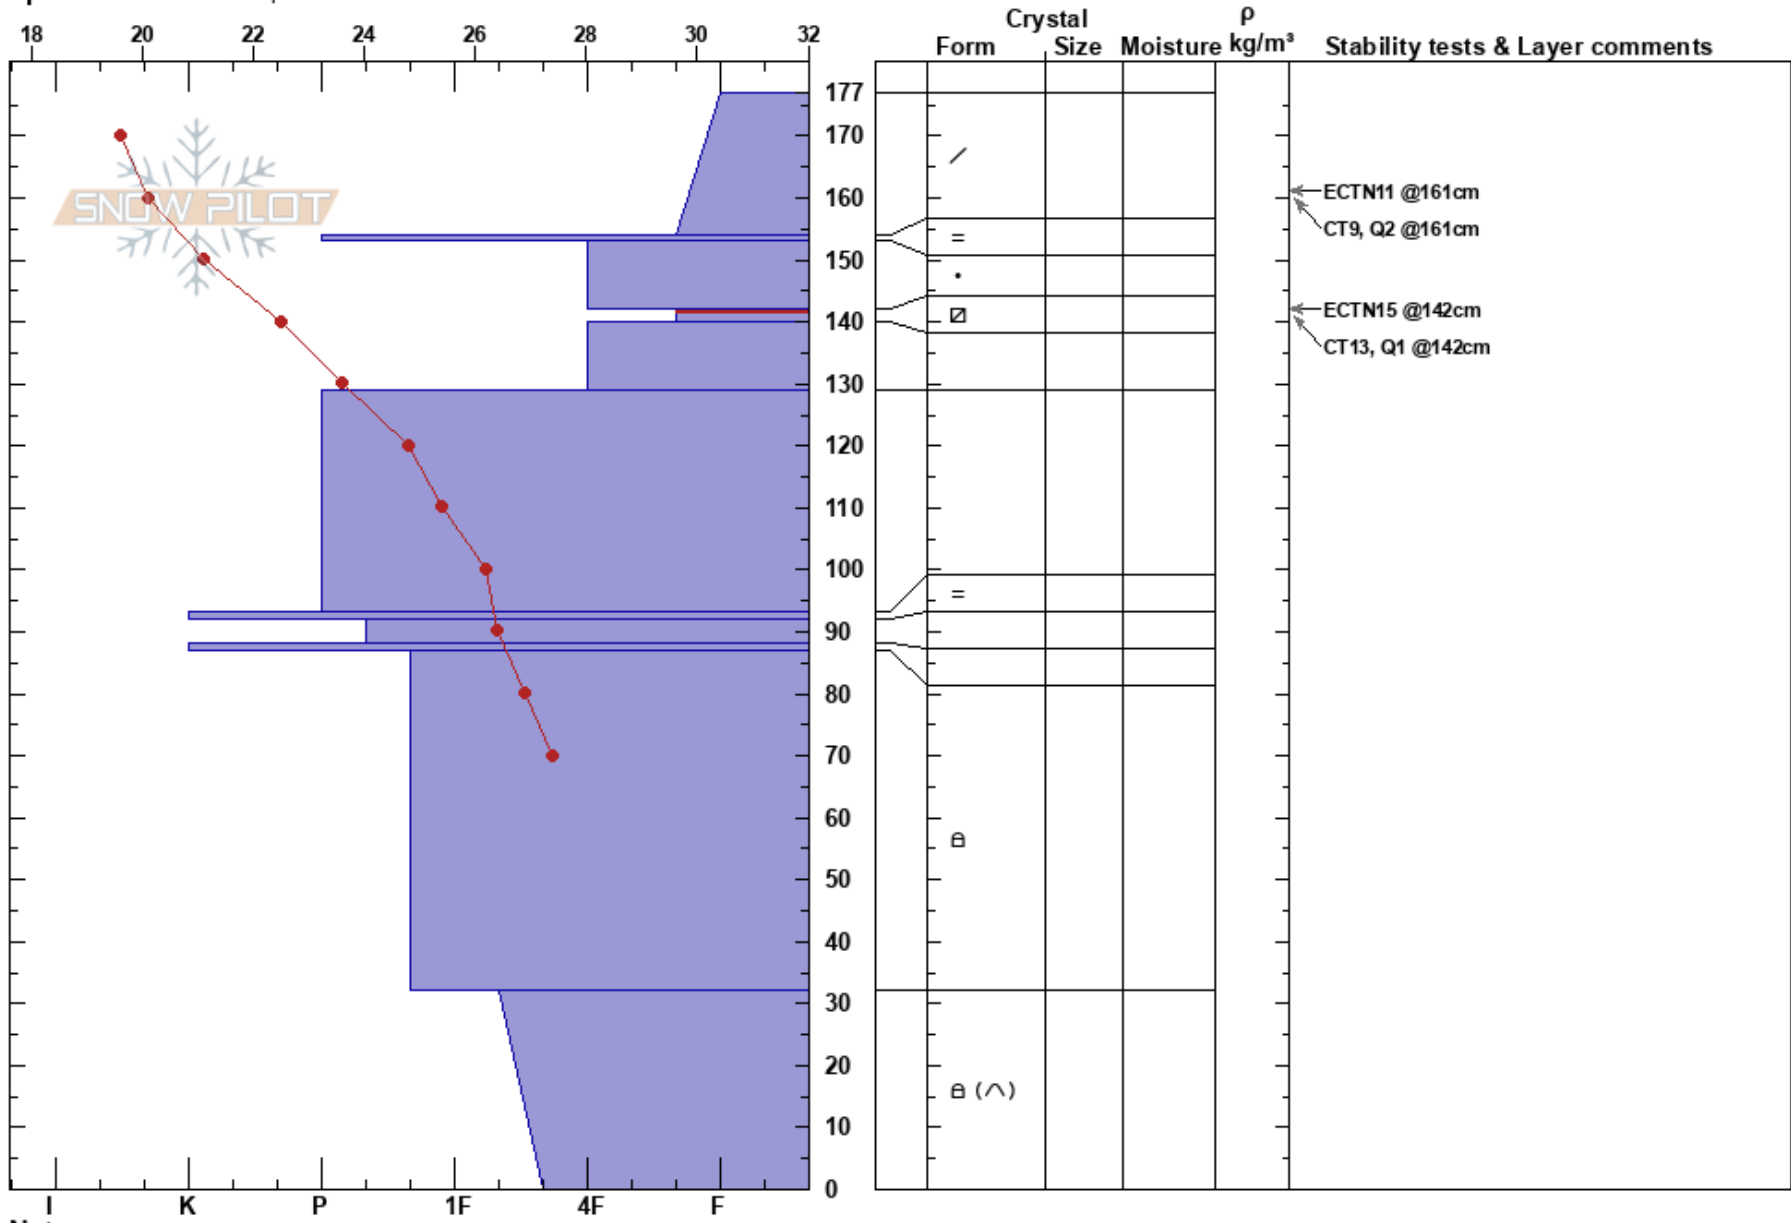

Mill Hollow
 Bear River Range
 UT
 Elevation: 7425 ft
 Aspect: NE
 Specifics: We skied slope

toby weed
 02/18/2019 - 4:00pm
 Co-ord: 41.72745N, -111.72145W
 Slope Angle: 32°
 Wind Loading: previous

Stability: Good HS:177 Layer Notes:
 Air Temperature: 14°F PS: 20 142-140cm: Problematic layer
 Sky Cover: SCT
 Precipitation: NO
 Wind: NE Light Breeze