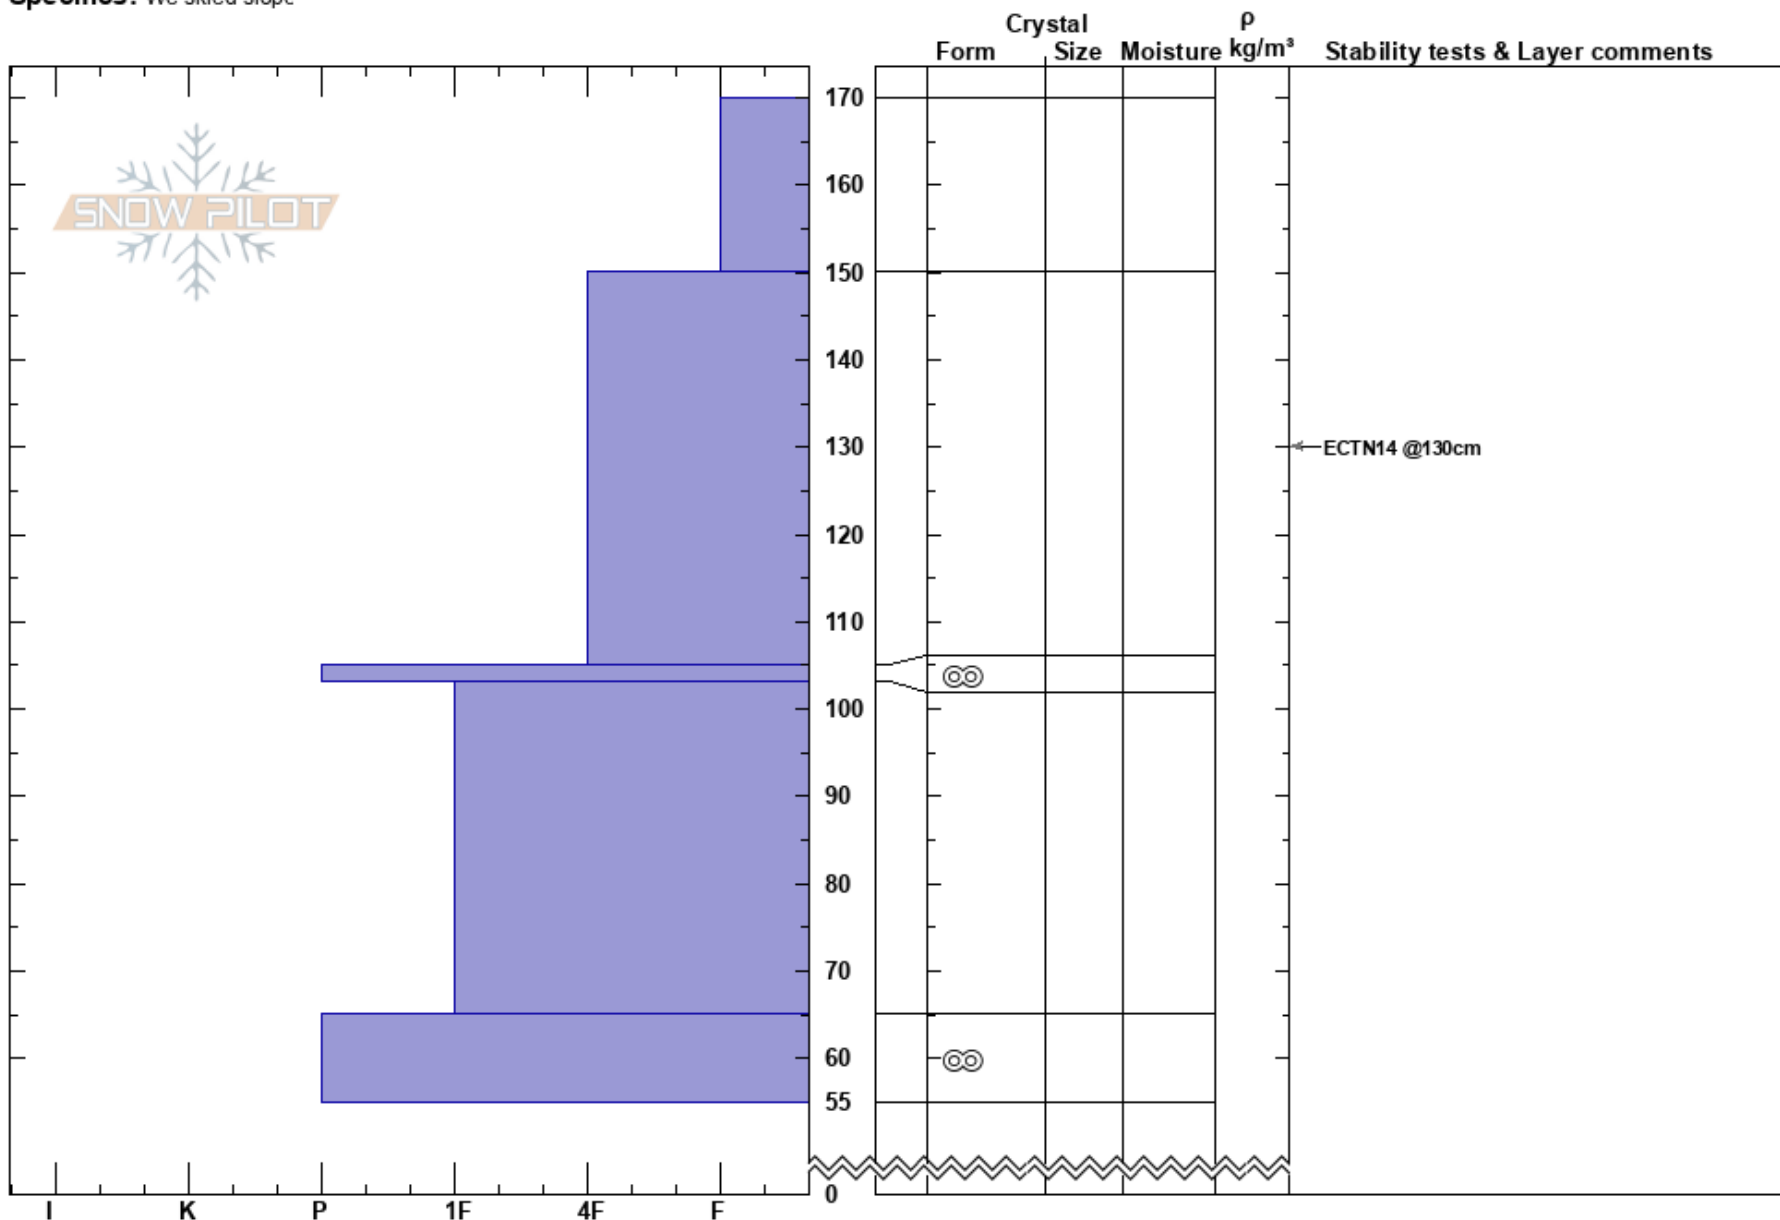

Lower Deer Creek
 San Juan Range
 CO
Elevation: 11300 ft
Aspect: 150°
Specifics: We skied slope

Chris Bilbrey
 02/18/2019 - 3:55pm
Co-ord:
Slope Angle:
Wind Loading: no

Stability: **HS:**170 **Layer Notes:**
Air Temperature: -11°C
Sky Cover: OVC
Precipitation: S2
Wind: S Moderate

Notes: Rounding facets below the lower crust