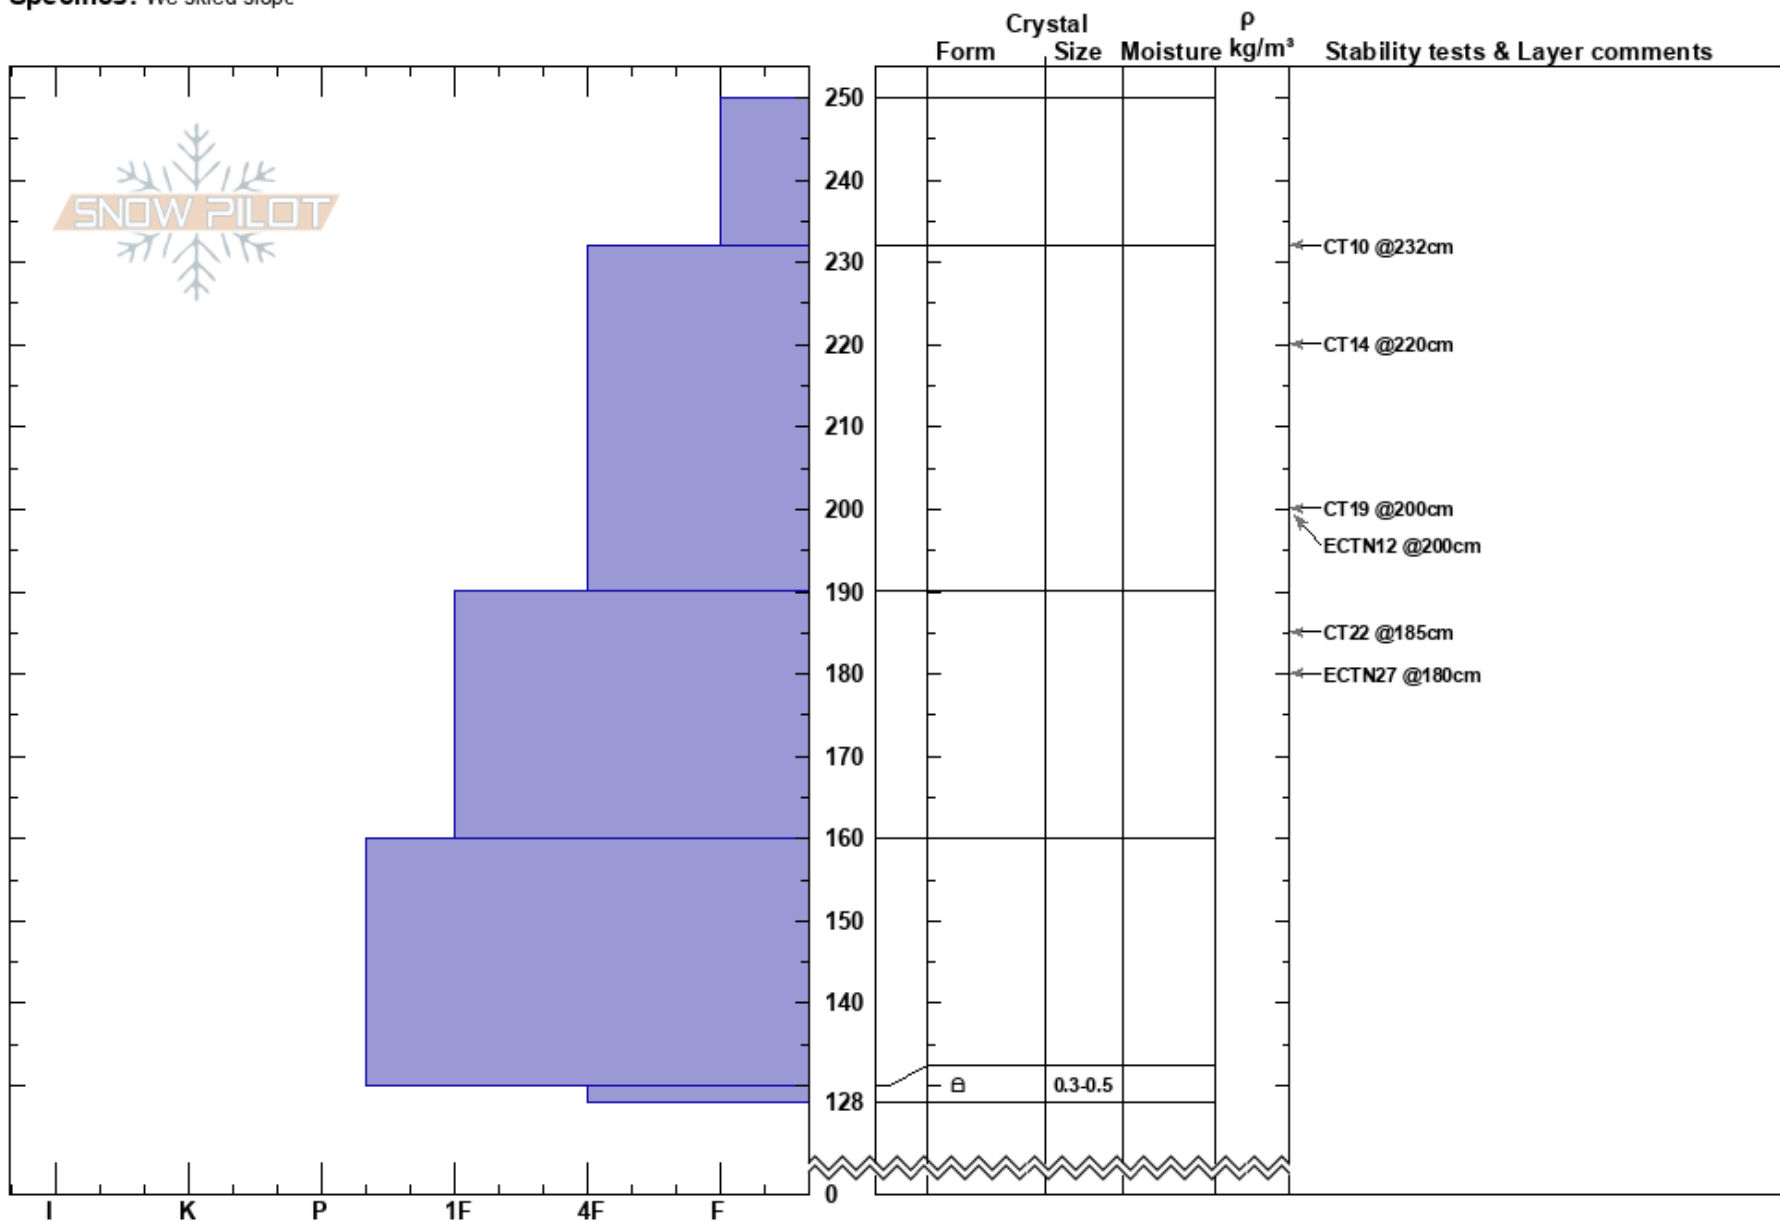

Middle Deer Creek
 San Juan Range
 CO
Elevation: 11400 ft
Aspect: 46°
Specifics: We skied slope

Chris Bilbrey
 02/18/2019 - 1:30pm
Co-ord:
Slope Angle:
Wind Loading: no

Stability: **HS:**250 **Layer Notes:**
Air Temperature: -11°C
Sky Cover: OVC
Precipitation: S2
Wind: S Moderate