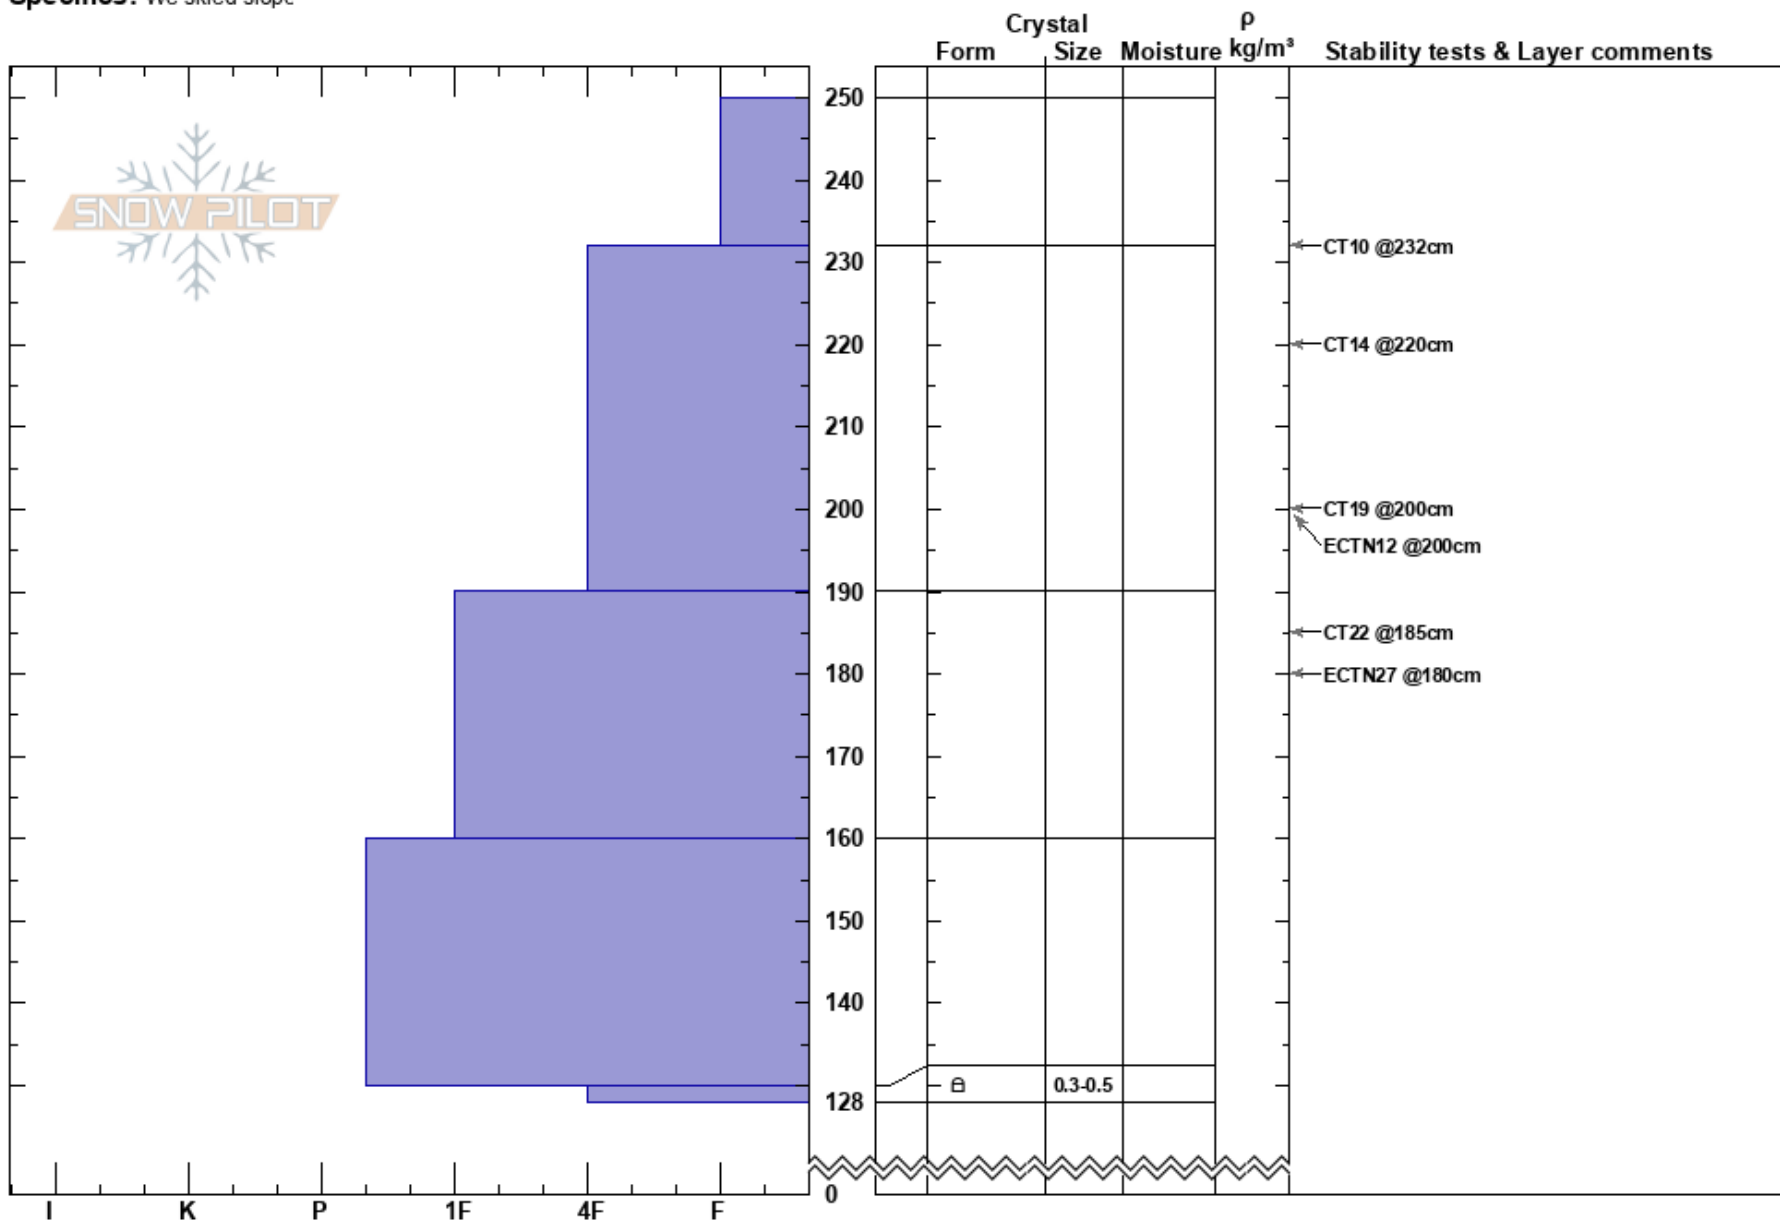

Middle Deer Creek
 San Juan Range
 CO
Elevation: 11400 ft
Aspect: 46°
Specifics: We skied slope

Chris Bilbrey
 02/18/2019 - 1:30pm
Co-ord:
Slope Angle:
Wind Loading: no

Stability: HS:250 **Layer Notes:**
Air Temperature: -11°C
Sky Cover: OVC
Precipitation: S2
Wind: S Moderate