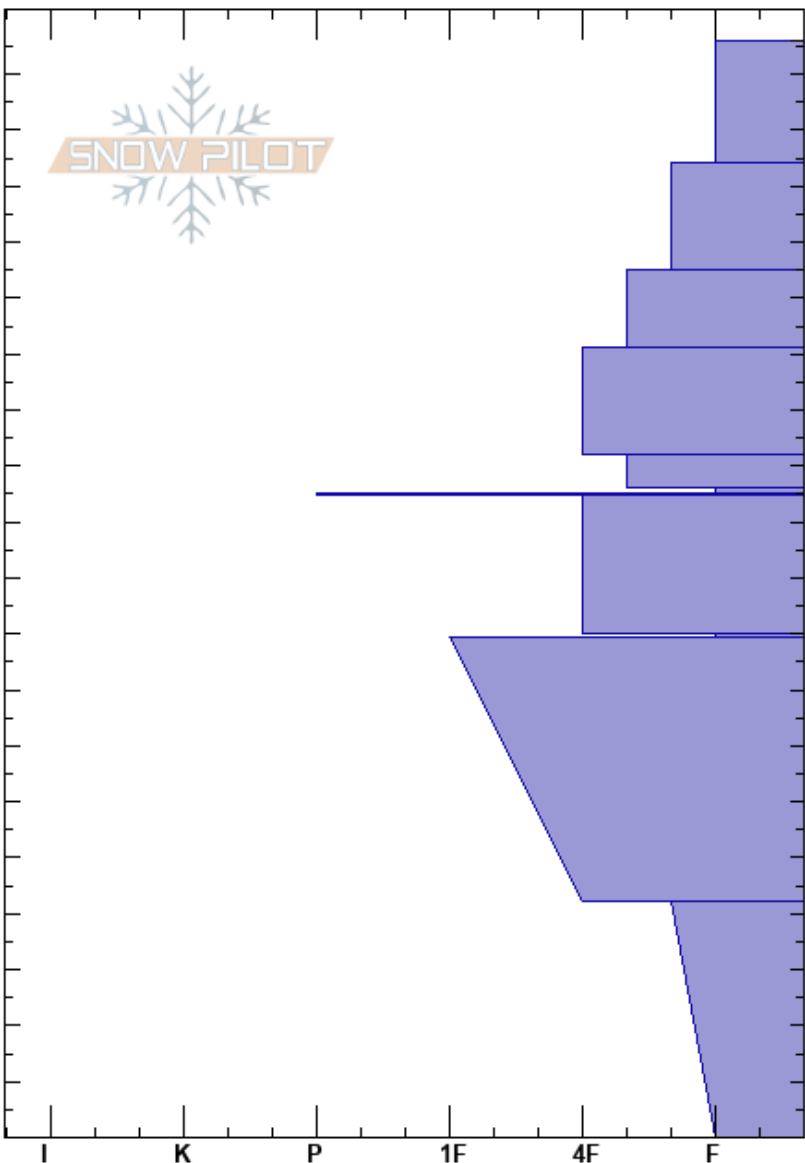

Seeley 02/18/19
 Missions
 MT
 Elevation: 6000 ft
 Aspect: 10°
 Specifics:

Travis Craft
 02/18/2019 - 1:00pm
 Co-ord: 47.32963N, -113.67073W
 Slope Angle: 20°
 Wind Loading:

Stability:
 Air Temperature: -7°C
 Sky Cover: CLR
 Precipitation: NO
 Wind: Calm

HS:196
 116-115cm:Problematic layer

Crystal Form	Crystal Size	Moisture	ρ kg/m ³	Stability tests & Layer comments
+ (/)				← ECTN1 @179cm
/				
/				
/				
□				
+ (*)				← ECTN21 @116cm
=				
∨				
□				
∧				