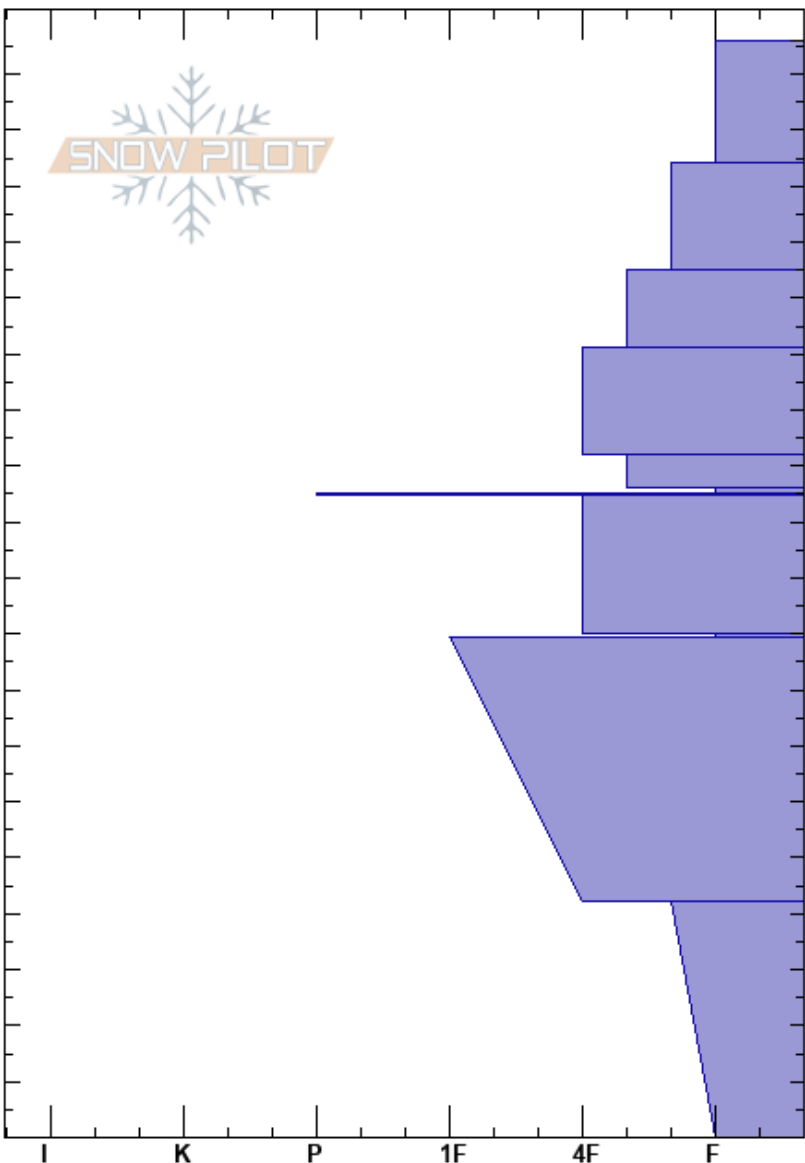

Seeley 02/18/19
 Missions
 MT
 Elevation: 6000 ft
 Aspect: 10°
 Specifics:

Travis Craft
 02/18/2019 - 1:00pm
 Co-ord: 47.32963N, -113.67073W
 Slope Angle: 20°
 Wind Loading:

Stability:
 Air Temperature: -7°C
 Sky Cover: CLR
 Precipitation: NO
 Wind: Calm

HS:196
 116-115cm:Problematic layer

Crystal Form	Crystal Size	Moisture	ρ kg/m ³	Stability tests & Layer comments
+ (/)				
/				← ECTN1 @179cm
/				
/				
□				
+ (*)				← ECTN21 @116cm
=				
∨				
□				
∧				