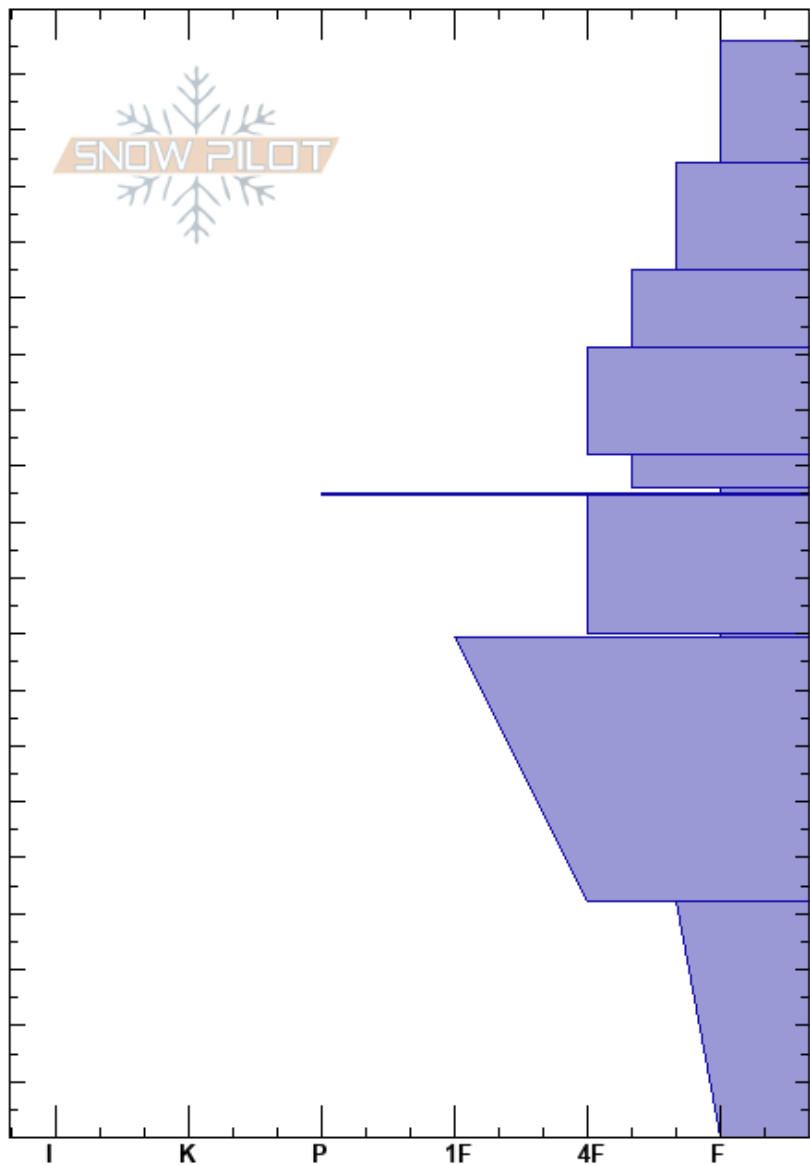

Seeley 02/18/19
 Missions
 MT
 Elevation: 6000 ft
 Aspect: 10°
 Specifics:

Travis Craft
 02/18/2019 - 1:00pm
 Co-ord: 47.32963N, -113.67073W
 Slope Angle: 20°
 Wind Loading:

Stability:
 Air Temperature: -7°C
 Sky Cover: CLR
 Precipitation: NO
 Wind: Calm

HS:196
 116-115cm:Problematic layer

Crystal Form	Crystal Size	Moisture	ρ kg/m ³	Stability tests & Layer comments
+ (/)				← ECTN1 @179cm
/				
/				
/				
□				
+ (*)				← ECTN21 @116cm
=				
∨				
□				
∧				