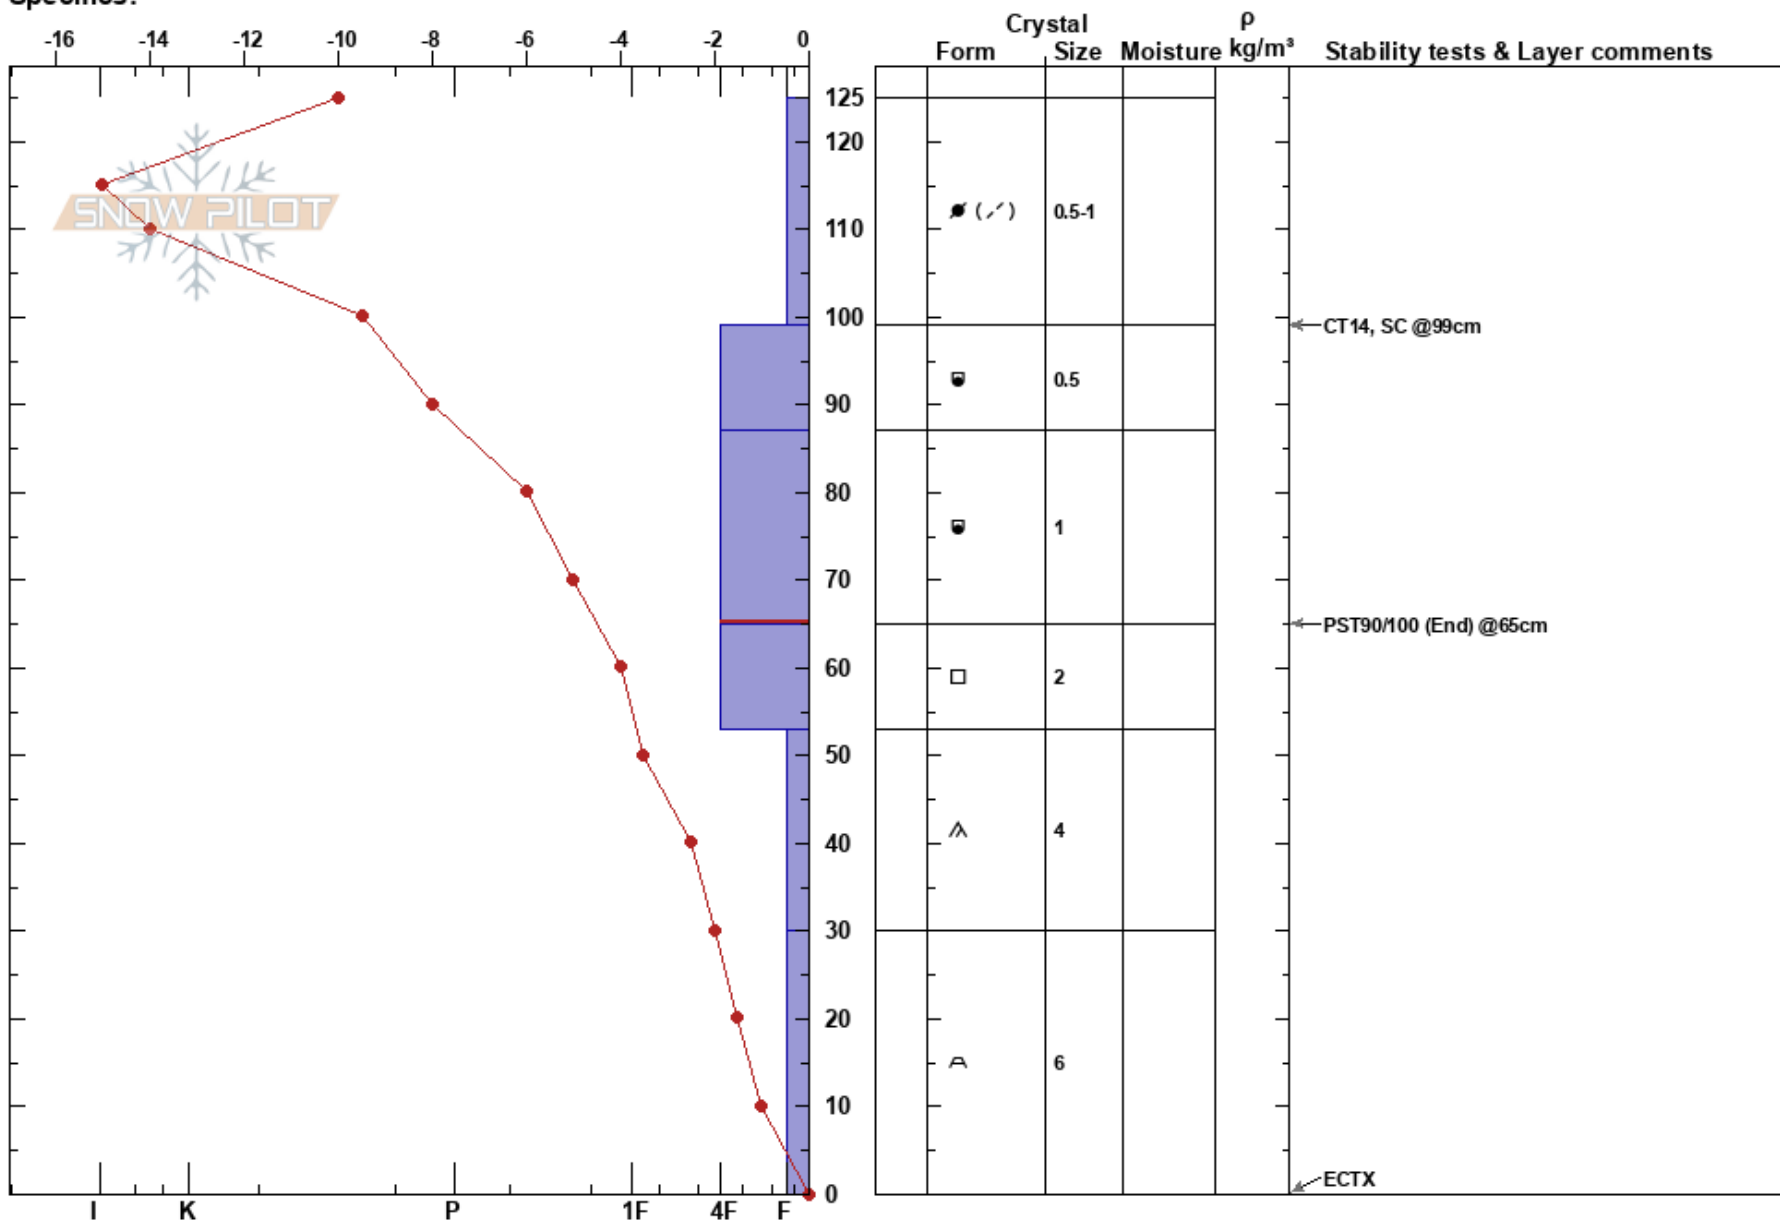

Fremont Creekbed  
 Fremont Pass  
 CO  
**Elevation:** 11200 ft  
**Aspect:** 317°  
**Specifics:**

Eric McCue  
 02/18/2019 - 1:00pm  
**Co-ord:** 13S 398183E 4357211N  
**Slope Angle:** 7°  
**Wind Loading:** previous

**Stability:**  
**Air Temperature:** -7°C  
**Sky Cover:** OVC  
**Precipitation:** NO  
**Wind:** SE Light Breeze

**HS:** 125  
**PF:** 35 87-65cm: Problematic layer  
**PS:** 10

Notes: