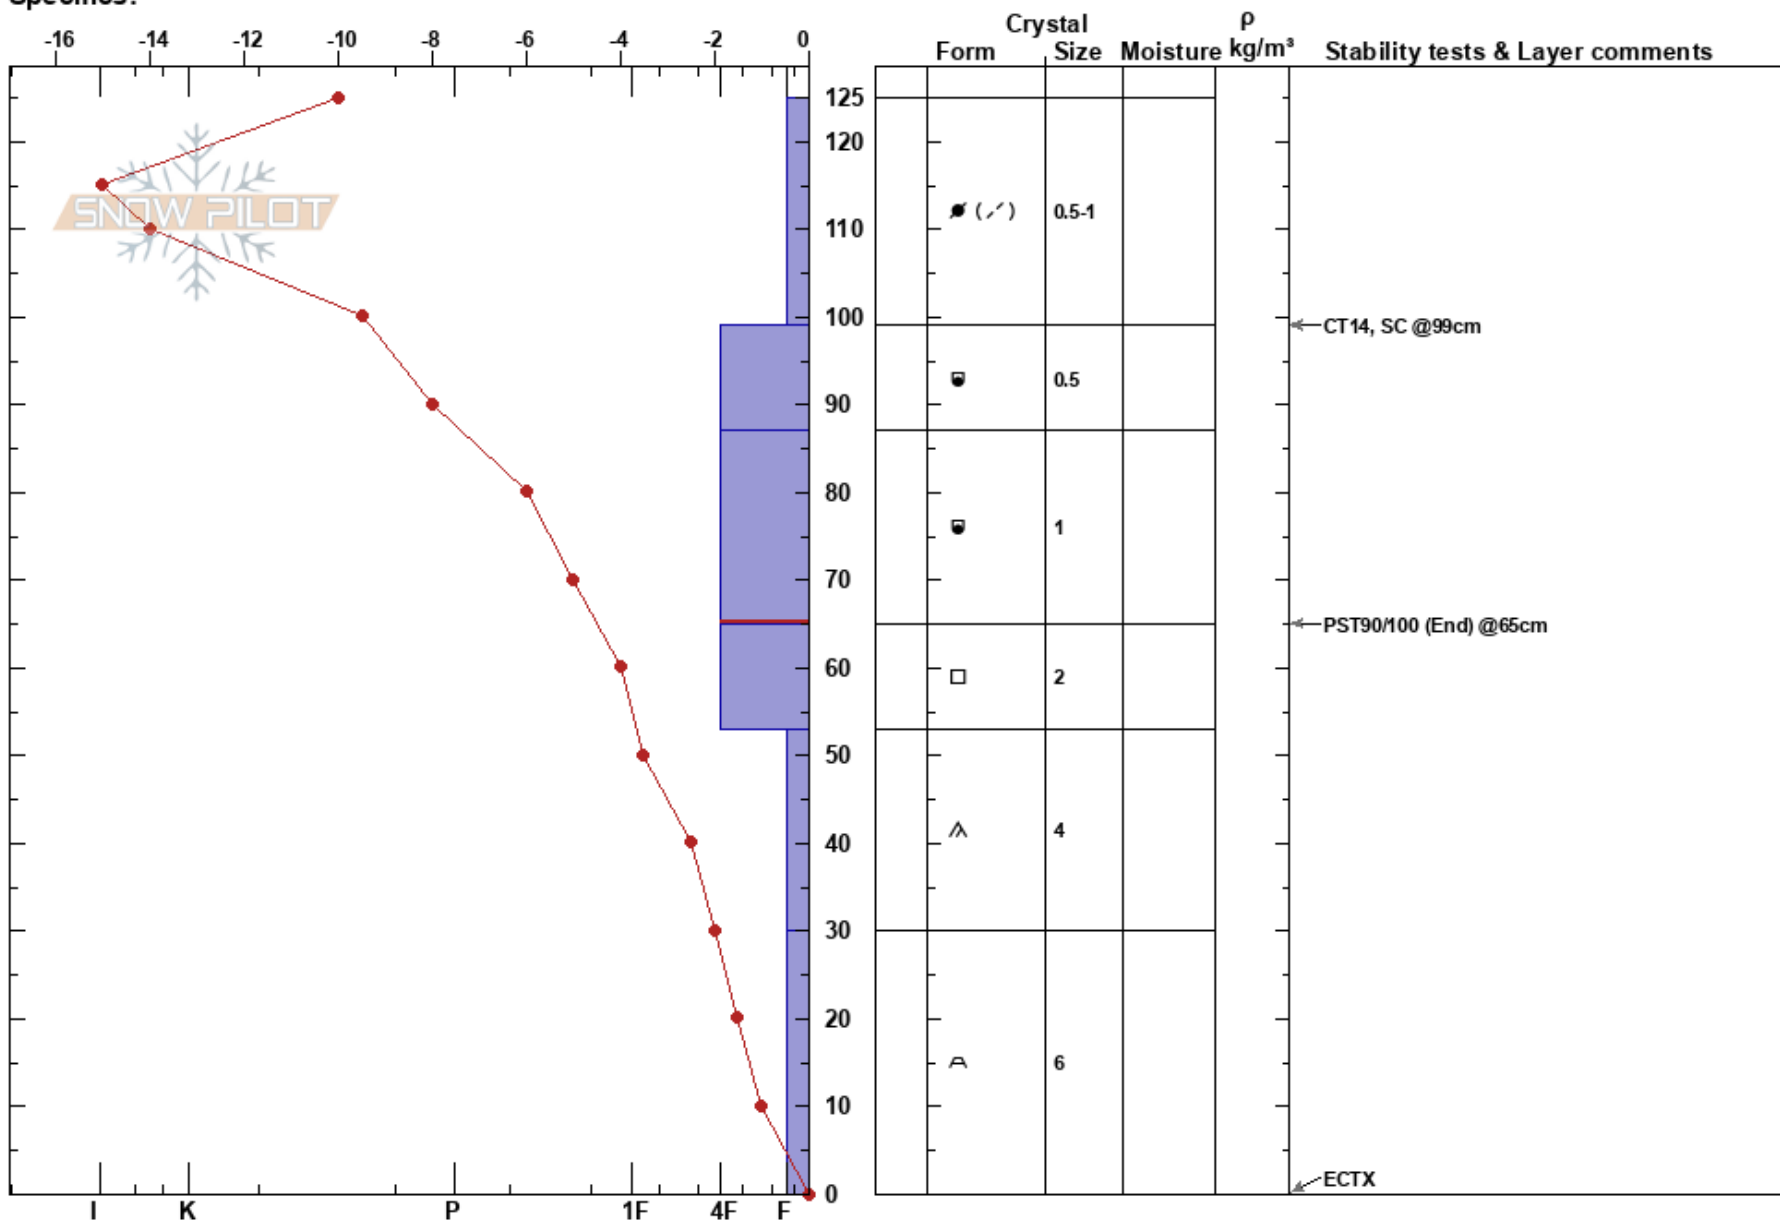

Fremont Creekbed
 Fremont Pass
 CO
Elevation: 11200 ft
Aspect: 317°
Specifics:

Eric McCue
 02/18/2019 - 1:00pm
Co-ord: 13S 398183E 4357211N
Slope Angle: 7°
Wind Loading: previous

Stability:
Air Temperature: -7°C
Sky Cover: OVC
Precipitation: NO
Wind: SE Light Breeze

HS: 125
PF: 35 87-65cm: Problematic layer
PS: 10

Notes: