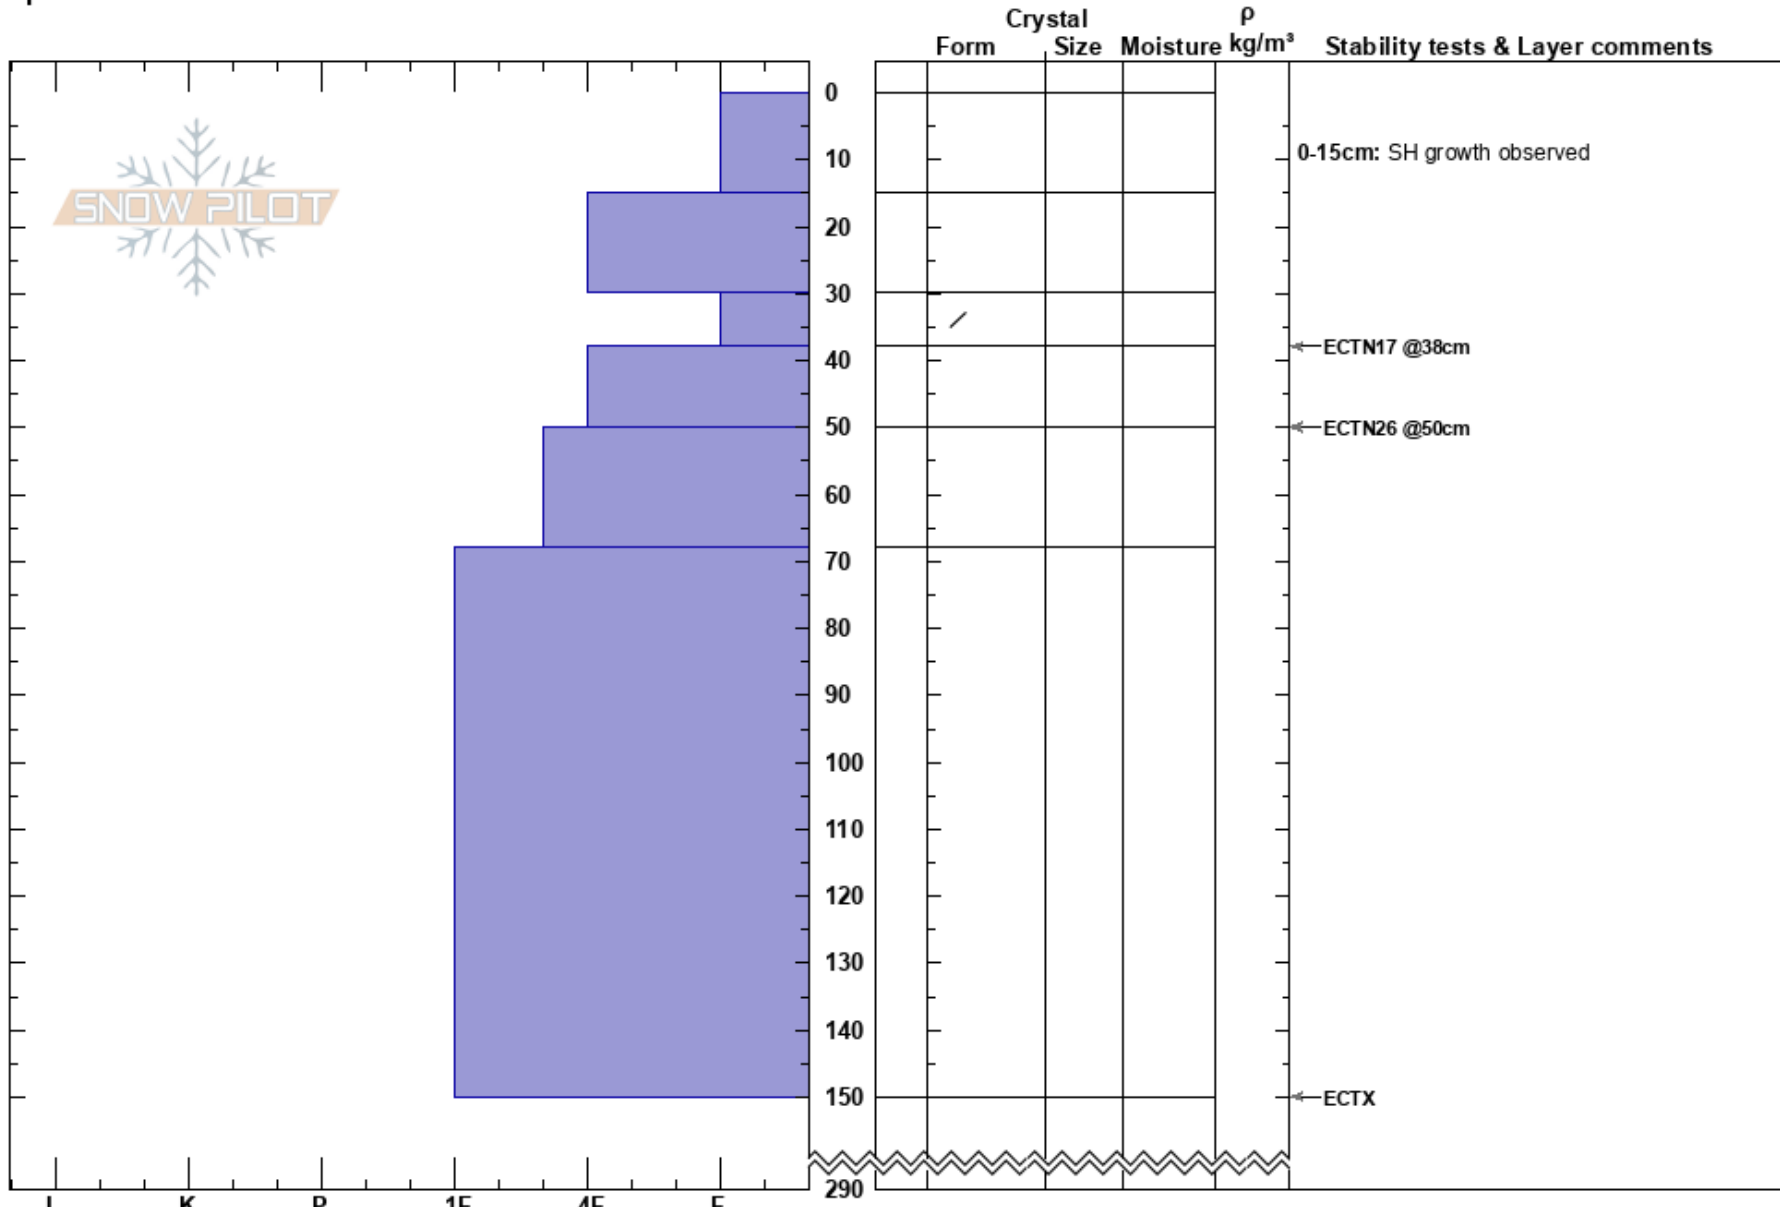

Top Paranoia Bootpack
Teton Range
WY
Elevation: 9600 ft
Aspect: 0°
Specifics:

dave Van ham
02/18/2019 - 10:30am
Co-ord:
Slope Angle: 24°
Wind Loading:

Stability:
Air Temperature:
Sky Cover: CLR
Precipitation: NO
Wind: SW Calm

HS:290
0-15cm: SH growth observed
30-38cm: Problematic layer

Notes: Pit dug 50 ft from the top of the bootpack in a sheltered area that sees little to no traffic.