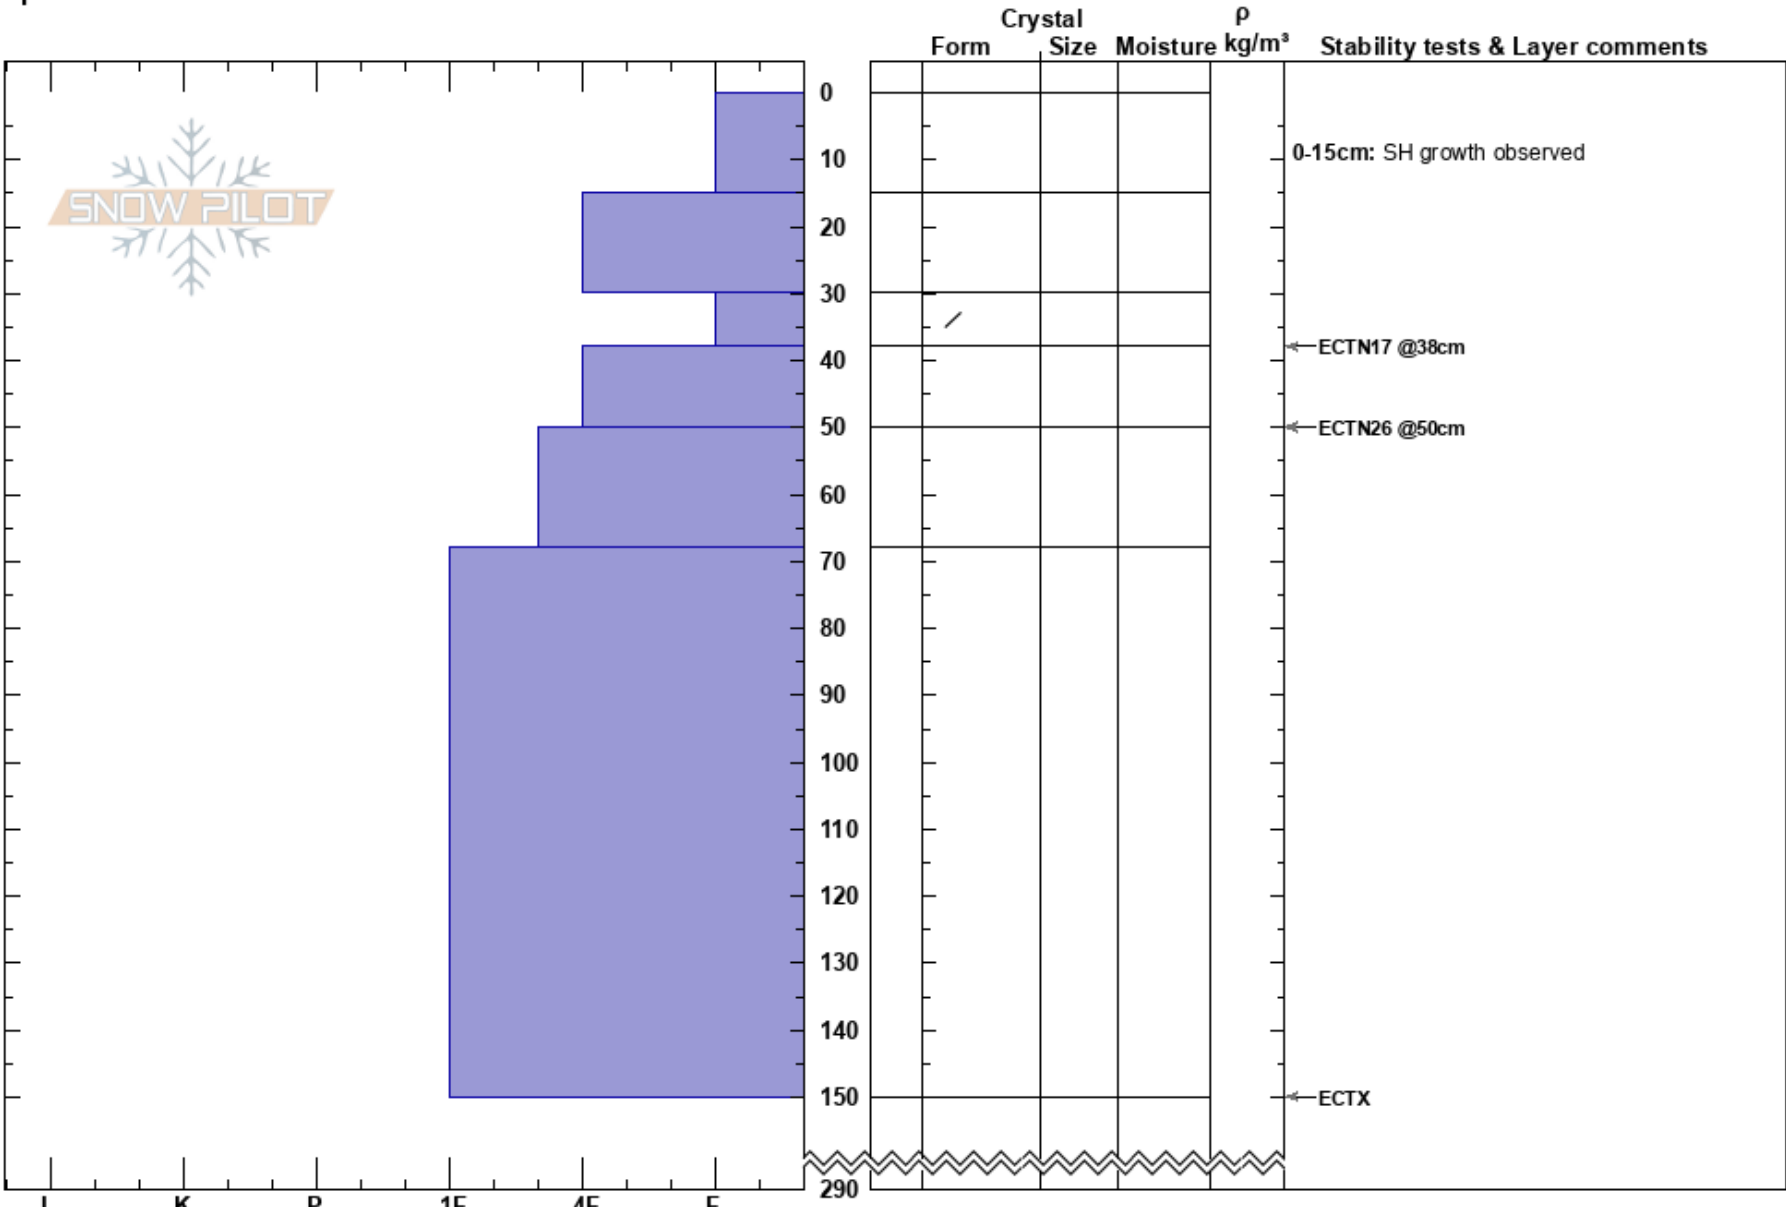

Top Paranoia Bootpack
 Teton Range
 WY
 Elevation: 9600 ft
 Aspect: 0°
 Specifics:

dave Van ham
 02/18/2019 - 10:30am
 Co-ord:
 Slope Angle: 24°
 Wind Loading:

Stability:
 Air Temperature:
 Sky Cover: CLR
 Precipitation: NO
 Wind: SW Calm

HS:290
 0-15cm: SH growth observed
 30-38cm: Problematic layer

Notes: Pit dug 50 ft from the top of the bootpack in a sheltered area that sees little to no traffic.