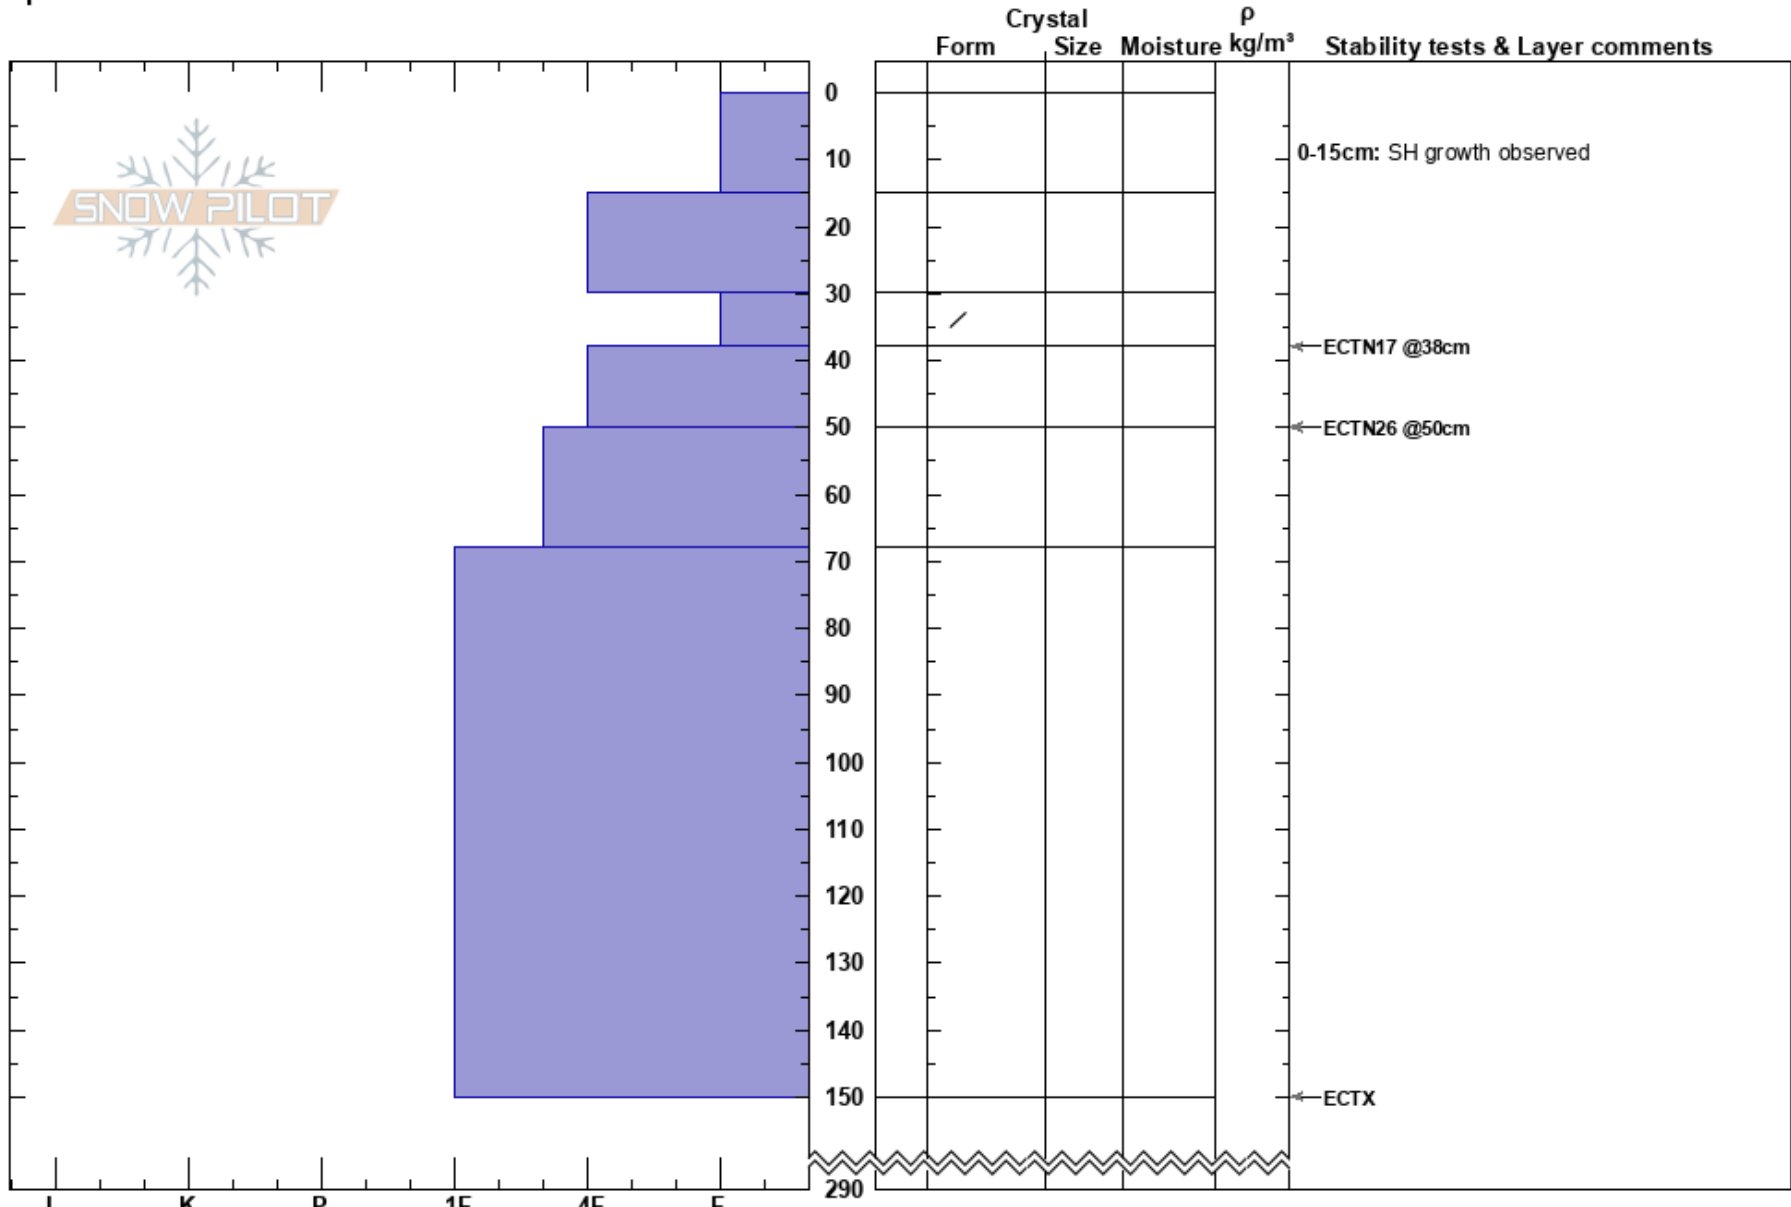

Top Paranoia Bootpack
 Teton Range
 WY
 Elevation: 9600 ft
 Aspect: 0°
 Specifics:

dave Van ham
 02/18/2019 - 10:30am
 Co-ord:
 Slope Angle: 24°
 Wind Loading:

Stability:
 Air Temperature:
 Sky Cover: CLR
 Precipitation: NO
 Wind: SW Calm

HS:290
 0-15cm: SH growth observed
 30-38cm: Problematic layer

Notes: Pit dug 50 ft from the top of the bootpack in a sheltered area that sees little to no traffic.