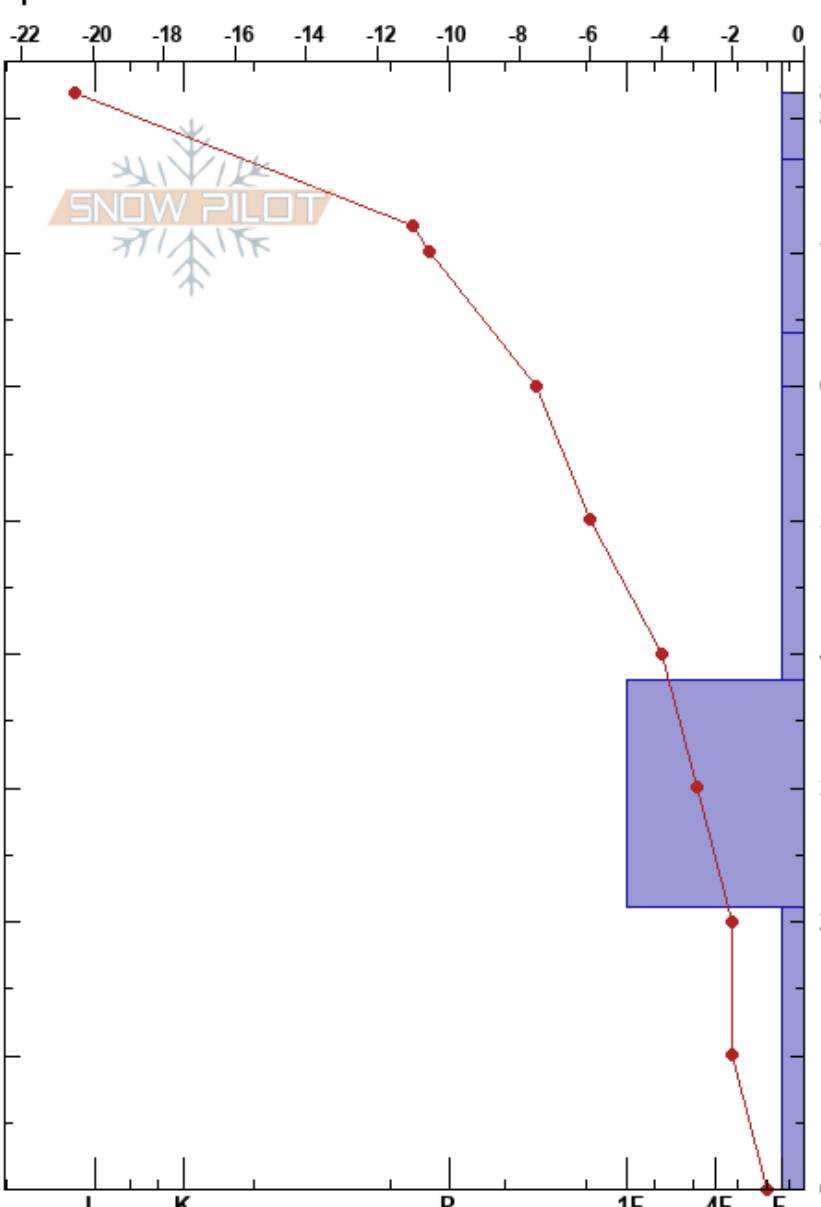

Conley Lakes
 Mosquito Range
 CO
 Elevation: 11250 ft
 Aspect: 245°
 Specifics:

Eric McCue
 02/18/2019 - 10:15am
 Co-ord: 13S 394658E 4346359N
 Slope Angle: 8°
 Wind Loading: previous

Stability:
 Air Temperature: -16°C
 Sky Cover: FEW
 Precipitation: NO
 Wind: SE Light Breeze

HS:82
 PF:80
 PS:20
 38-21cm:Problematic layer

Form	Crystal Size	Moisture	ρ kg/m ³	Stability tests & Layer comments
• (,')	0.5-1			
•	0.5			
□	1			← CT14, BRK @60cm
□	2			
△	8			← ECTN15 @38cm ← PST35/100 (SF) @38cm
△	6			