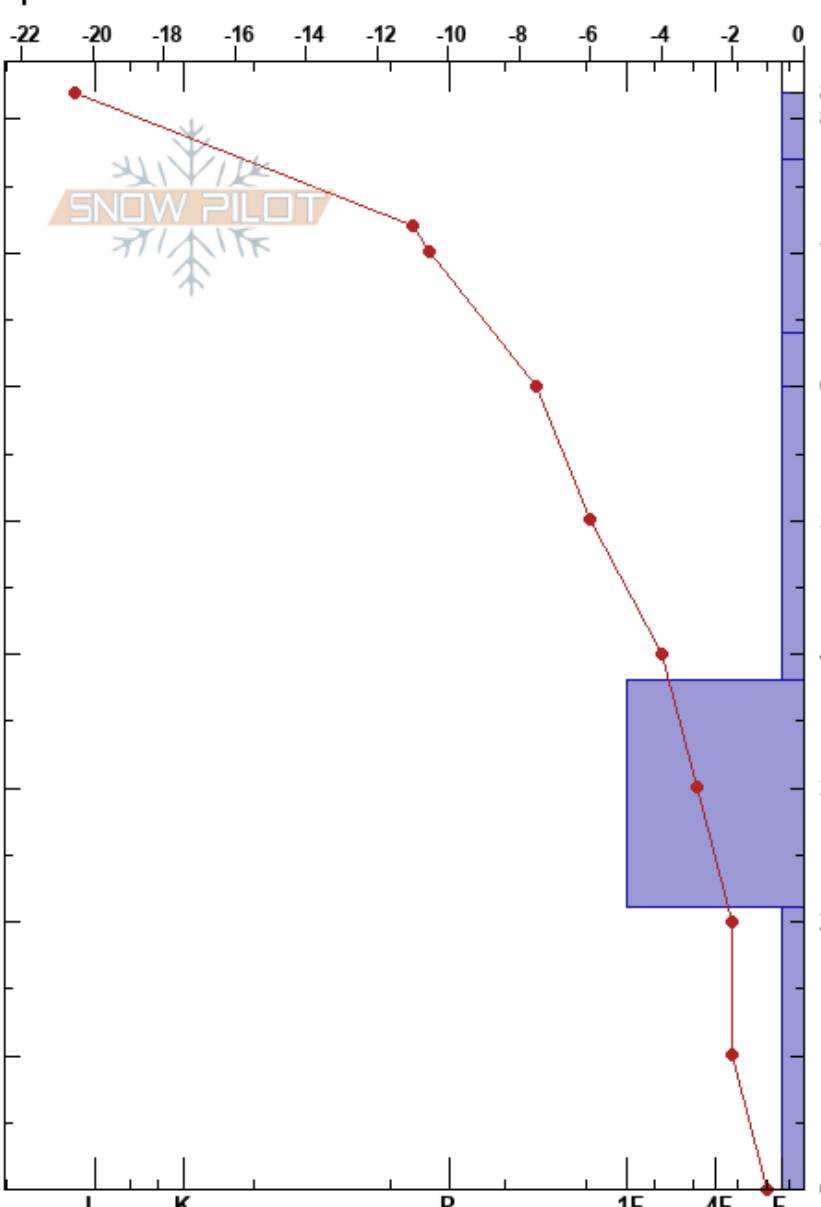

Conley Lakes  
 Mosquito Range  
 CO  
 Elevation: 11250 ft  
 Aspect: 245°  
 Specifics:

Eric McCue  
 02/18/2019 - 10:15am  
 Co-ord: 13S 394658E 4346359N  
 Slope Angle: 8°  
 Wind Loading: previous

Stability:  
 Air Temperature: -16°C  
 Sky Cover: FEW  
 Precipitation: NO  
 Wind: SE Light Breeze

HS:82  
 PF:80  
 PS:20  
 38-21cm:Problematic layer

Form	Crystal Size	Moisture	$\rho$ kg/m <sup>3</sup>	Stability tests & Layer comments
• (,')	0.5-1			
•	0.5			
□	1			← CT14, BRK @60cm
□	2			
△	8			← ECTN15 @38cm ← PST35/100 (SF) @38cm
△	6			