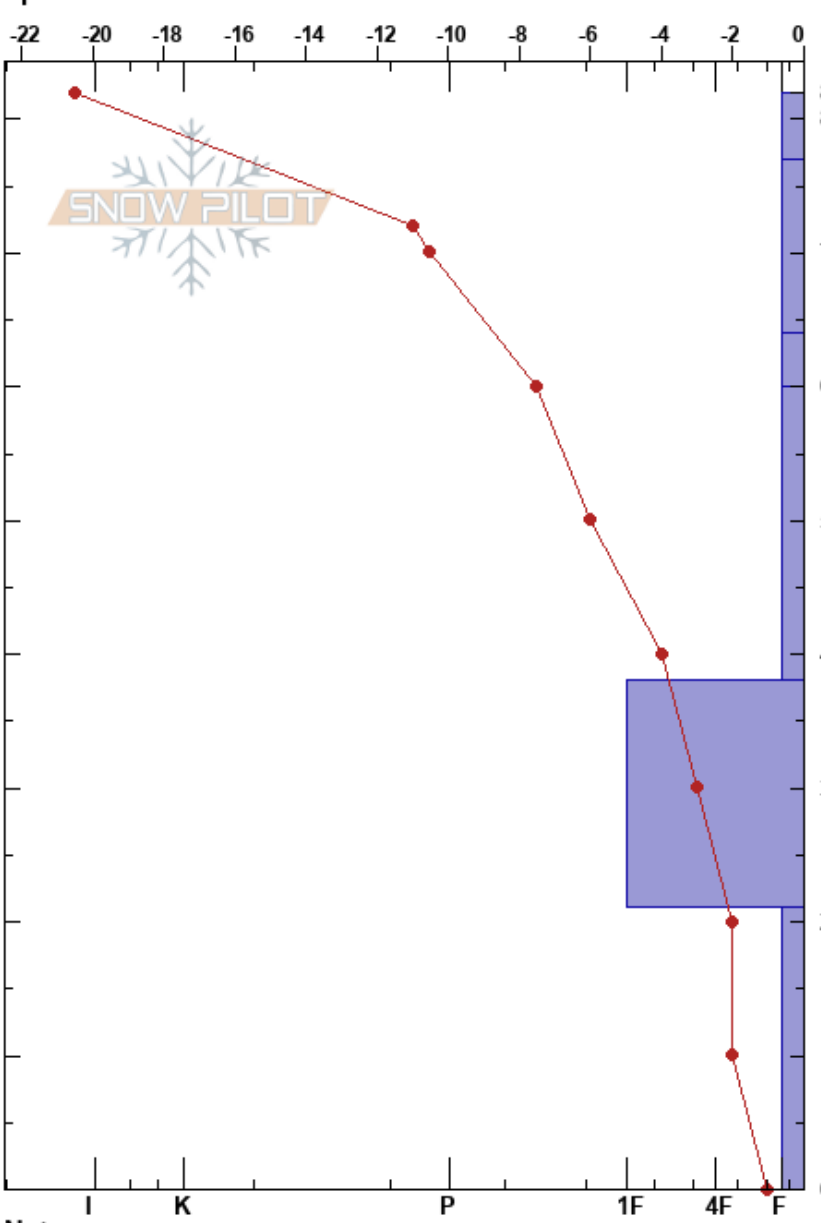

Conley Lakes
 Mosquito Range
 CO
 Elevation: 11250 ft
 Aspect: 245°
 Specifics:

Eric McCue
 02/18/2019 - 10:15am
 Co-ord: 13S 394658E 4346359N
 Slope Angle: 8°
 Wind Loading: previous

Stability:
 Air Temperature: -16°C
 Sky Cover: FEW
 Precipitation: NO
 Wind: SE Light Breeze

HS:82
 PF:80
 PS:20
 38-21cm:Problematic layer

Form	Crystal		Moisture	ρ kg/m ³	Stability tests & Layer comments
	Size				
• (,')	0.5-1				
•	0.5				
□	1				← CT14, BRK @60cm
□	2				
△	8				← ECTN15 @38cm ← PST35/100 (SF) @38cm
△	6				