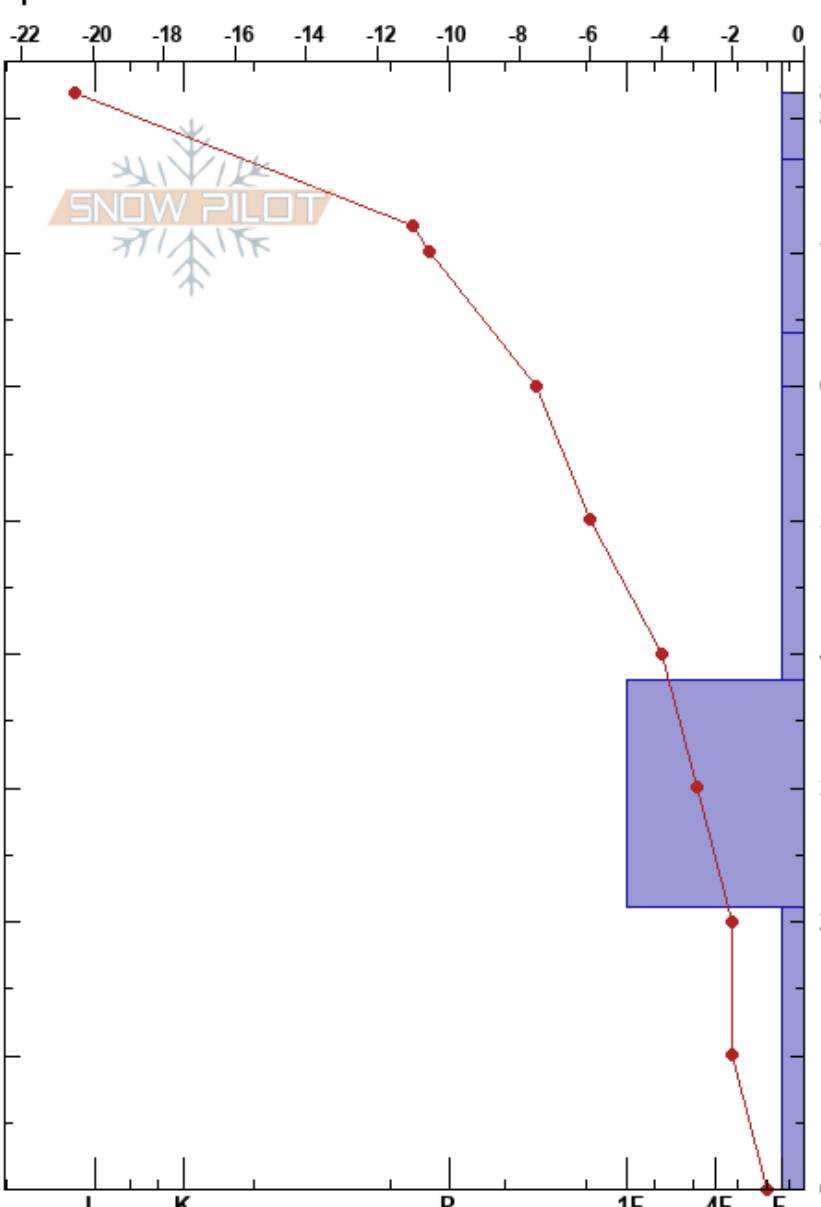

Conley Lakes
 Mosquito Range
 CO
Elevation: 11250 ft
Aspect: 245°
Specifics:

Eric McCue
 02/18/2019 - 10:15am
Co-ord: 13S 394658E 4346359N
Slope Angle: 8°
Wind Loading: previous

Stability:
Air Temperature: -16°C
Sky Cover: FEW
Precipitation: NO
Wind: SE Light Breeze

HS:82
PF:80
PS:20
 38-21cm:Problematic layer

Form	Crystal		ρ kg/m ³	Stability tests & Layer comments
	Size	Moisture		
• (,')	0.5-1			
•	0.5			
□	1			← CT14, BRK @60cm
□	2			
△	8			← ECTN15 @38cm ← PST35/100 (SF) @38cm
△	6			