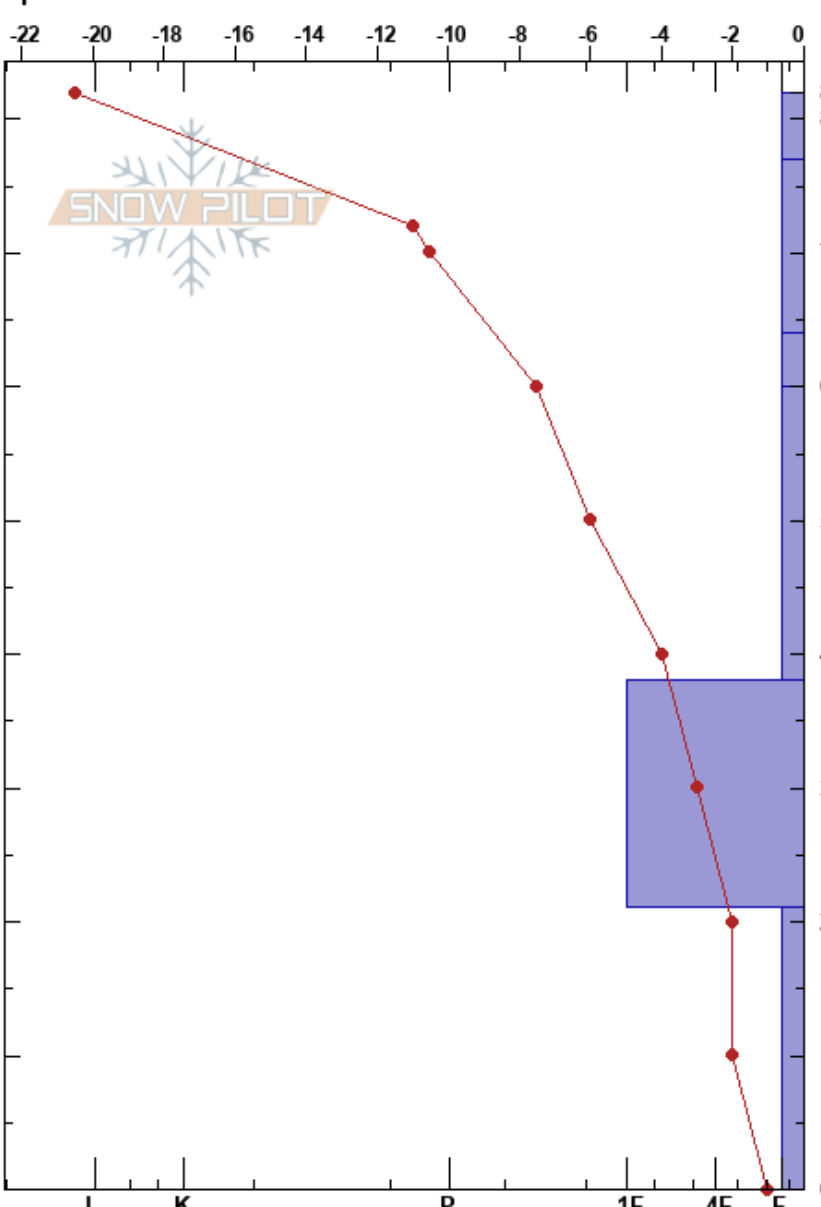

Conley Lakes
 Mosquito Range
 CO
 Elevation: 11250 ft
 Aspect: 245°
 Specifics:

Eric McCue
 02/18/2019 - 10:15am
 Co-ord: 13S 394658E 4346359N
 Slope Angle: 8°
 Wind Loading: previous

Stability:
 Air Temperature: -16°C
 Sky Cover: FEW
 Precipitation: NO
 Wind: SE Light Breeze

HS:82
 PF:80
 PS:20
 38-21cm:Problematic layer

Form	Crystal		ρ kg/m ³	Stability tests & Layer comments
	Size	Moisture		
• (,')	0.5-1			
•	0.5			
□	1			← CT14, BRK @60cm
□	2			
△	8			← ECTN15 @38cm ← PST35/100 (SF) @38cm
△	6			