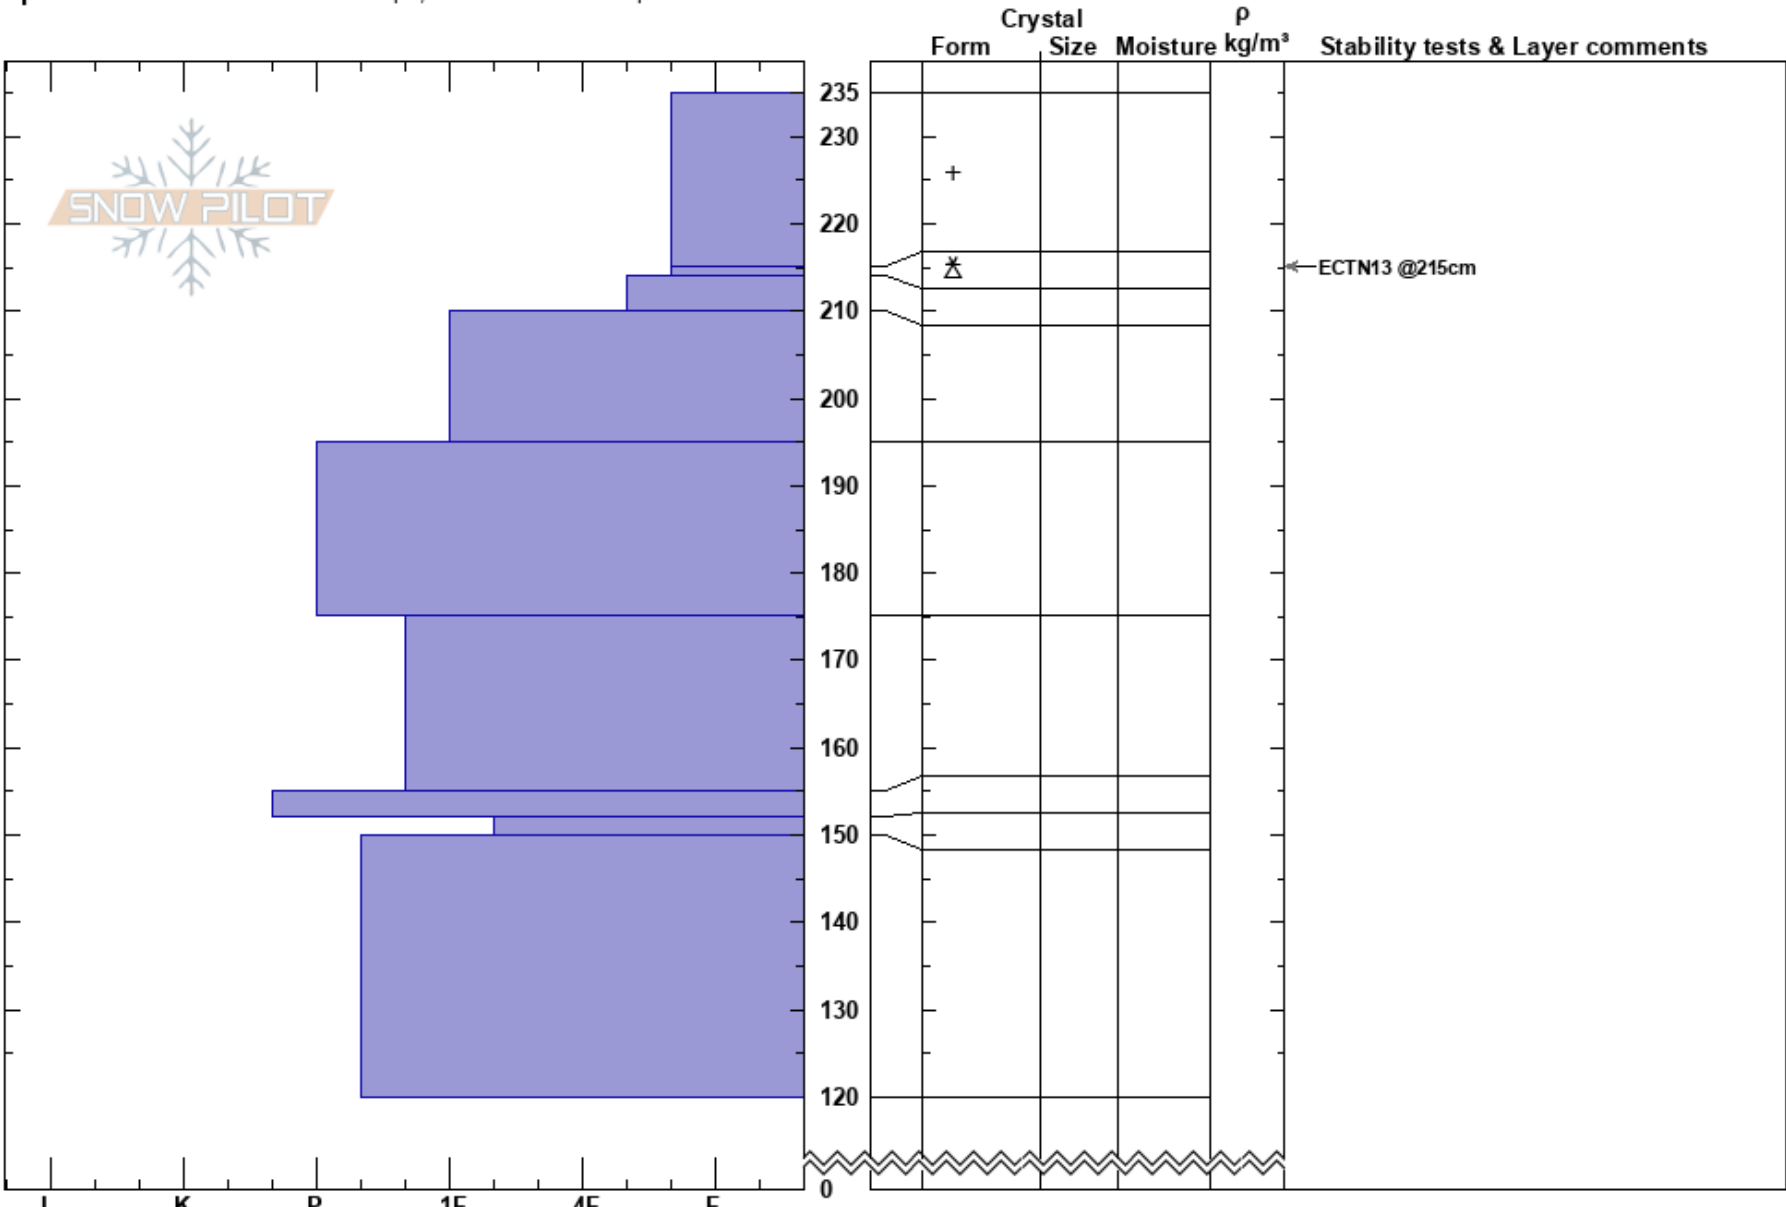

Crown Butte  
Cooke City  
MT  
Elevation: 9600 ft  
Aspect: 138°  
Specifics: Snowmobile tracks on slope; We snowmobiled slope

Ian Hoyer  
02/18/2019 - 9:00am  
Co-ord: 45.04981N, -109.96120W  
Slope Angle: 15°  
Wind Loading: previous

Stability: Good  
Air Temperature:  
Sky Cover: CLR  
Precipitation: NO  
Wind: Calm

HS:235  
PF:30 215-214cm:Problematic layer

Notes: Surface hoar on the snow surface.