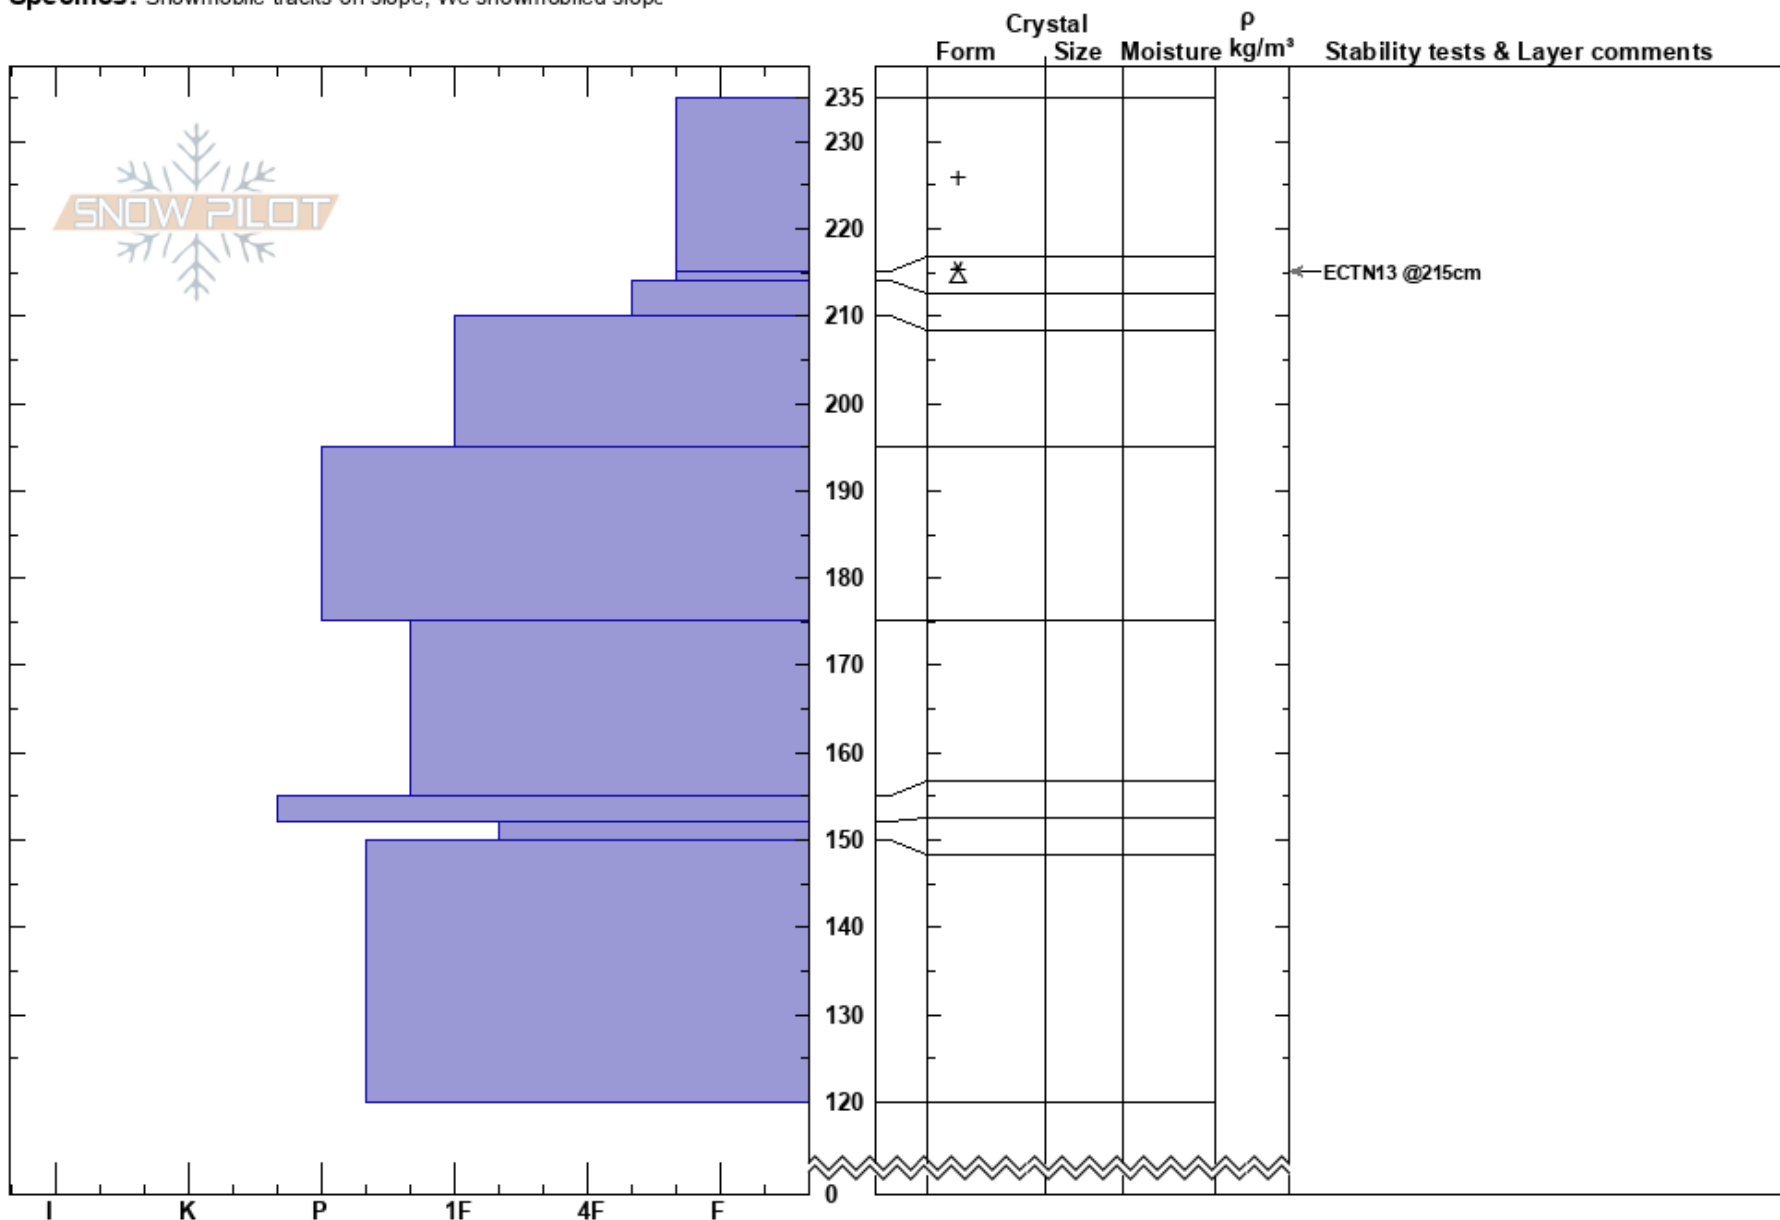

Crown Butte
 Cooke City
 MT
Elevation: 9600 ft
Aspect: 138°
Specifics: Snowmobile tracks on slope; We snowmobiled slope

Ian Hoyer
 02/18/2019 - 9:00am
Co-ord: 45.04981N, -109.96120W
Slope Angle: 15°
Wind Loading: previous

Stability: Good
Air Temperature:
Sky Cover: CLR
Precipitation: NO
Wind: Calm

HS:235
PF:30 215-214cm:Problematic layer

Notes: Surface hoar on the snow surface.