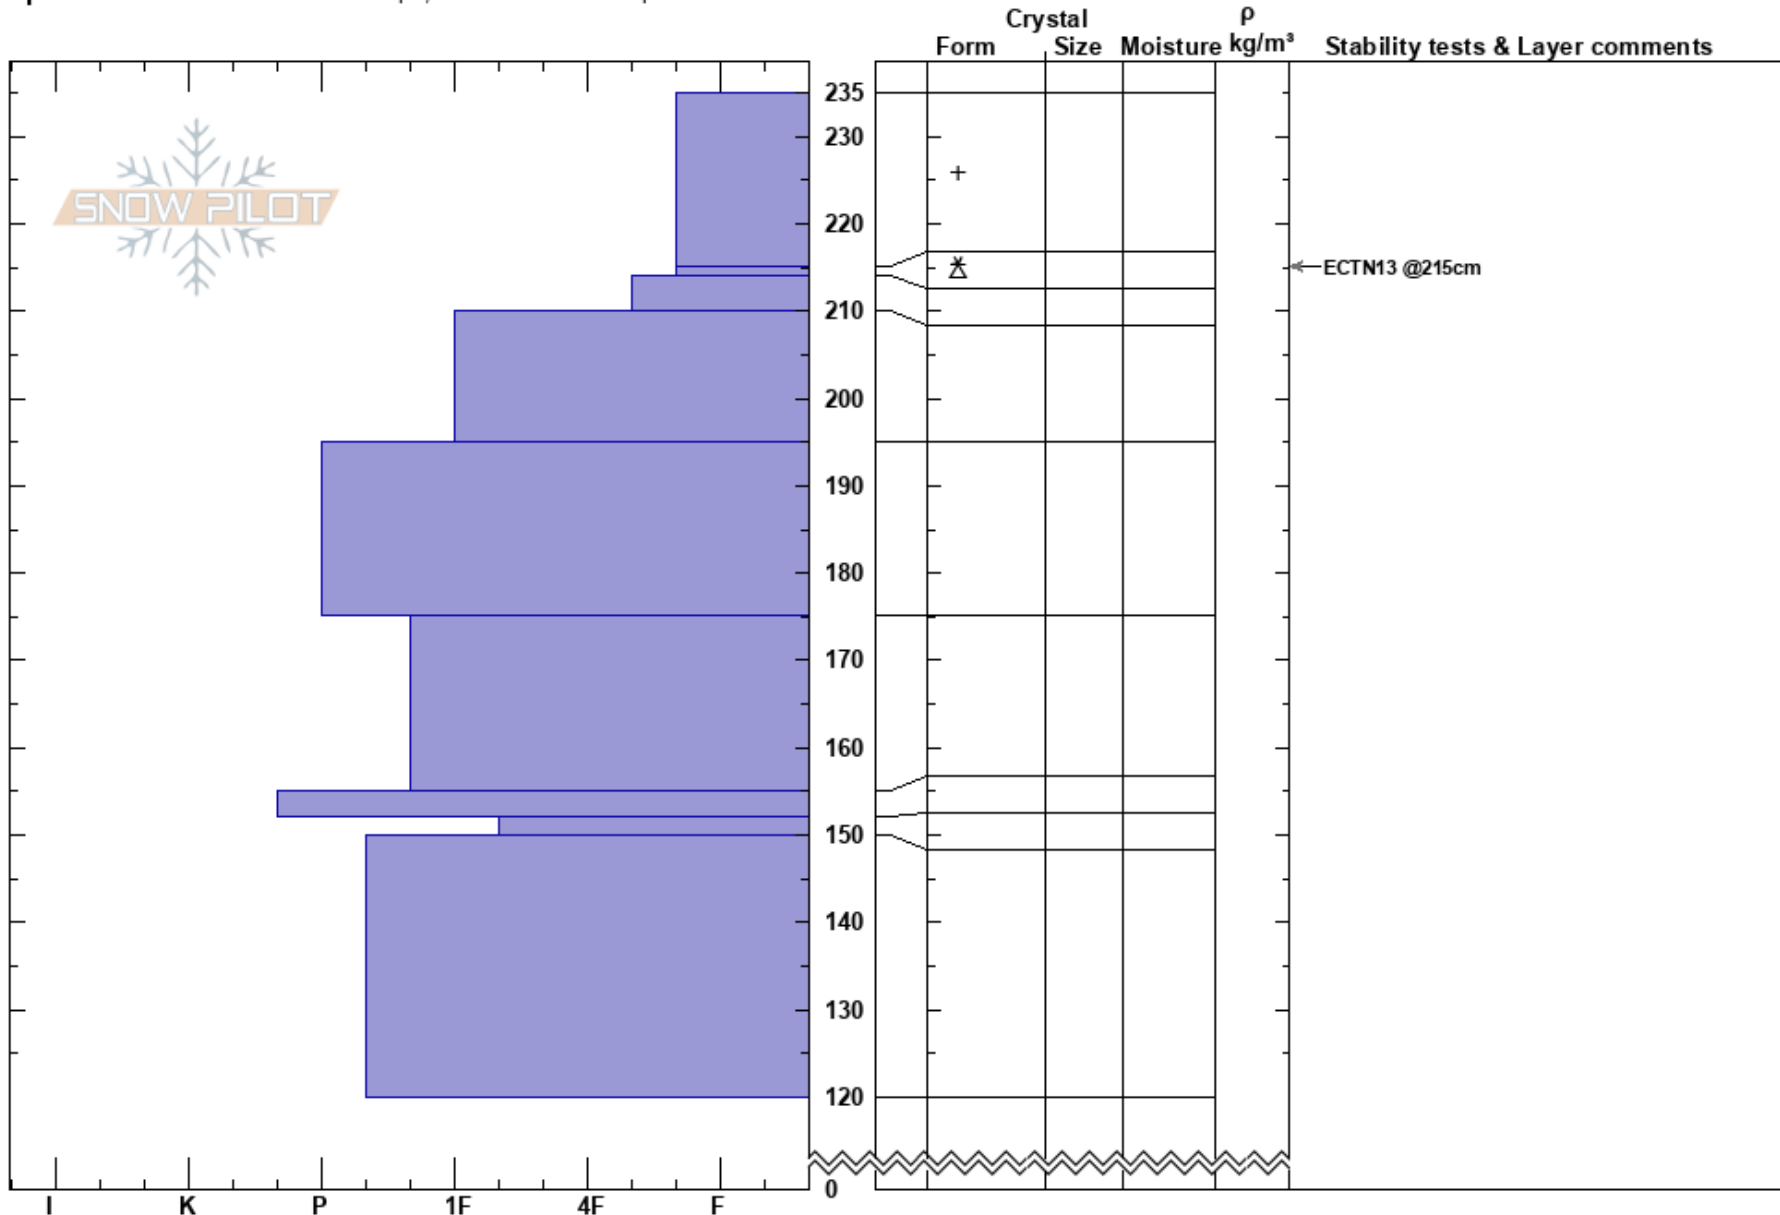

Crown Butte  
 Cooke City  
 MT  
 Elevation: 9600 ft  
 Aspect: 138°  
 Specifics: Snowmobile tracks on slope; We snowmobiled slope

Ian Hoyer  
 02/18/2019 - 9:00am  
 Co-ord: 45.04981N, -109.96120W  
 Slope Angle: 15°  
 Wind Loading: previous

Stability: Good  
 Air Temperature:  
 Sky Cover: CLR  
 Precipitation: NO  
 Wind: Calm

HS:235  
 PF:30  
 215-214cm:Problematic layer

Notes: Surface hoar on the snow surface.