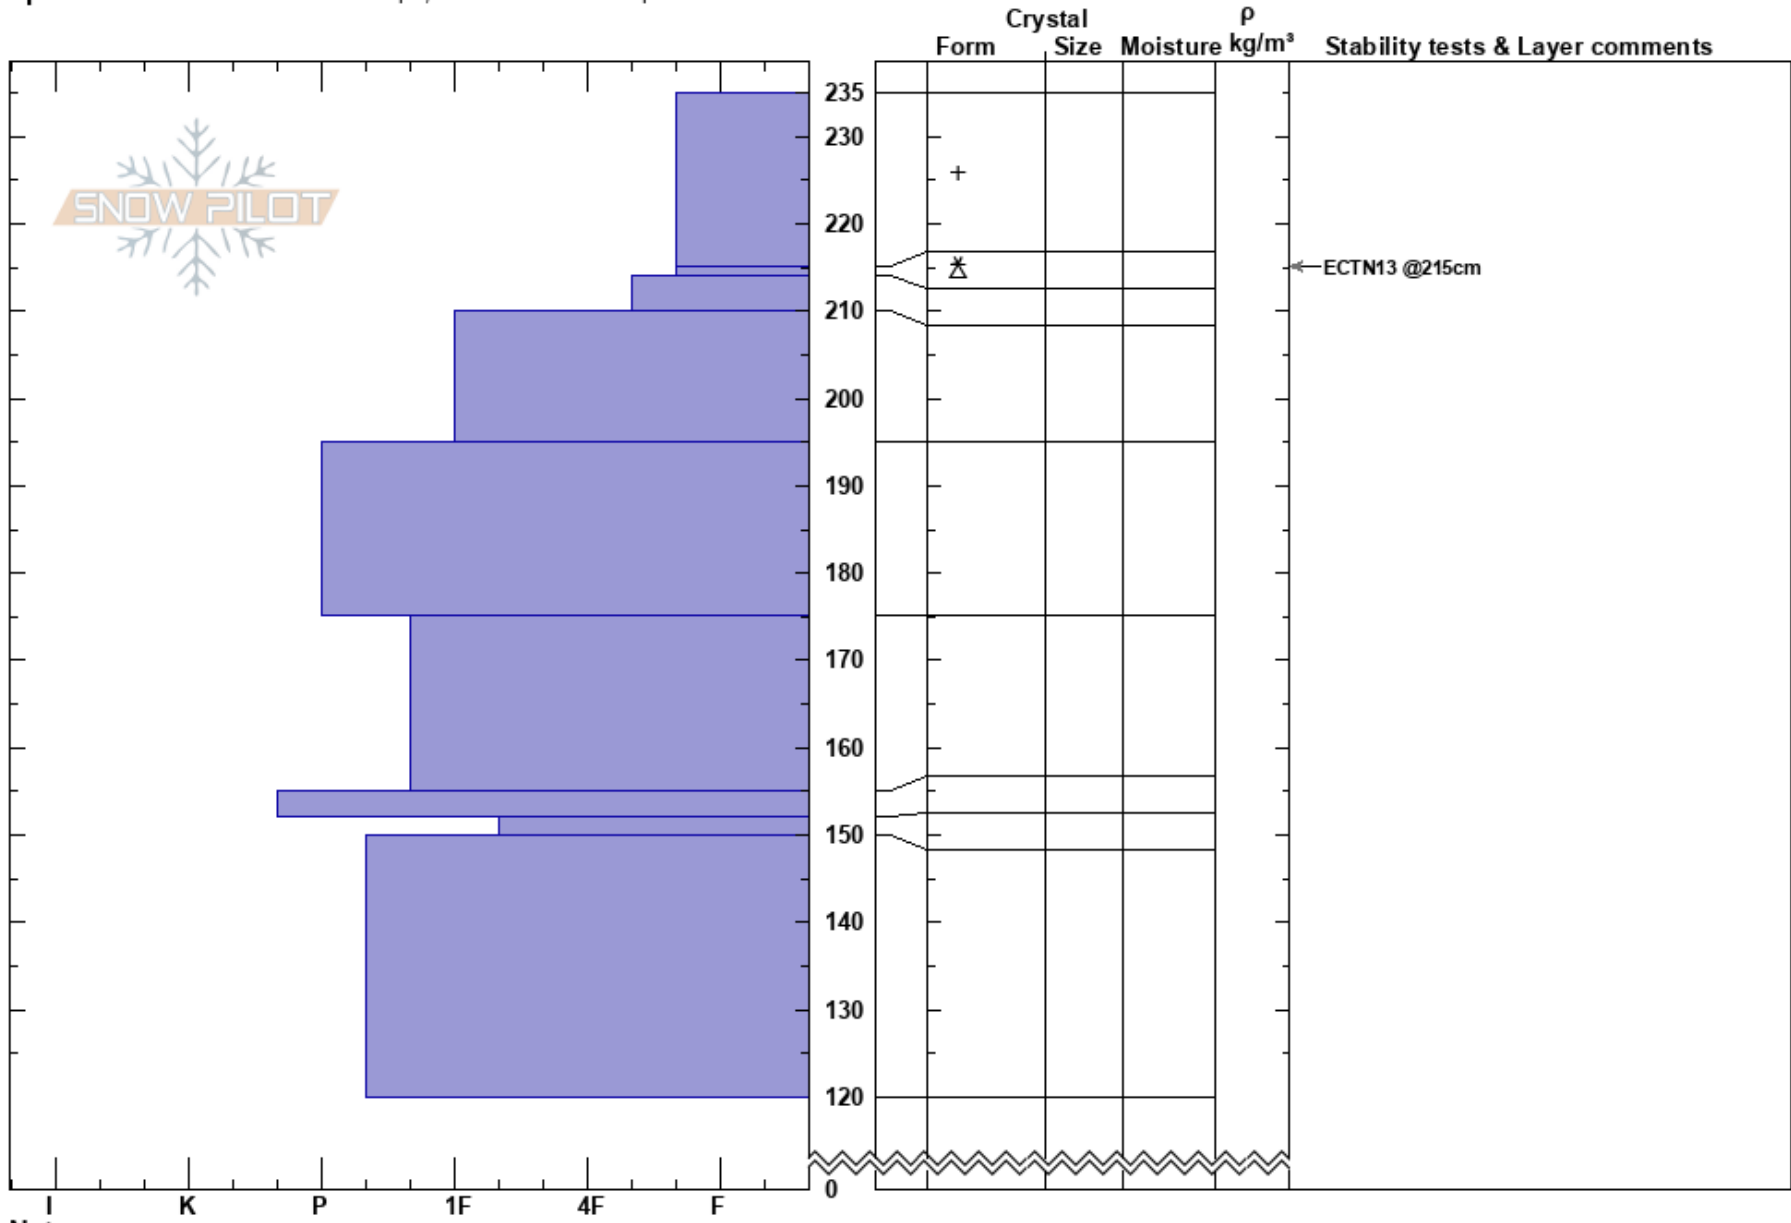

Crown Butte
 Cooke City
 MT
Elevation: 9600 ft
Aspect: 138°
Specifics: Snowmobile tracks on slope; We snowmobiled slope

Ian Hoyer
 02/18/2019 - 9:00am
Co-ord: 45.04981N, -109.96120W
Slope Angle: 15°
Wind Loading: previous

Stability: Good
Air Temperature:
Sky Cover: CLR
Precipitation: NO
Wind: Calm

HS:235
PF:30 215-214cm:Problematic layer

Notes: Surface hoar on the snow surface.