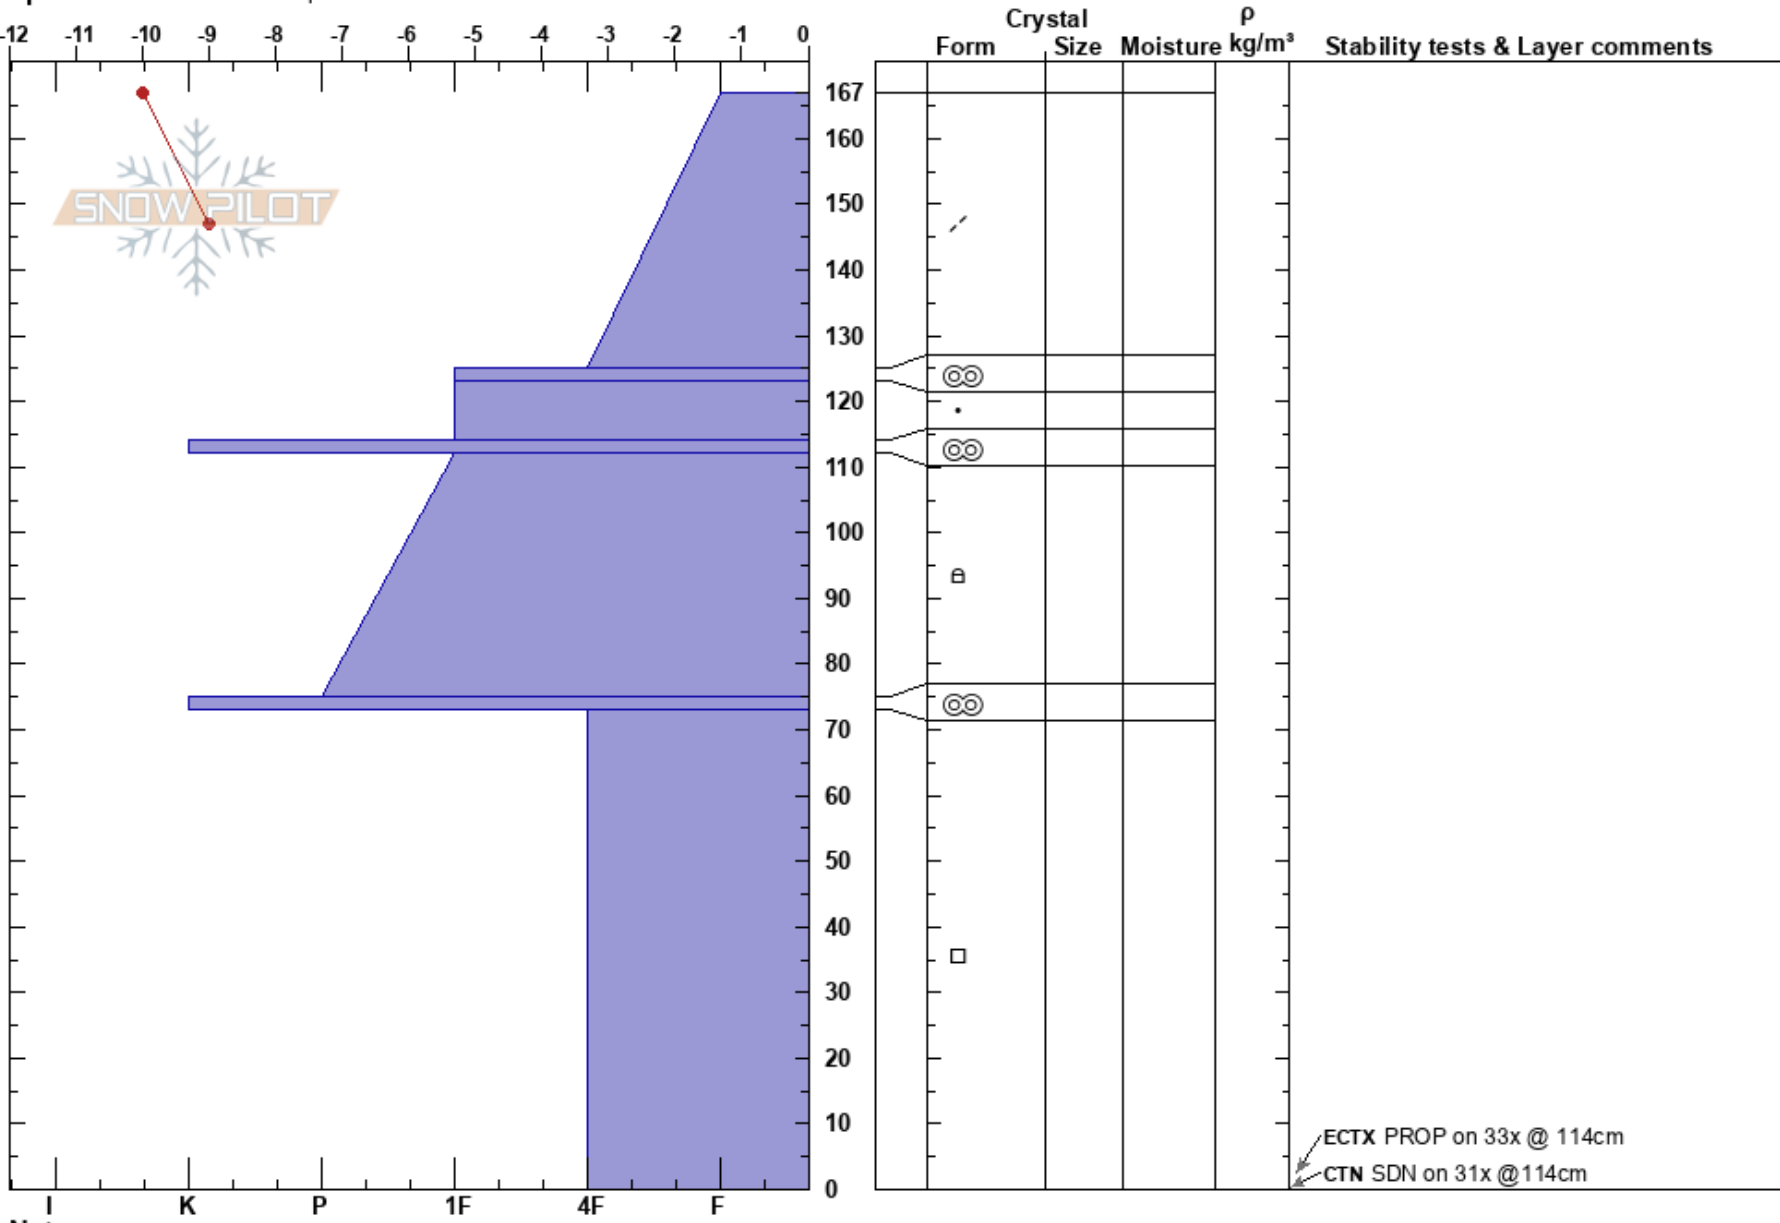

Woodland Trees Top Nick D'Hulster  
 Indian Peaks, Front Rang CO 02/17/2019 - 1:00pm  
 Elevation: 3217 m Co-ord:  
 Aspect: SE Slope Angle: 29°  
 Wind Loading: previous  
 Specifics: Ski tracks on slope

Stability: HS:167  
 Air Temperature: -10°C Layer Notes: 114-112cm:Problematic layer  
 Sky Cover: FEW  
 Precipitation: NO  
 Wind: SW Calm

Notes: