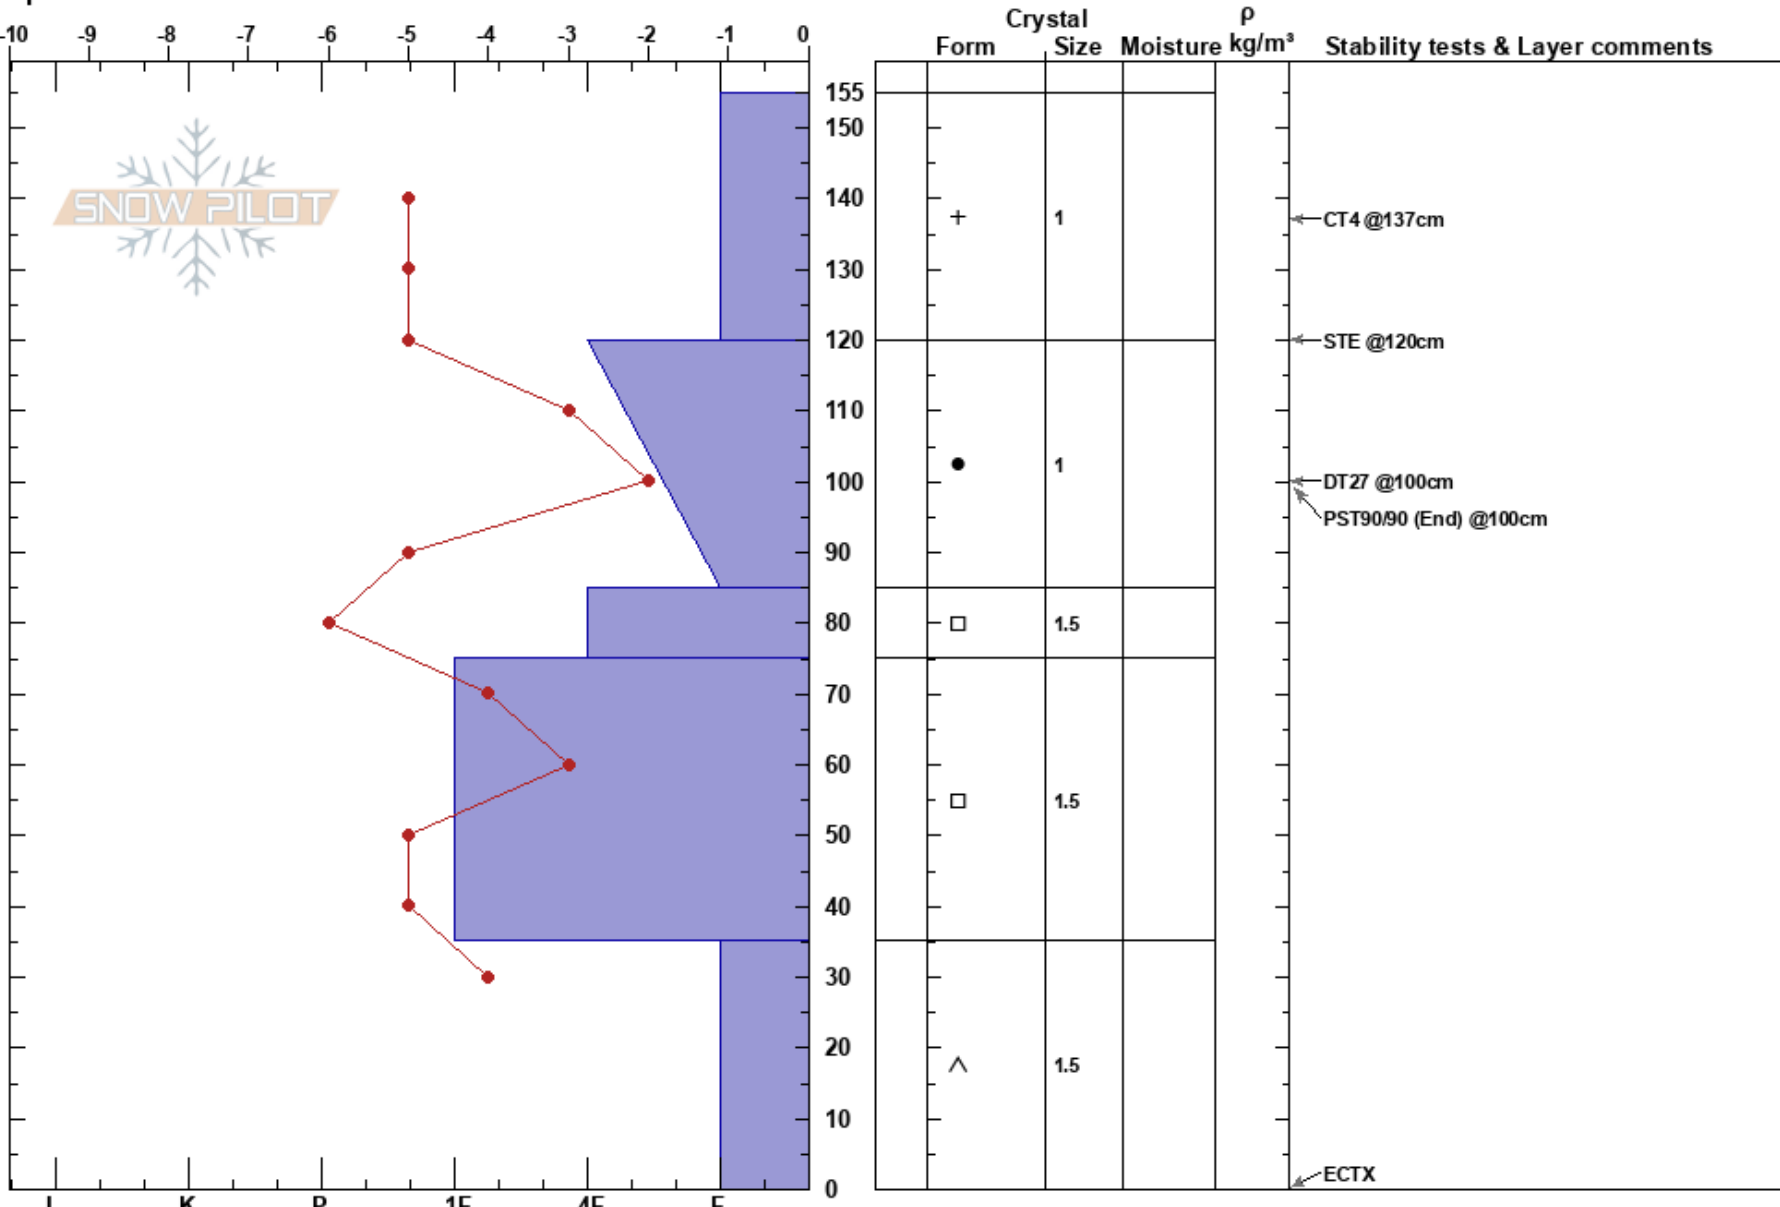

Camp Bird Road  
 San Juan Range  
 CO  
 Elevation: 9600 ft  
 Aspect: 50°  
 Specifics:

Kristen Buckland  
 02/15/2019 - 10:00am  
 Co-ord: 37.97843N, -107.71636W  
 Slope Angle: 30°  
 Wind Loading:

Stability: **HS:155** **Layer Notes:**  
 Air Temperature: 3°C **PF:40** 155-120cm:Problematic layer  
 Sky Cover: FEW  
 Precipitation: NO  
 Wind: S Light Breeze

**Notes:** Suspect error in temperature readings. Pit location is along side of road which sees traffic from skier/hikers, possibly impacting snow conditions. Recent snowfall of 12+ inches created storm snow concern on top layer. Otherwise snowpack was fairly compact slab on depth hoar.