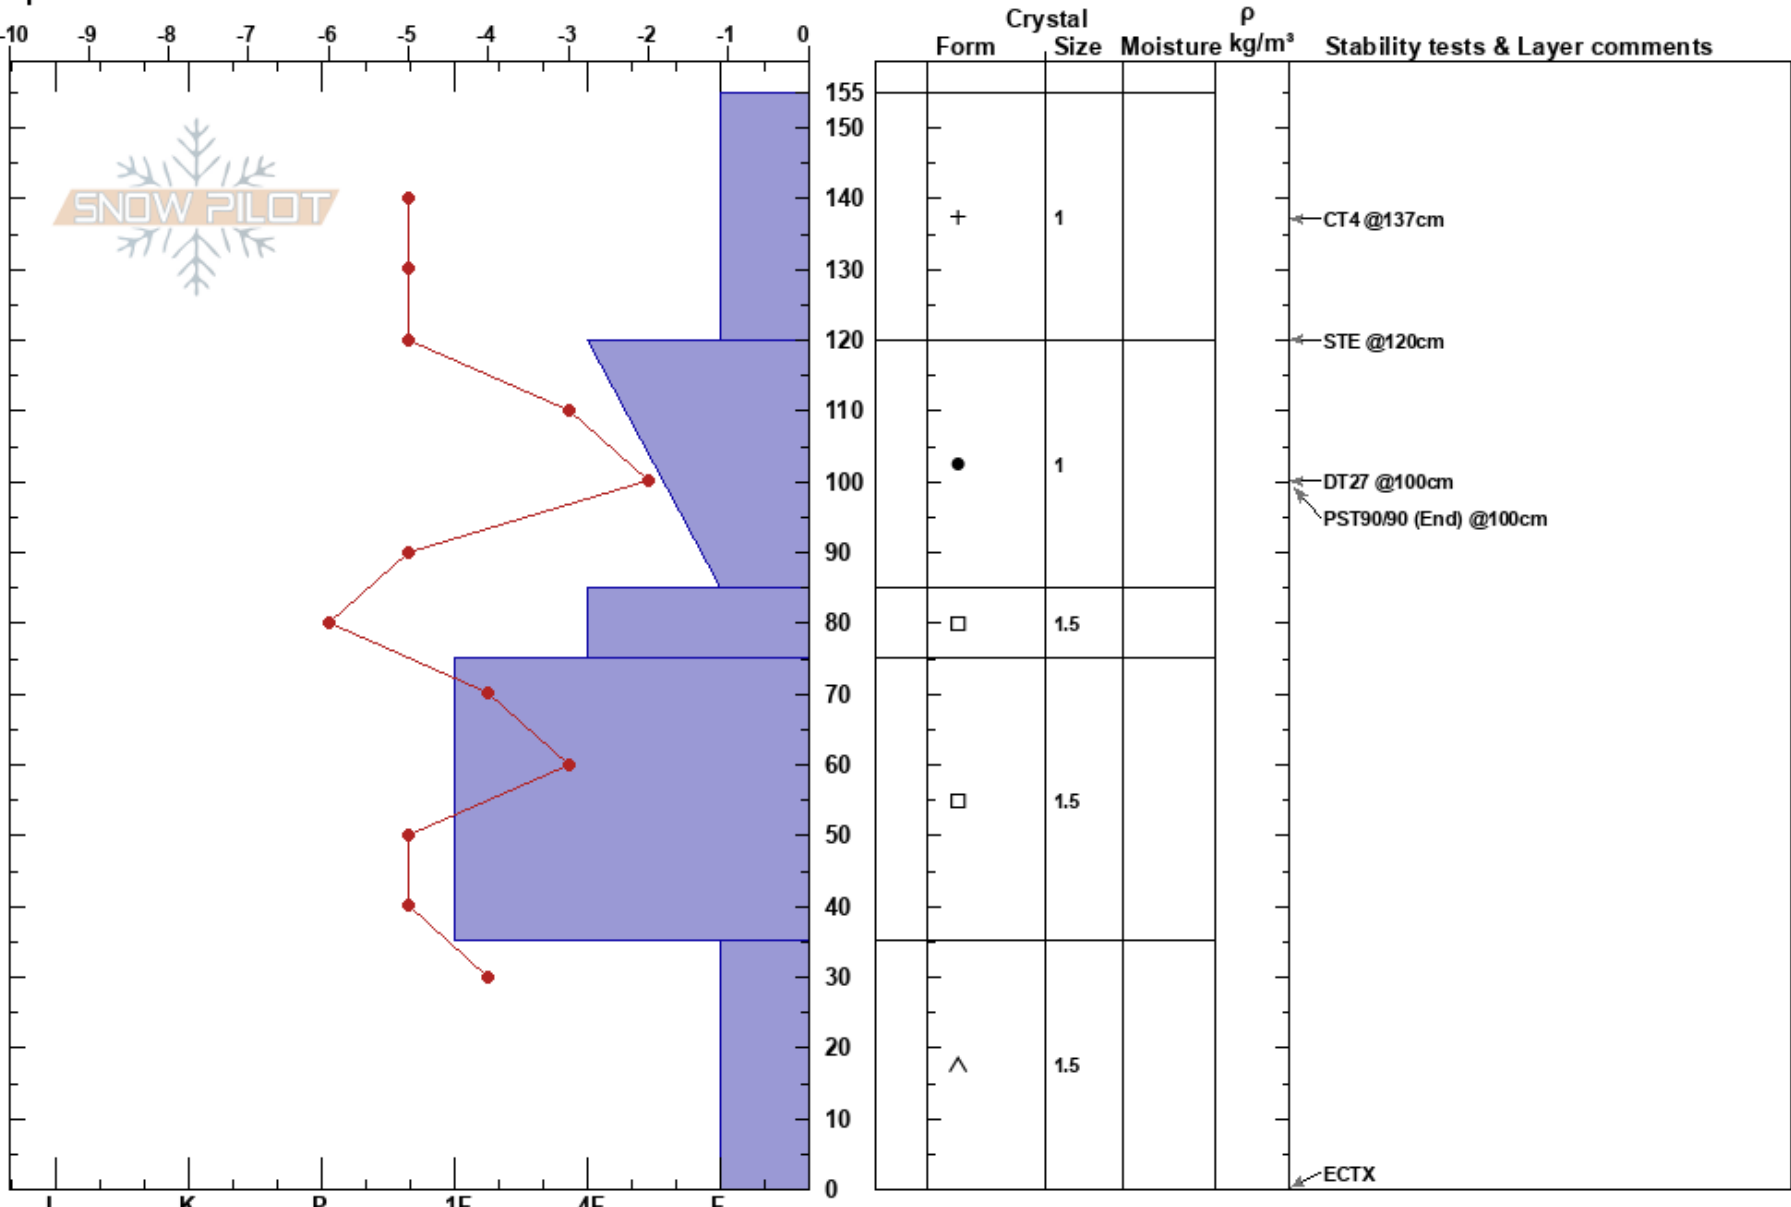

Camp Bird Road  
 San Juan Range  
 CO  
 Elevation: 9600 ft  
 Aspect: 50°  
 Specifics:

Kristen Buckland  
 02/15/2019 - 10:00am  
 Co-ord: 37.97843N, -107.71636W  
 Slope Angle: 30°  
 Wind Loading:

Stability: **HS:155** **Layer Notes:**  
 Air Temperature: 3°C **PF:40** 155-120cm:Problematic layer  
 Sky Cover: FEW  
 Precipitation: NO  
 Wind: S Light Breeze

**Notes:** Suspect error in temperature readings. Pit location is along side of road which sees traffic from skier/hikers, possibly impacting snow conditions. Recent snowfall of 12+ inches created storm snow concern on top layer. Otherwise snowpack was fairly compact slab on depth hoar.