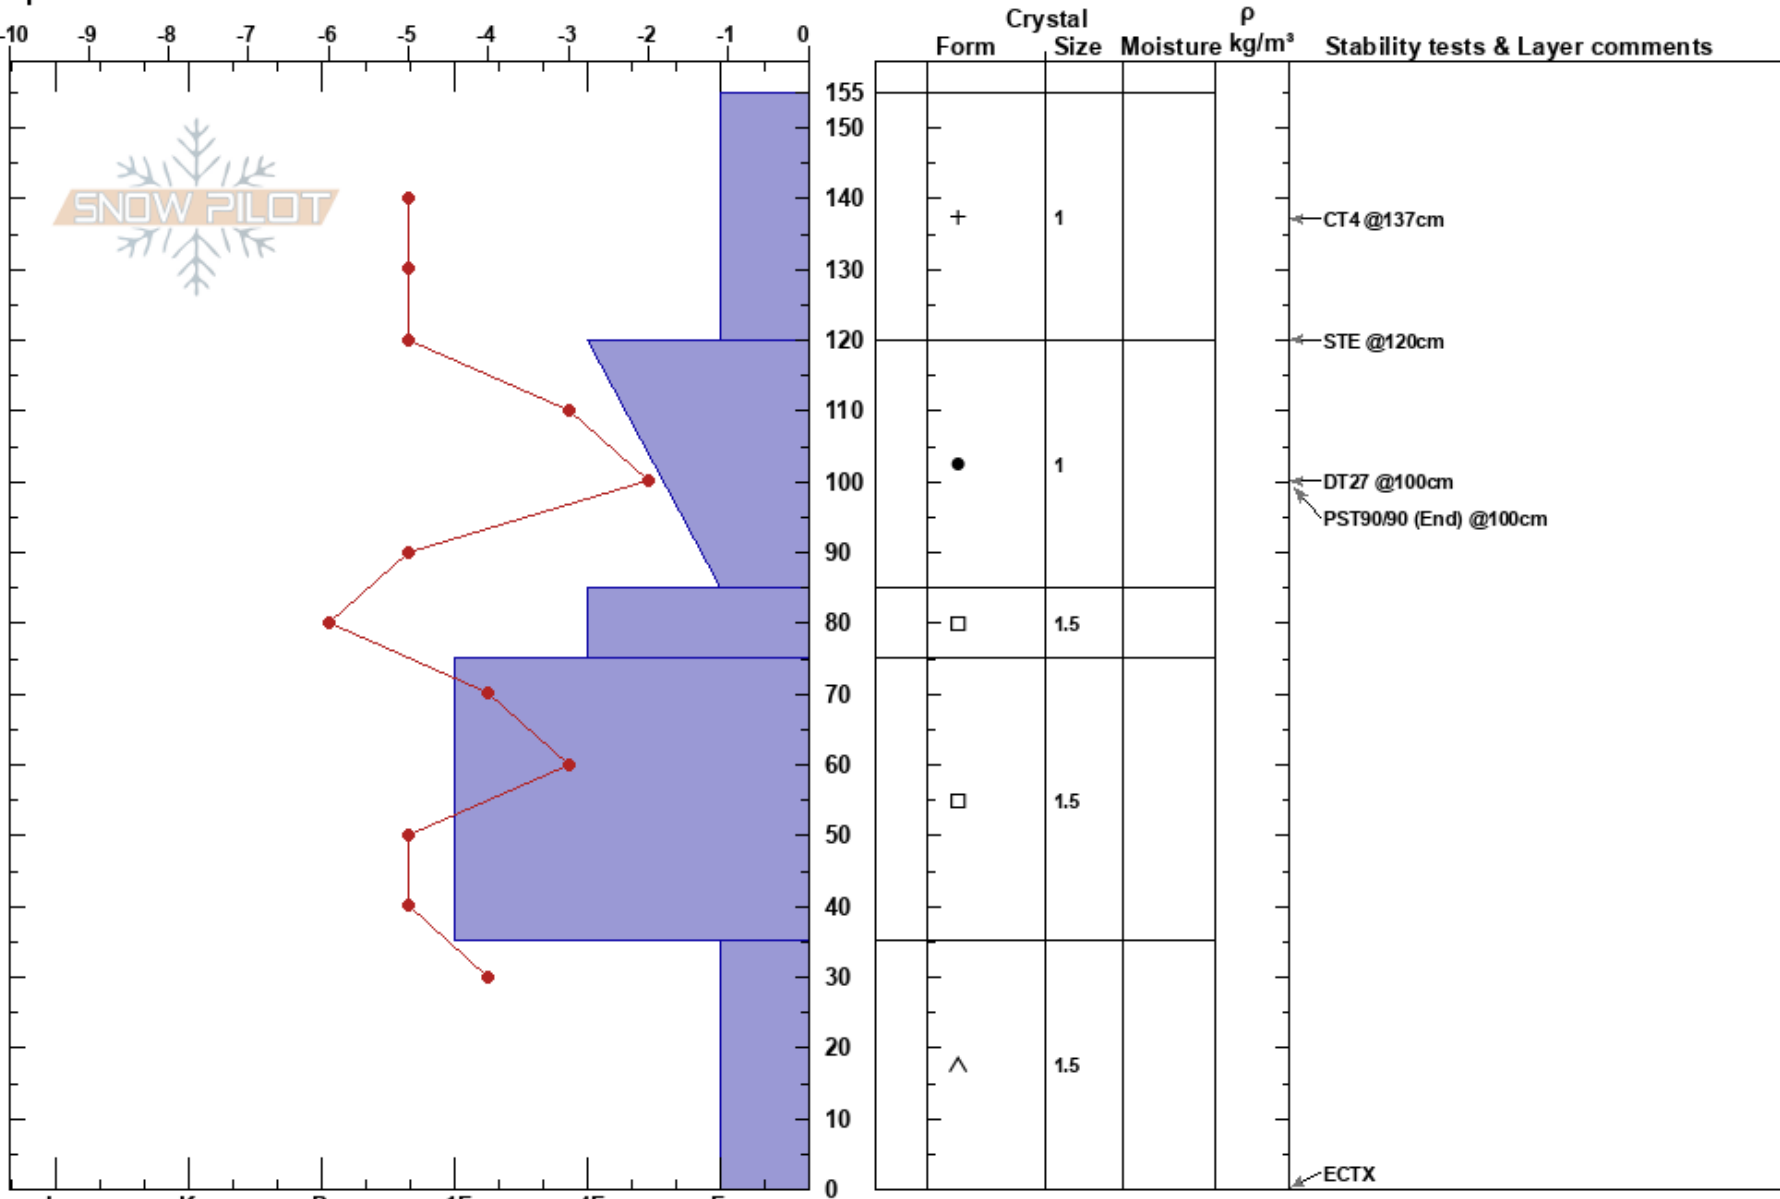

Camp Bird Road  
 San Juan Range  
 CO  
 Elevation: 9600 ft  
 Aspect: 50°  
 Specifics:

Kristen Buckland  
 02/15/2019 - 10:00am  
 Co-ord: 37.97843N, -107.71636W  
 Slope Angle: 30°  
 Wind Loading:

Stability: **HS:155** **Layer Notes:**  
 Air Temperature: 3°C **PF:40** 155-120cm:Problematic layer  
 Sky Cover: FEW  
 Precipitation: NO  
 Wind: S Light Breeze

**Notes:** Suspect error in temperature readings. Pit location is along side of road which sees traffic from skier/hikers, possibly impacting snow conditions. Recent snowfall of 12+ inches created storm snow concern on top layer. Otherwise snowpack was fairly compact slab on depth hoar.