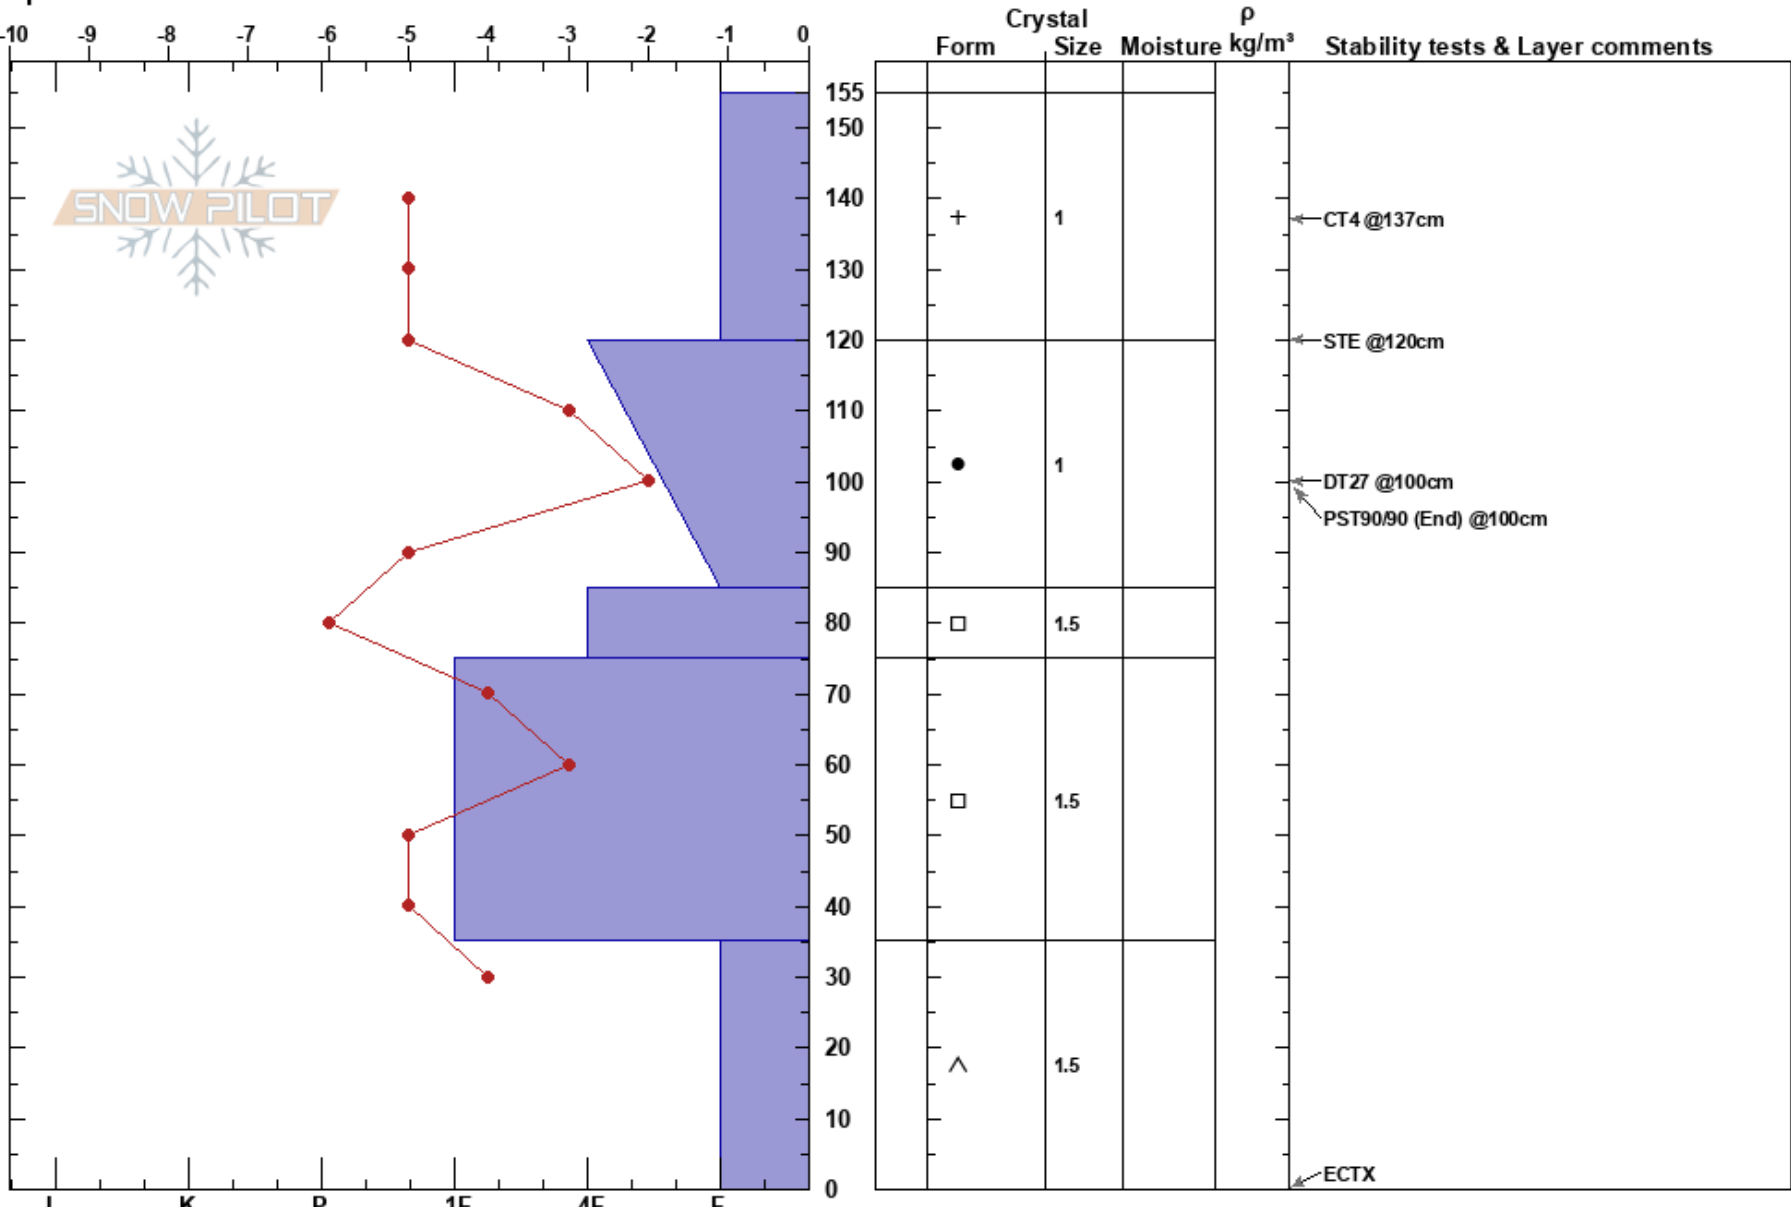

Camp Bird Road  
 San Juan Range  
 CO  
 Elevation: 9600 ft  
 Aspect: 50°  
 Specifics:

Kristen Buckland  
 02/15/2019 - 10:00am  
 Co-ord: 37.97843N, -107.71636W  
 Slope Angle: 30°  
 Wind Loading:

Stability: **HS:155** **Layer Notes:**  
**Air Temperature:** 3°C **PF:40** 155-120cm:Problematic layer  
**Sky Cover:** FEW  
**Precipitation:** NO  
**Wind:** S Light Breeze

**Notes:** Suspect error in temperature readings. Pit location is along side of road which sees traffic from skier/hikers, possibly impacting snow conditions. Recent snowfall of 12+ inches created storm snow concern on top layer. Otherwise snowpack was fairly compact slab on depth hoar.